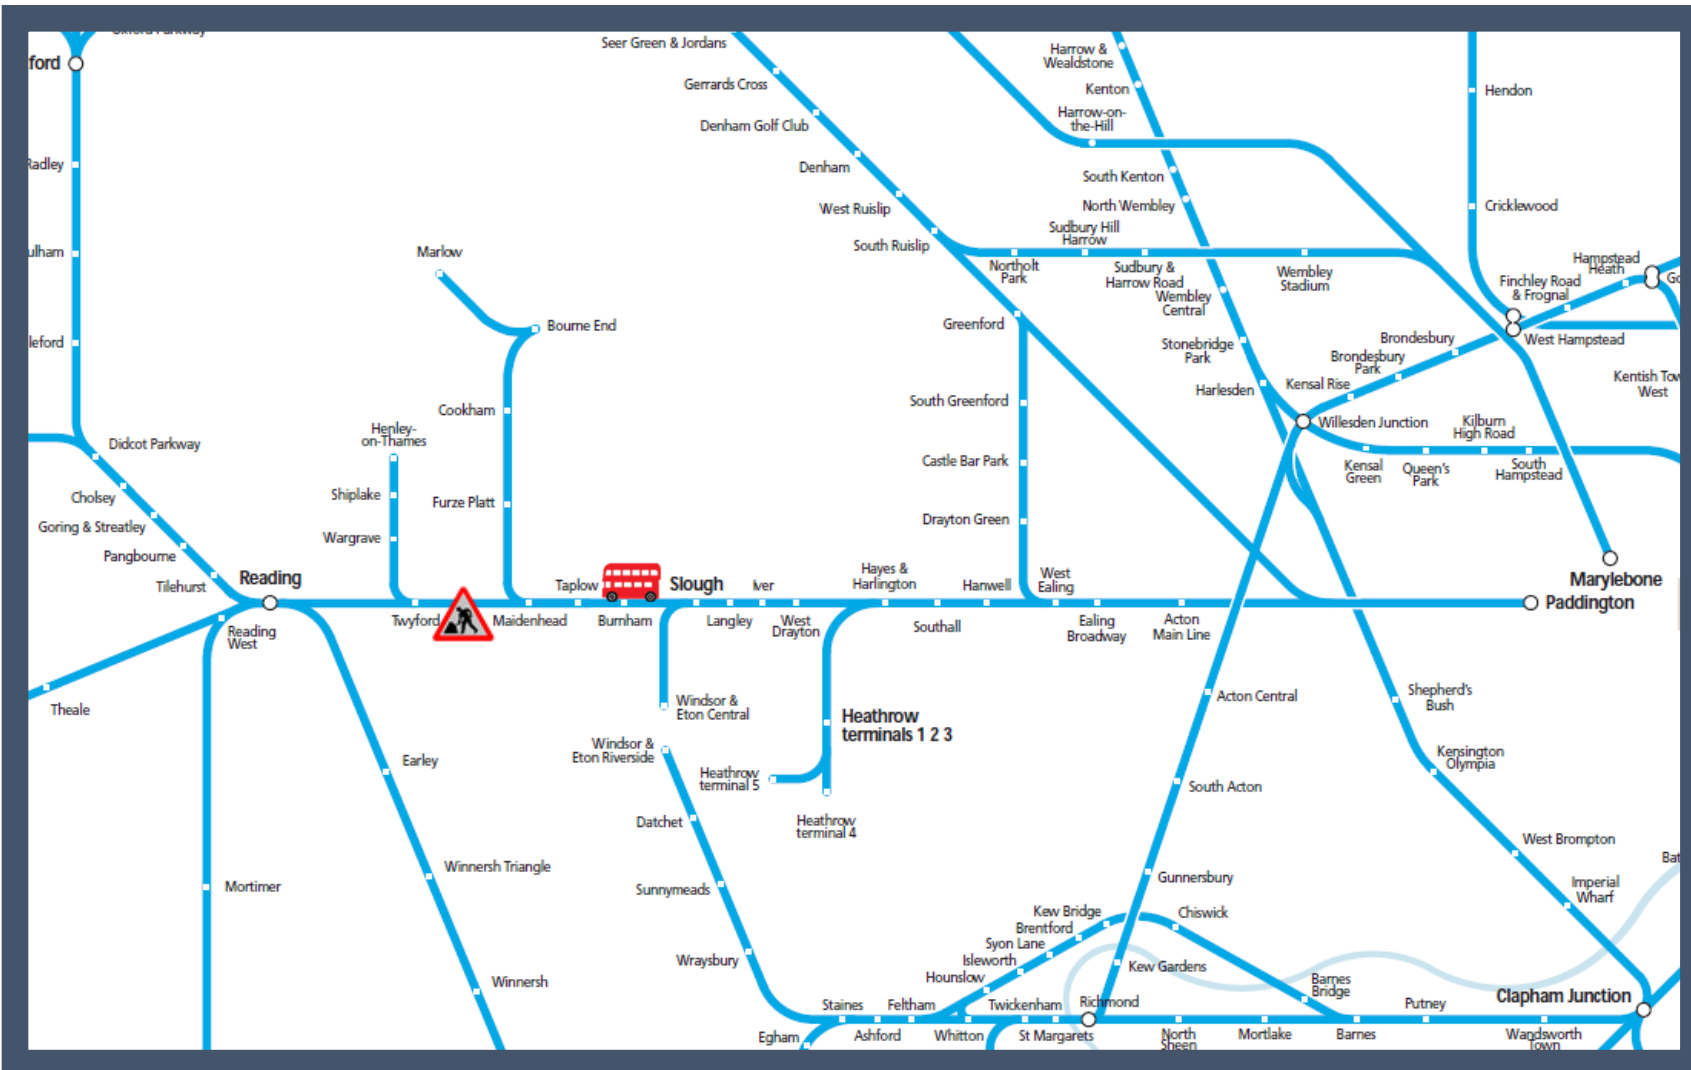

# Buses replace trains at Burnham and Taplow from 23:00

TOC affected: Great Western Railway

Key:

- Engineering Works
- Bus Replacement Services