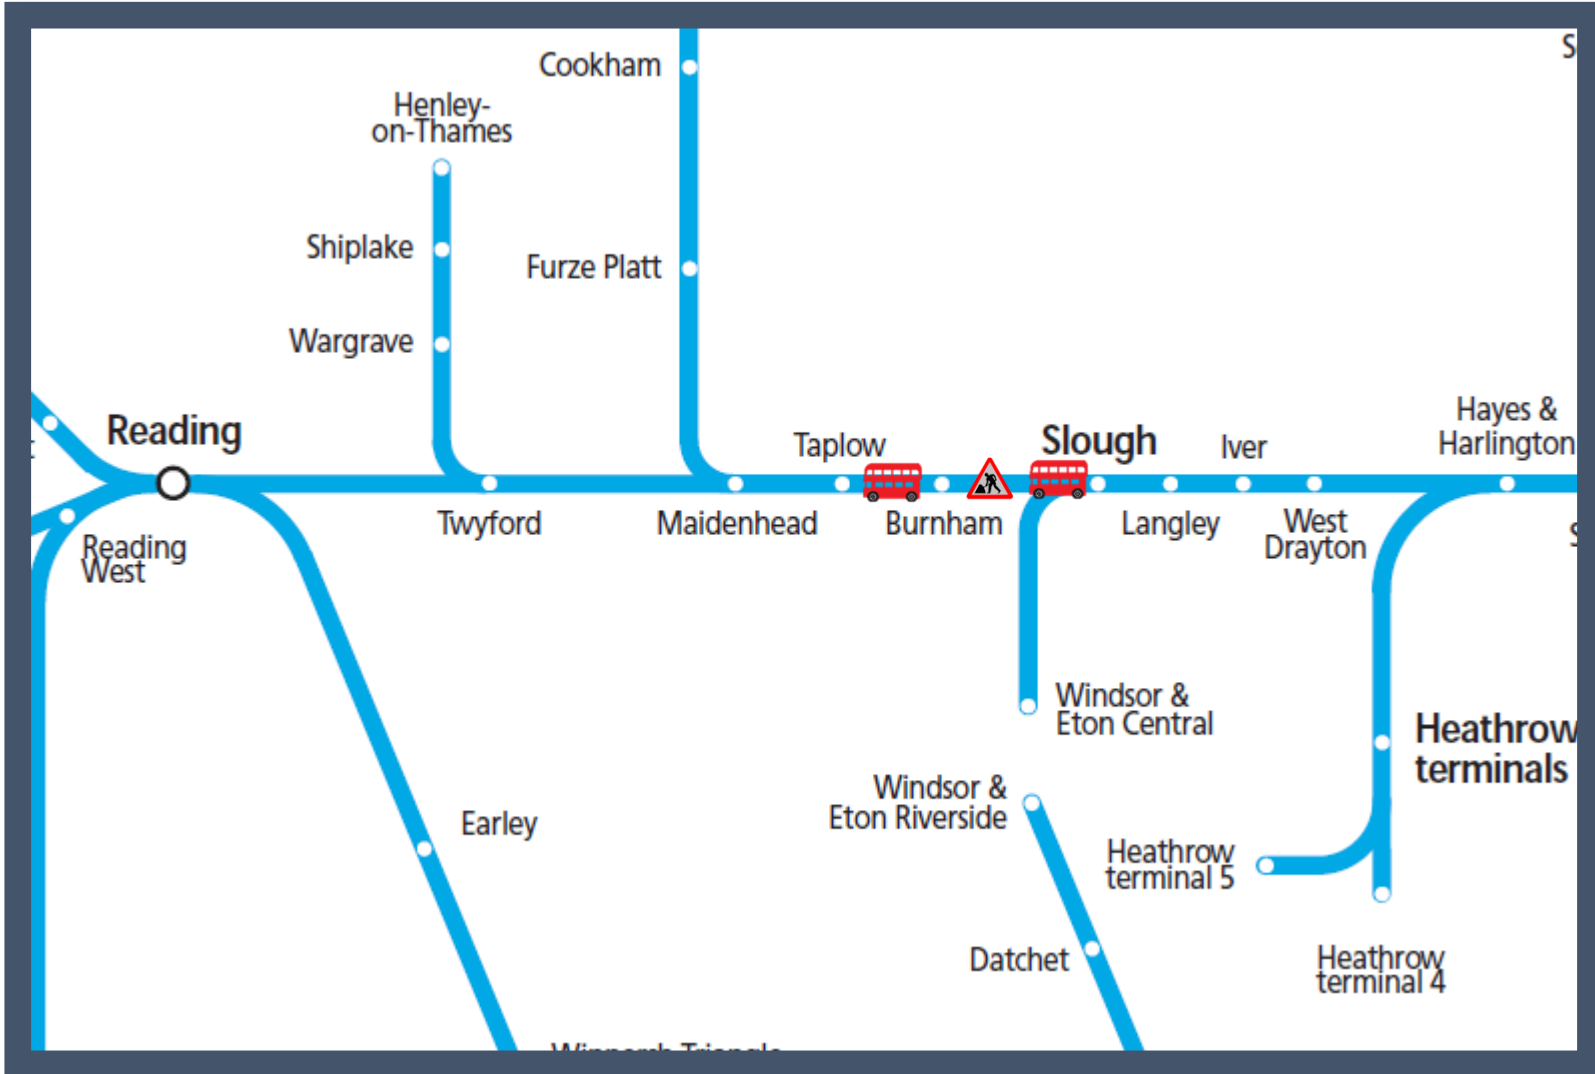

**Buses replace evening trains to / from Burnham and Taplow**  
 TOC affected: Great Western Railway

Key:	
	Engineering Works
	Bus Replacement Services