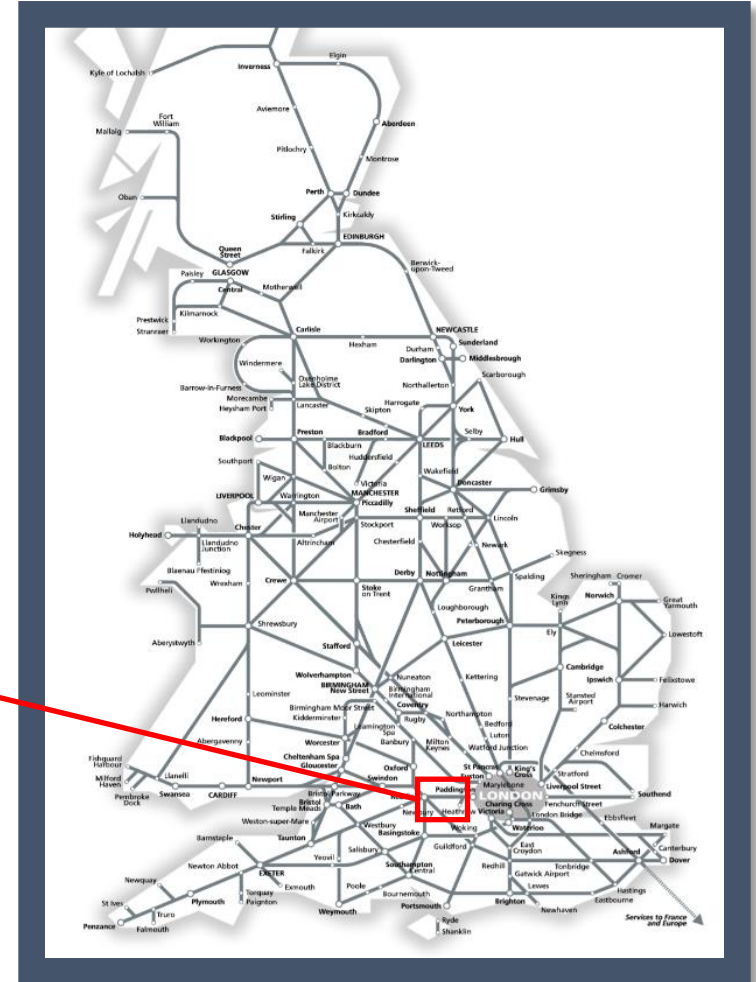

**Buses replace evening trains to / from Burnham and Taplow**  
 TOC affected: Great Western Railway

Key:	
	Engineering Works
	Bus Replacement Services