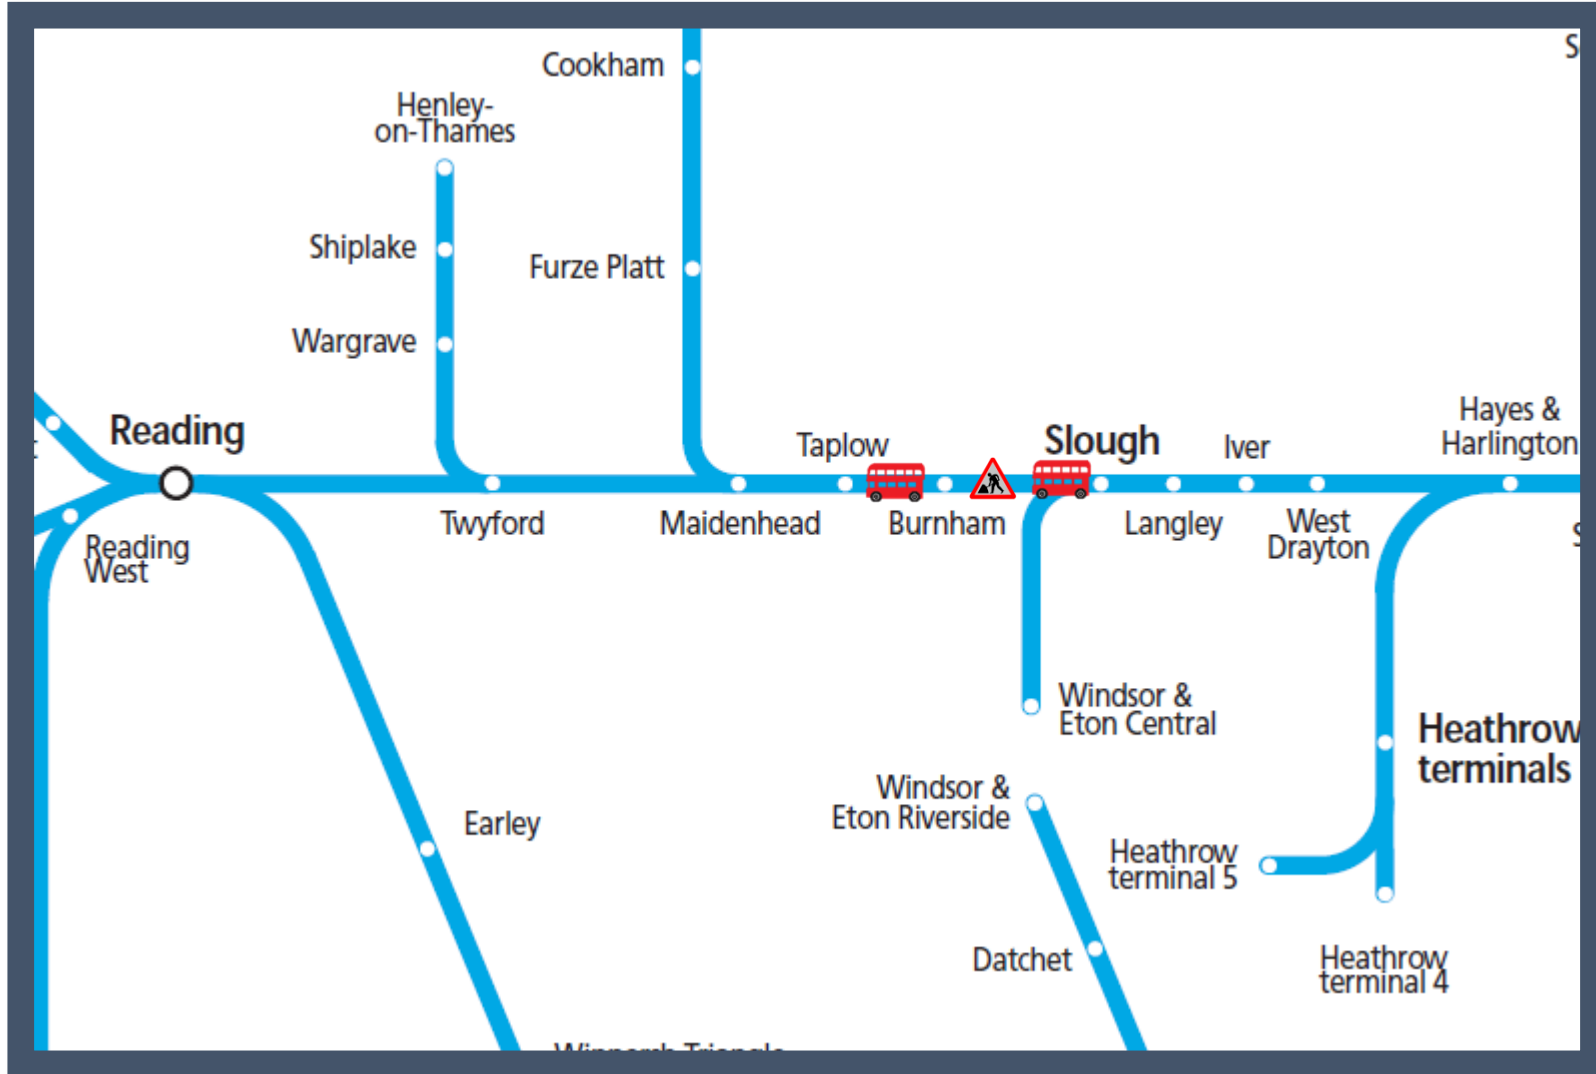

# Buses replace trains to / from Burnham and Taplow

TOC affected: Great Western Railway

Key:	
	Engineering Works
	Bus Replacement Services