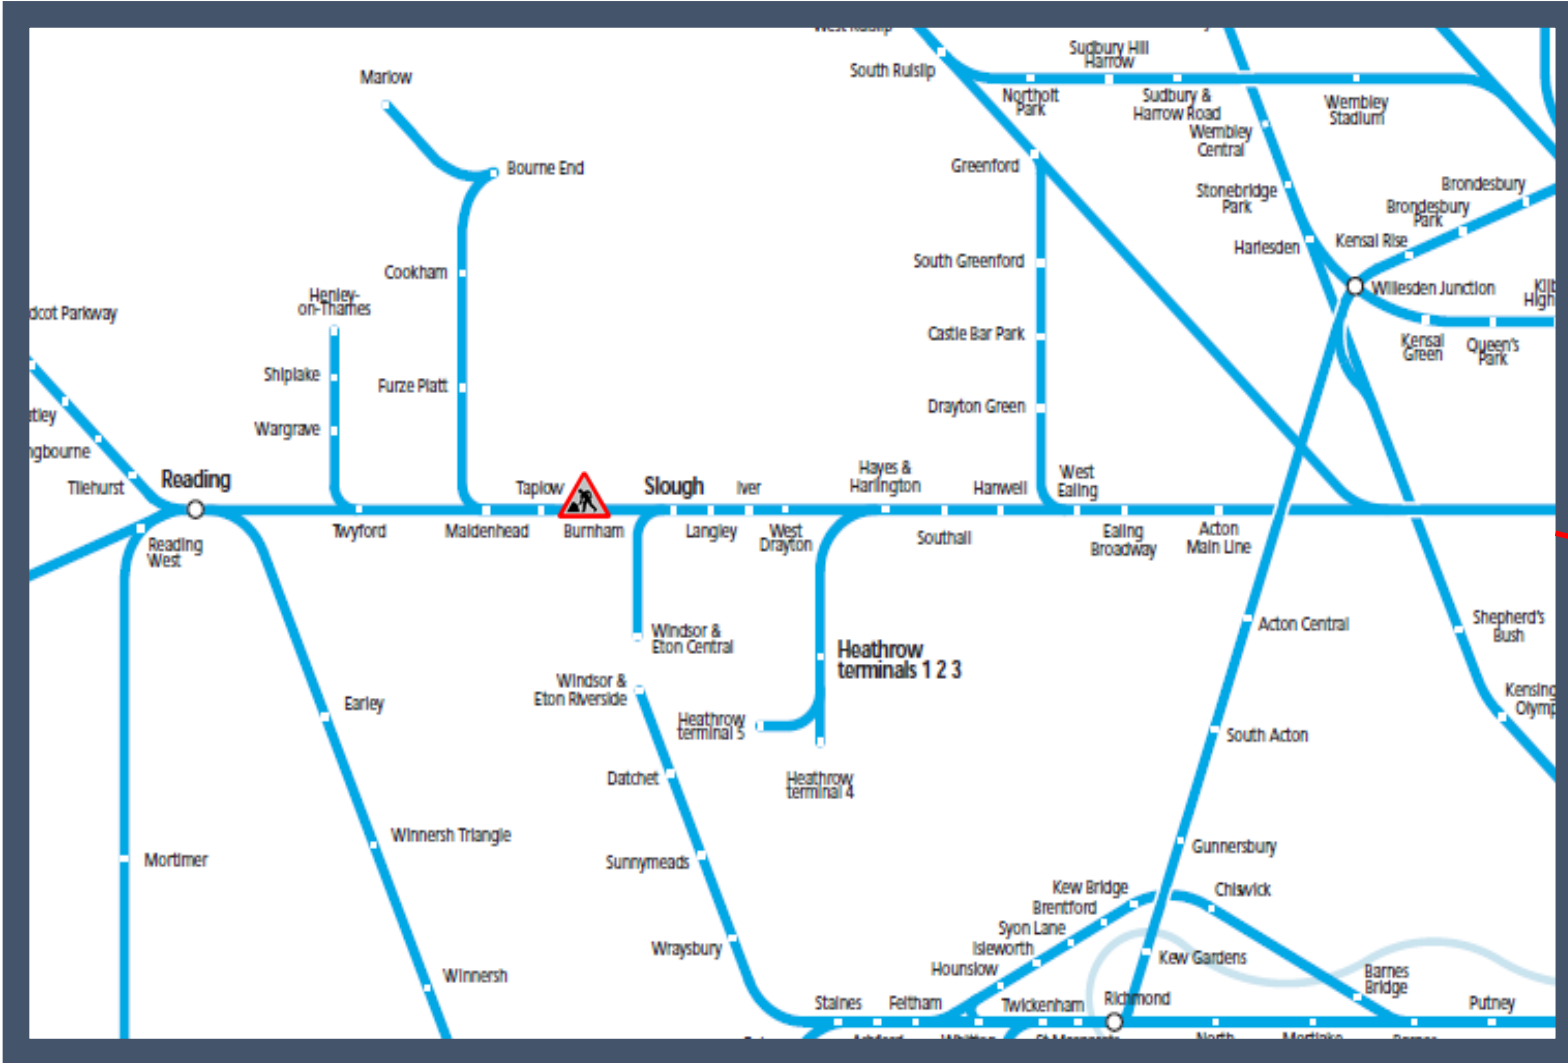

Reduced service at Burnham

TOC affected: Great Western Railway

Key:

Engineering Works