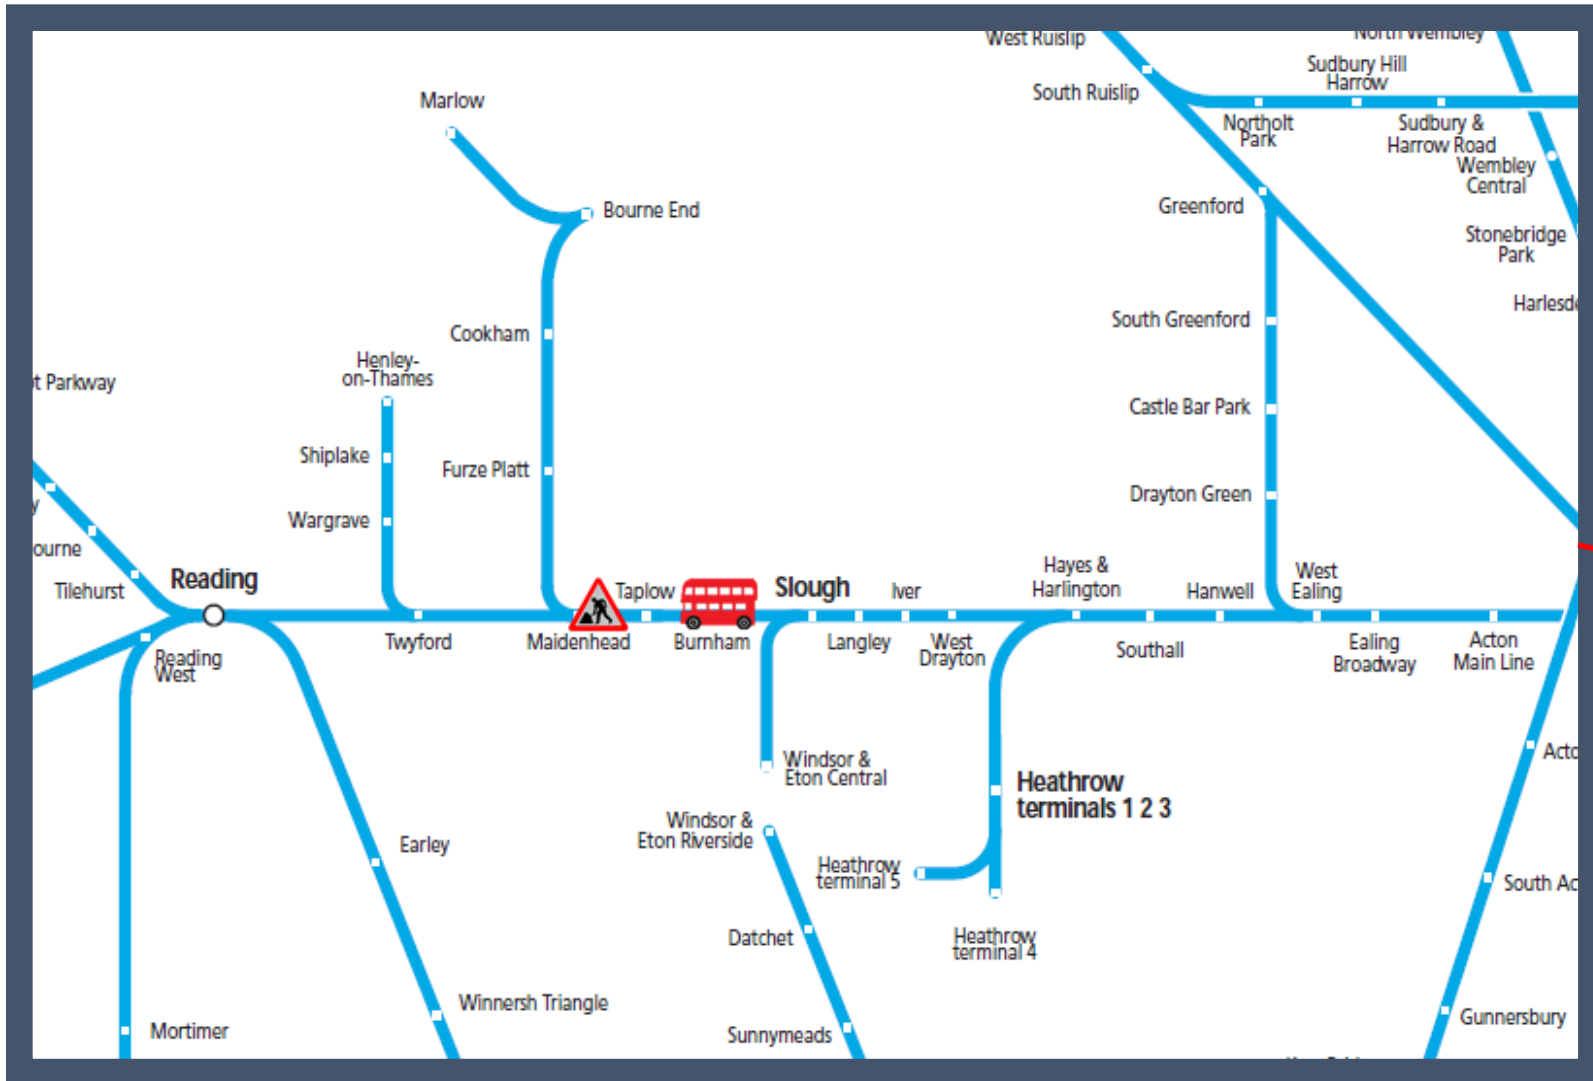

Engineering work is taking place on 2 out of 4 lines between Maidenhead and Twyford
 TOC affected: Great Western Railway

Key:

Engineering Works

Bus Replacement Services