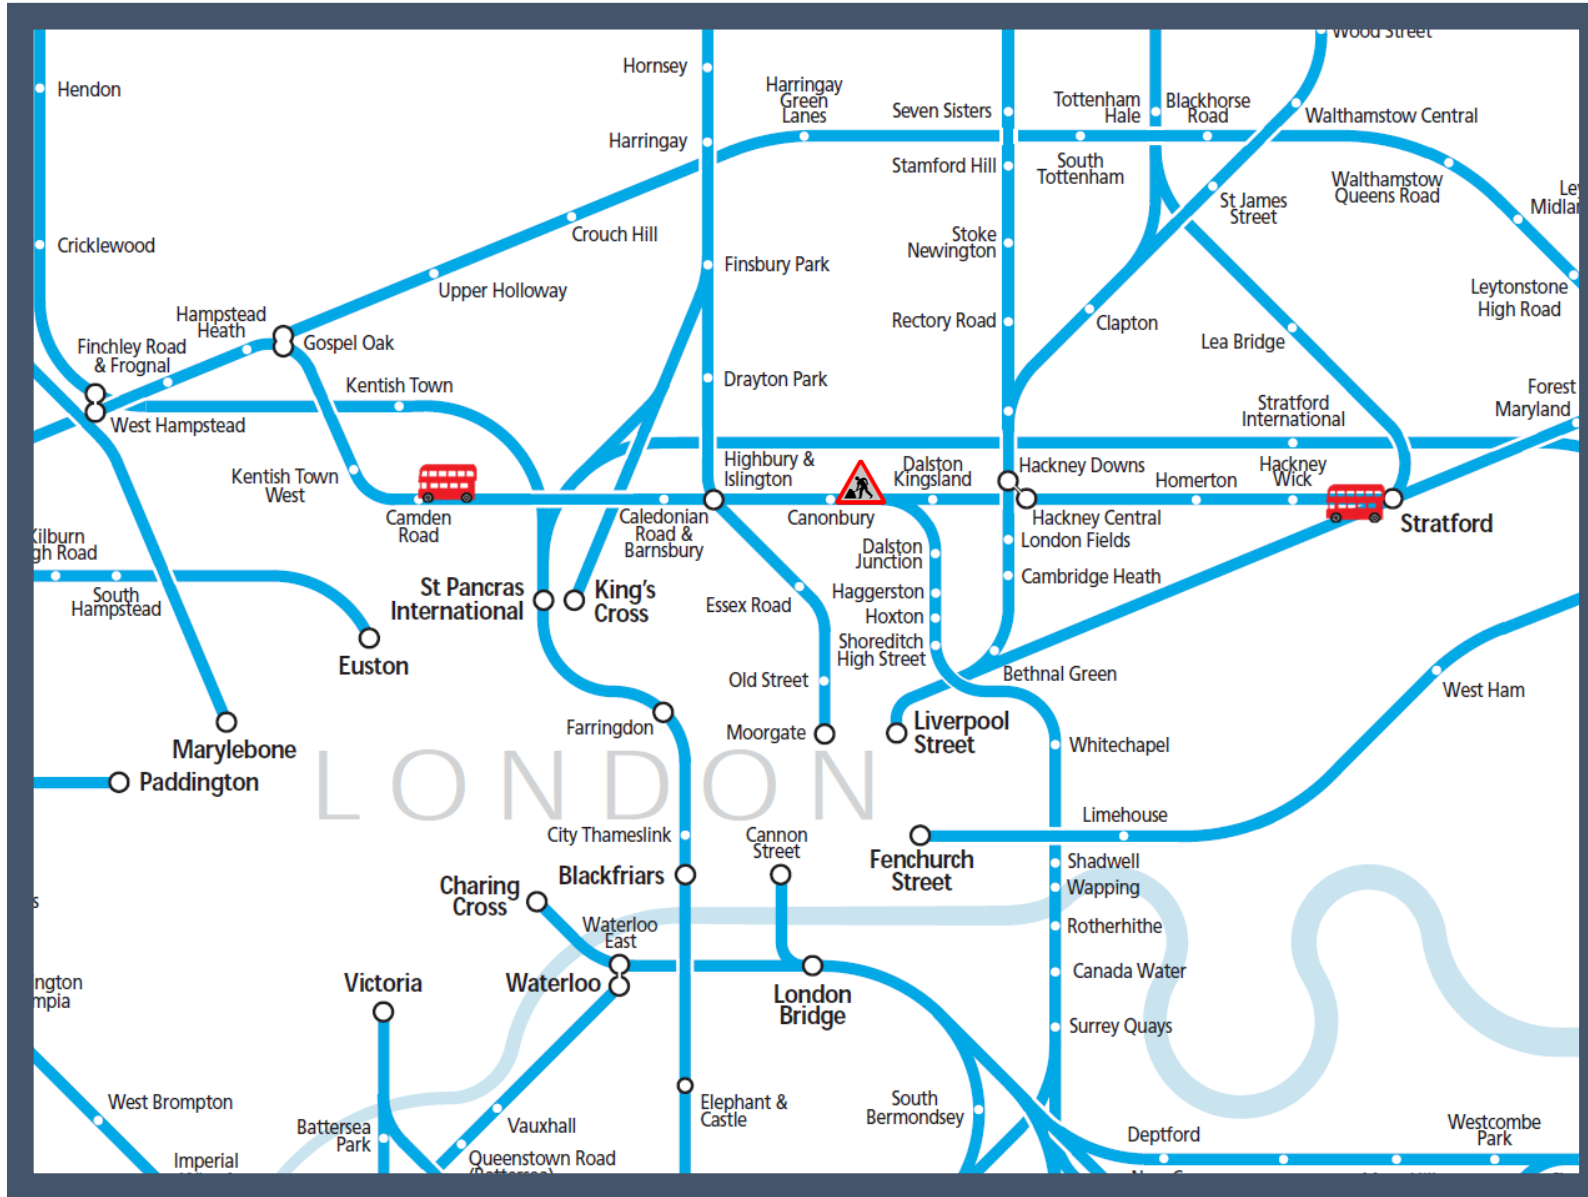

# Buses replace trains between Camden Road and Stratford after 22:30

TOC affected: London Overground

**Key:**

	Engineering Works
	Bus Replacement Services