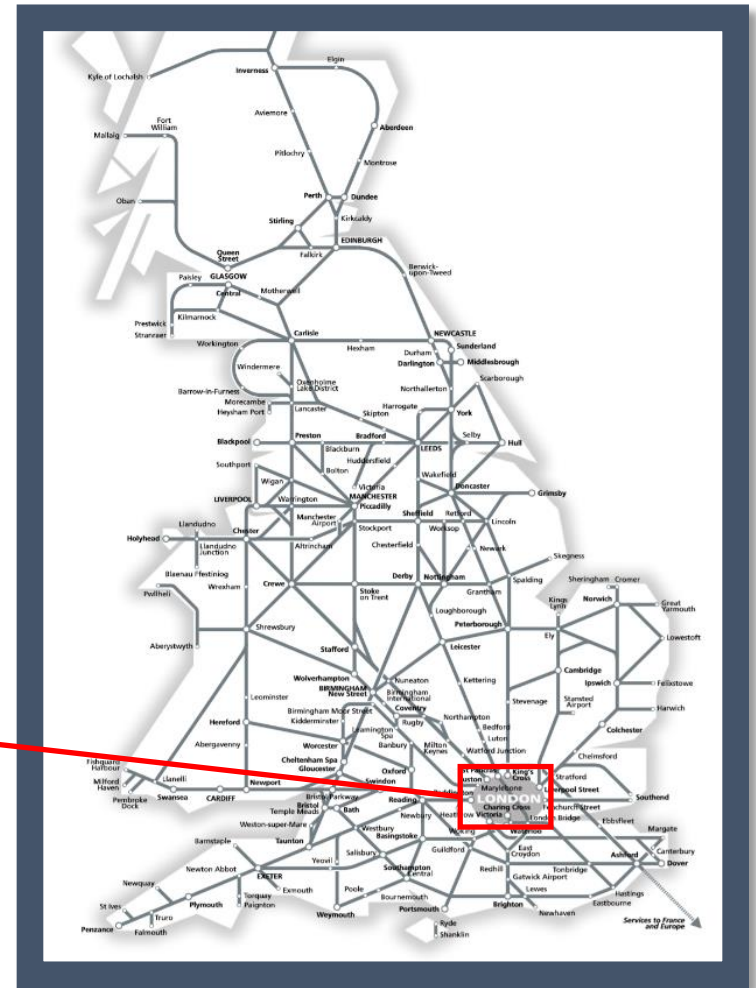

# Buses replace trains between Camden Road and Stratford after 22:30

TOC affected: London Overground

**Key:**

	Engineering Works
	Bus Replacement Services