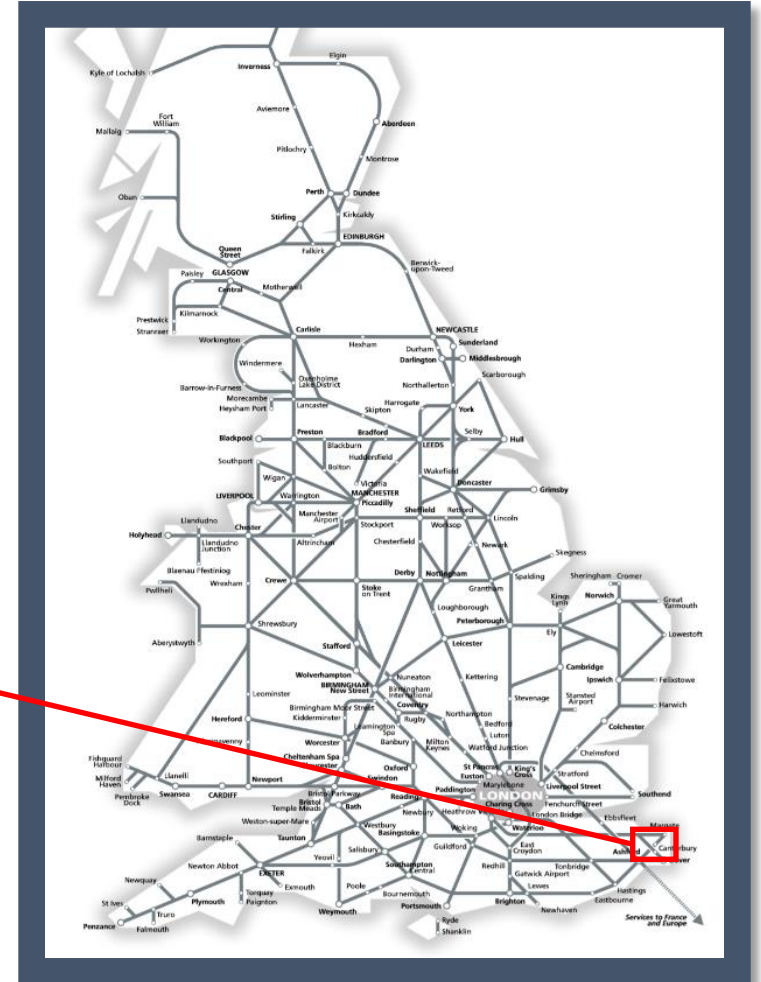

# Engineering work is taking place between Faversham and Dover Priory3 TOC affected: Southeastern

Key:

Engineering Works

Bus Replacement Services