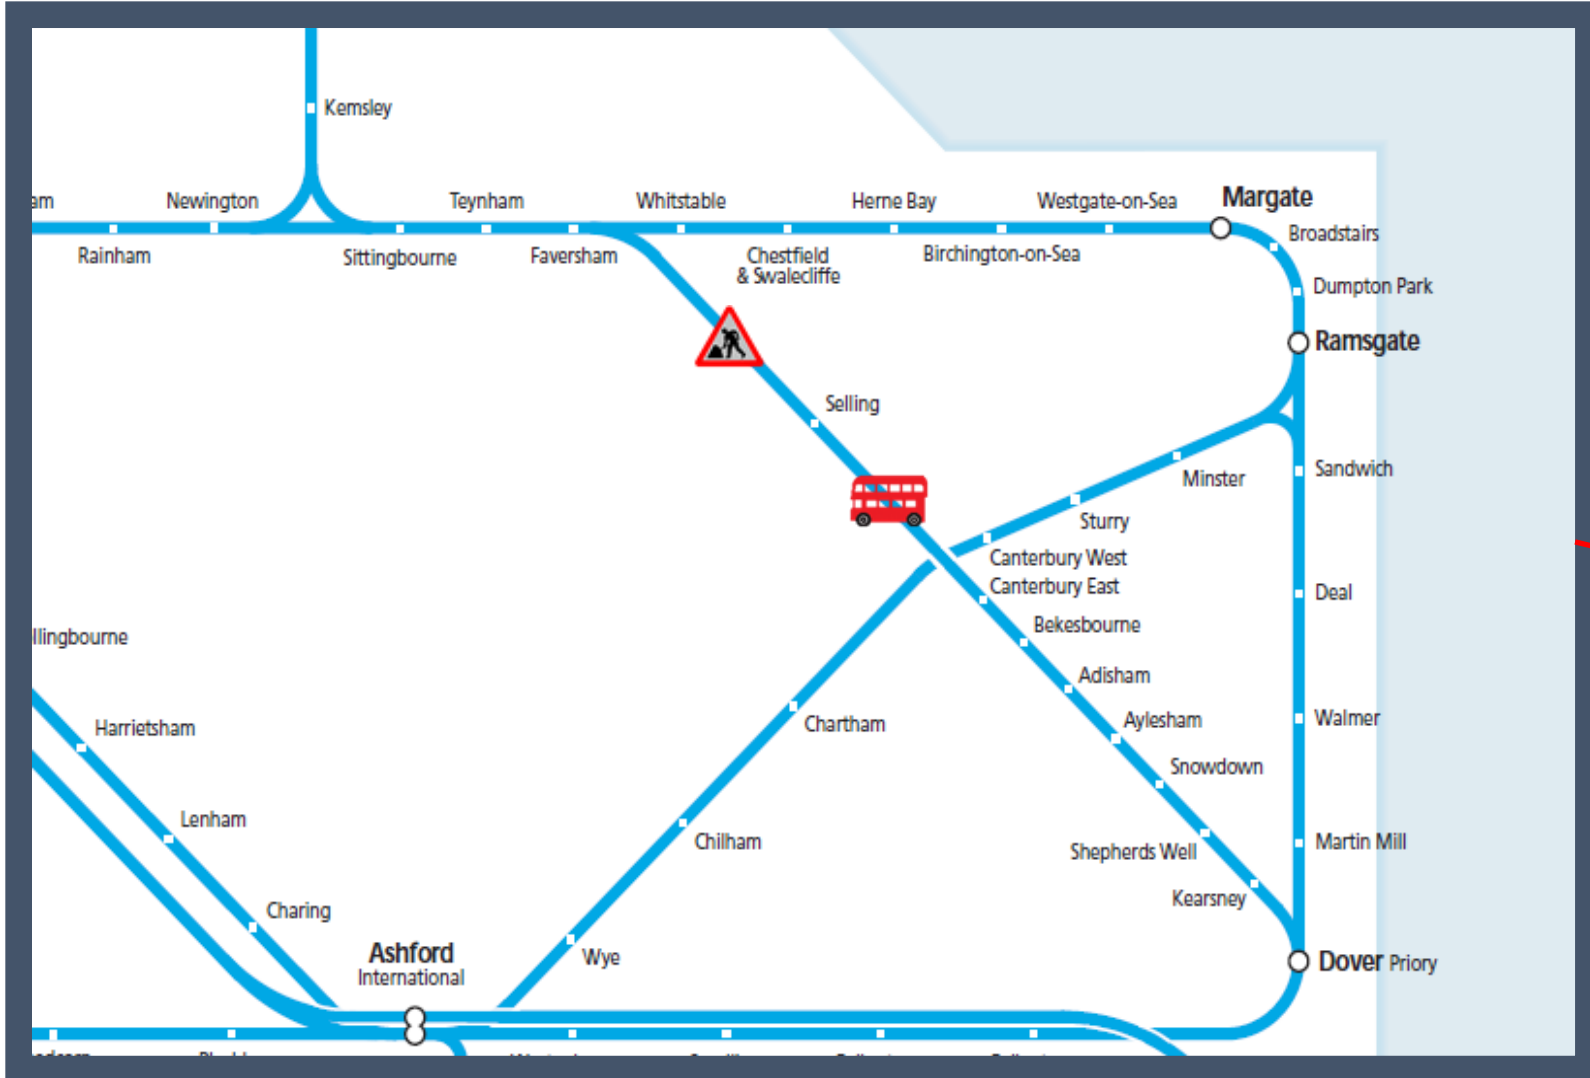

# Engineering work is taking place between Faversham and Dover Priory3 TOC affected: Southeastern

Key:

Engineering Works

Bus Replacement Services