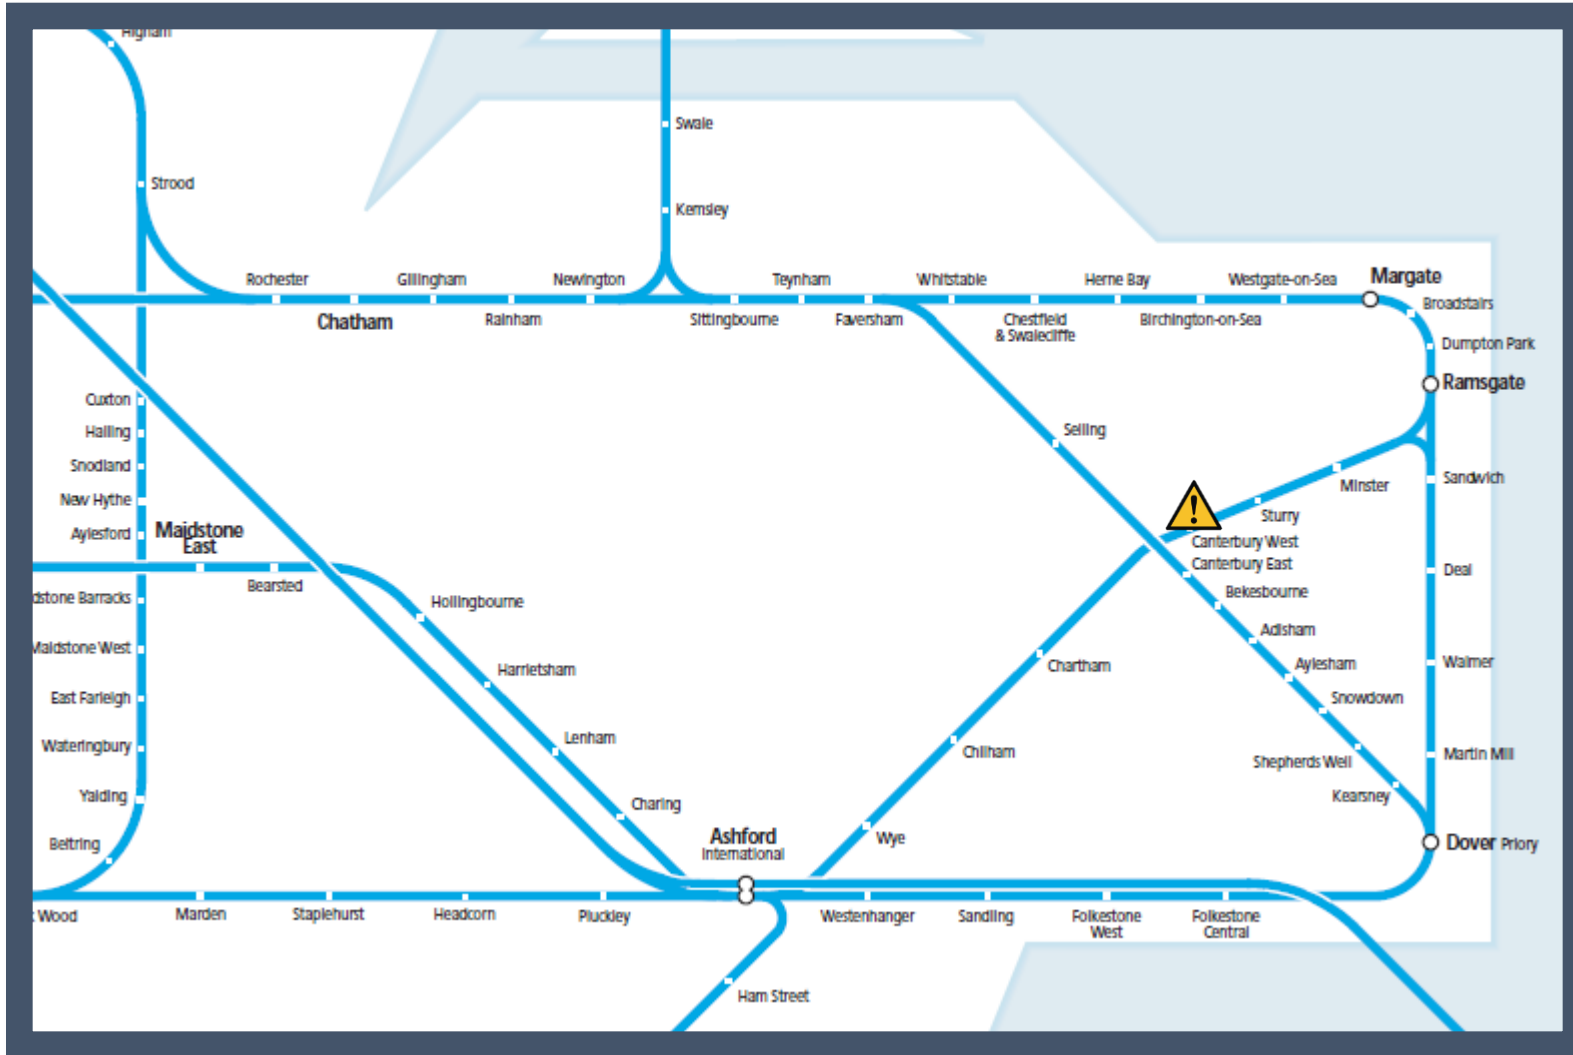

# A fault with the signalling system at Canterbury West TOC affected: Southeastern

Key:

Disruption