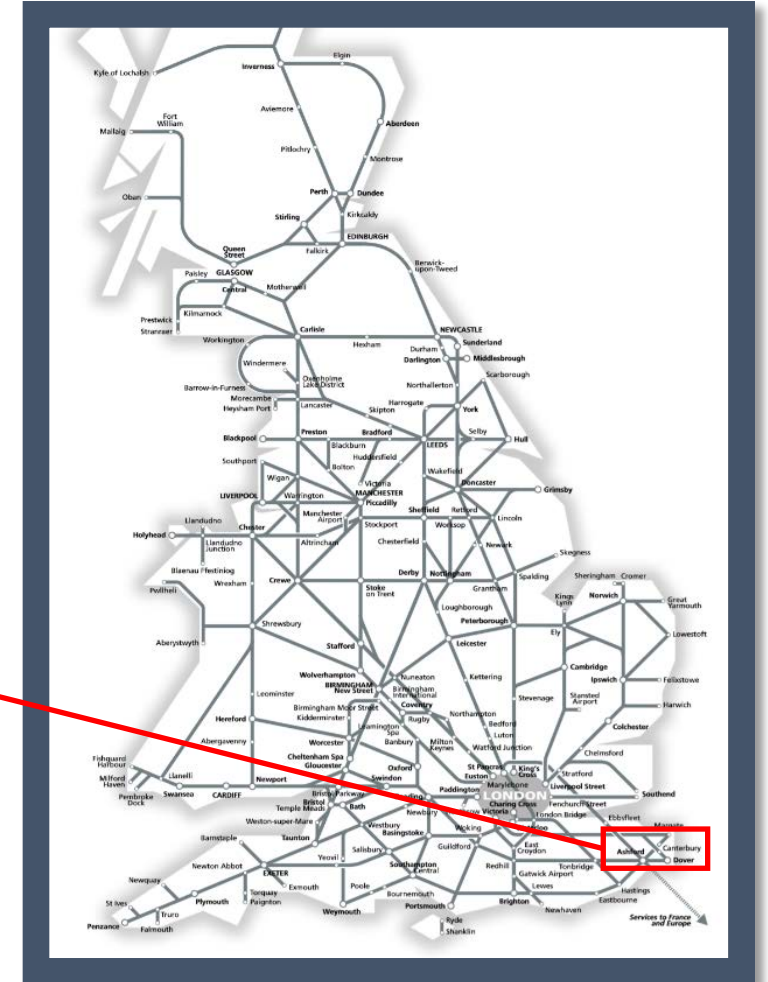

A fault with the signalling system at Canterbury West TOC affected: Southeastern

Key:

Disruption