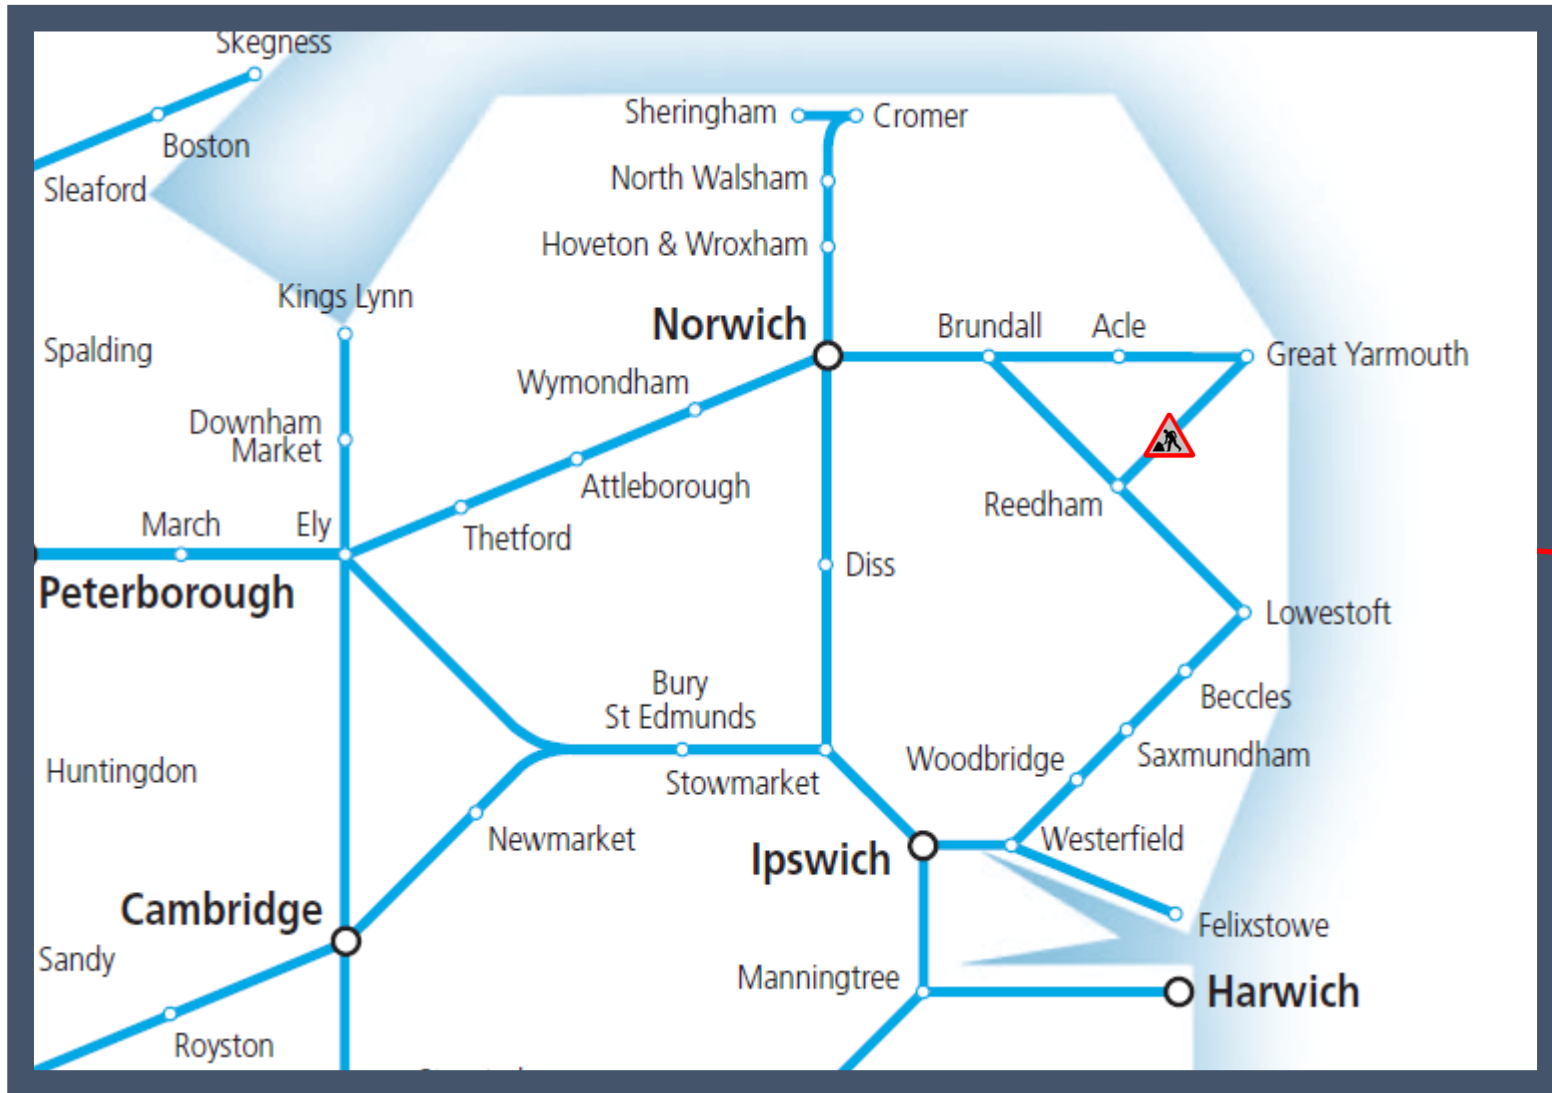

No trains between Reedham and Great Yarmouth

TOC affected: Greater Anglia

Key:

Engineering Works