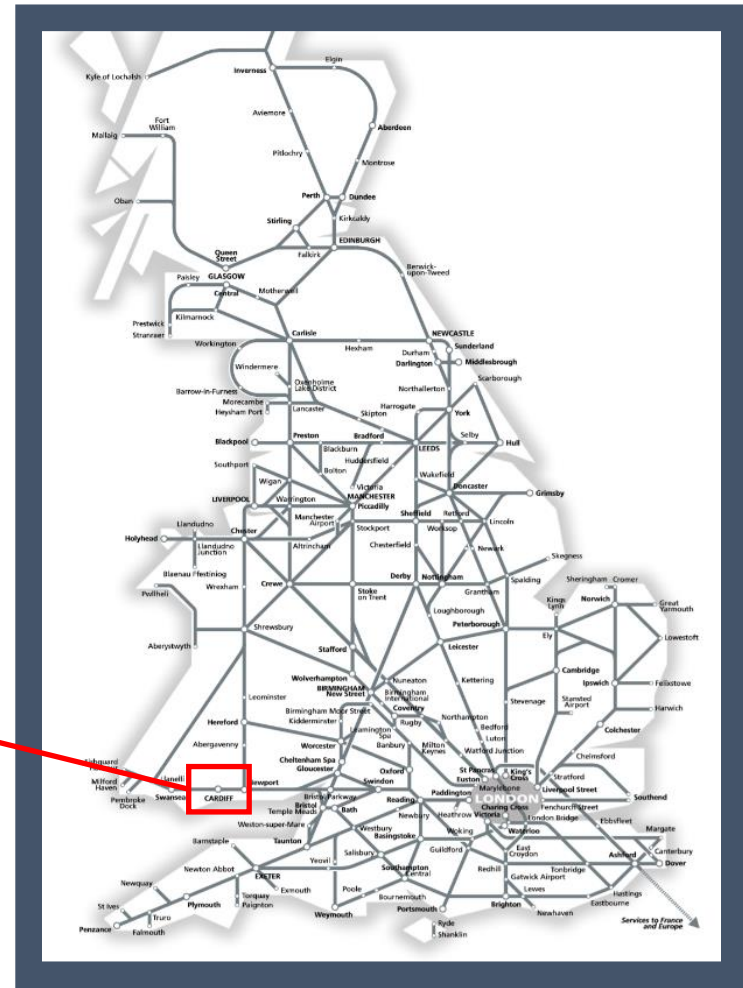

# Amended service between Cardiff Central and Bridgend

TOCs affected: Great Western Railway and Transport for Wales

**Key:**

	Engineering Works
	Bus Replacement Services