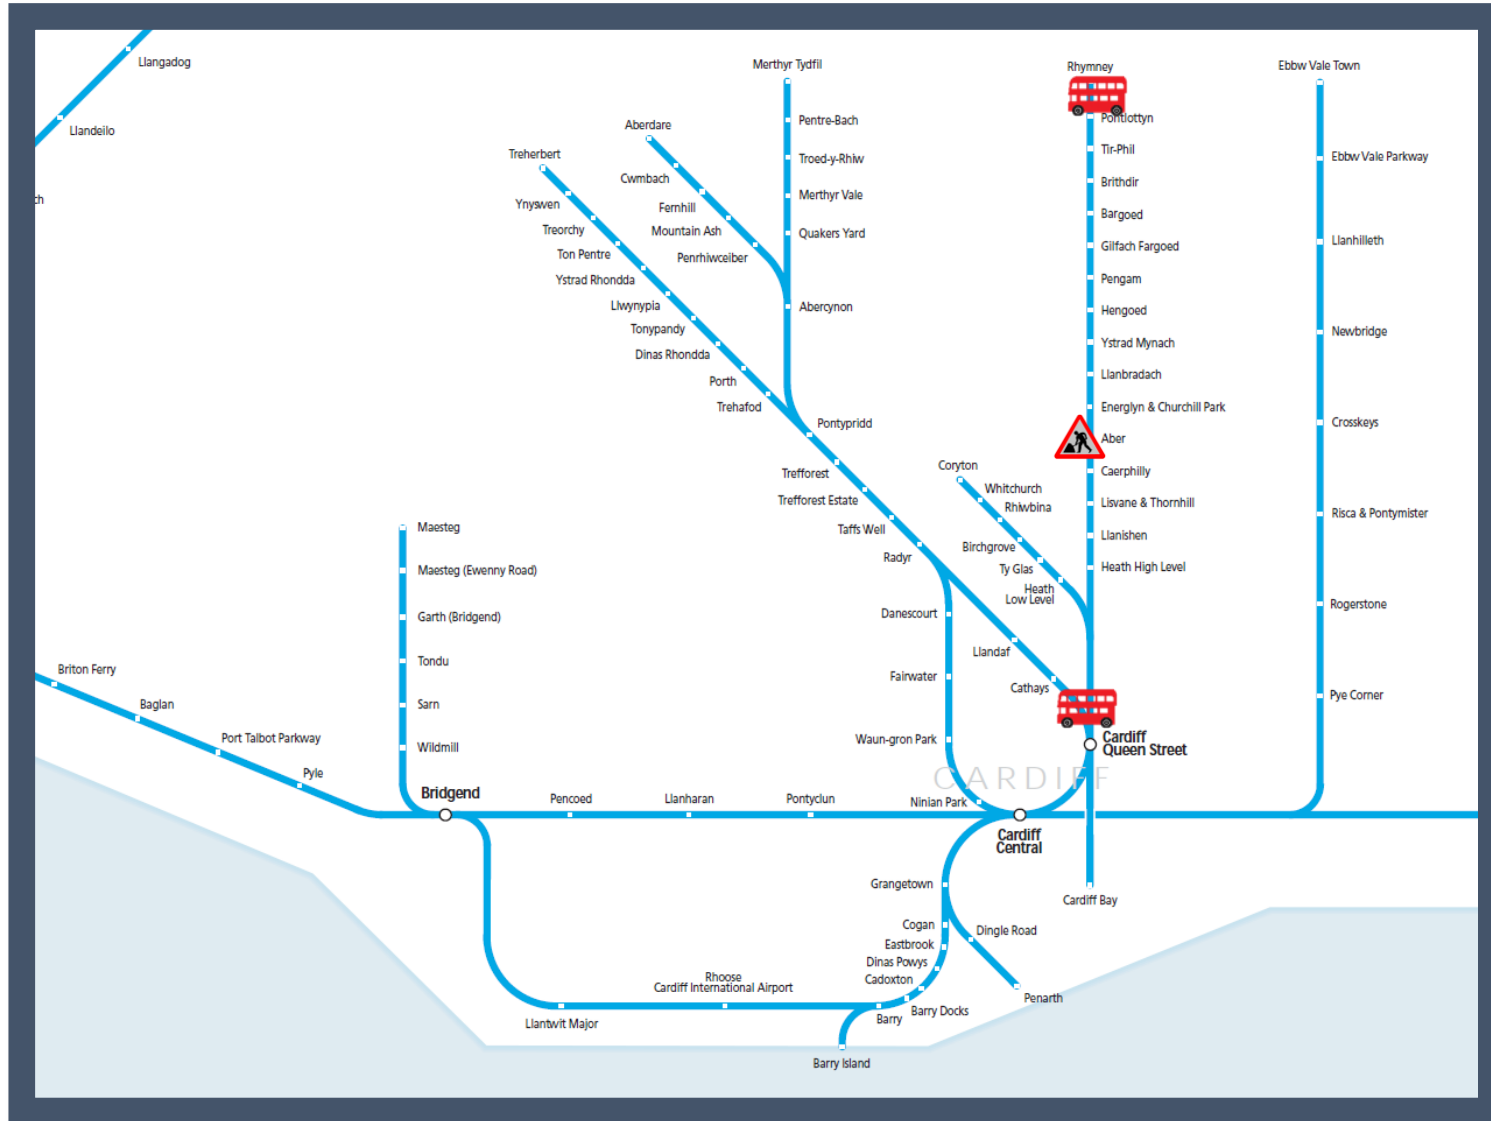

# Buses replace trains between Cardiff Central and Rhymney until 12:00

TOC affected: Arriva Trains Wales

Key:

Engineering Works

Bus Replacement Services