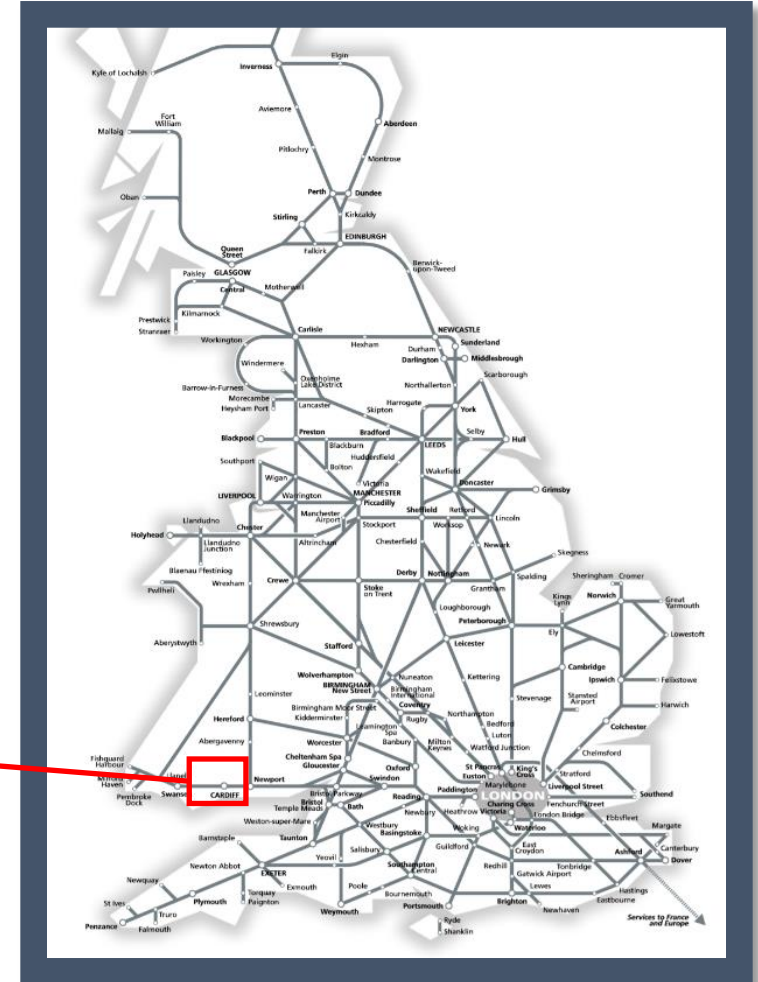

Buses replace trains between Cardiff Central and Barry / Penarth / Bridgend via the Vale of Glamorgan
 TOC affected: Transport for Wales

Key:

Engineering Works