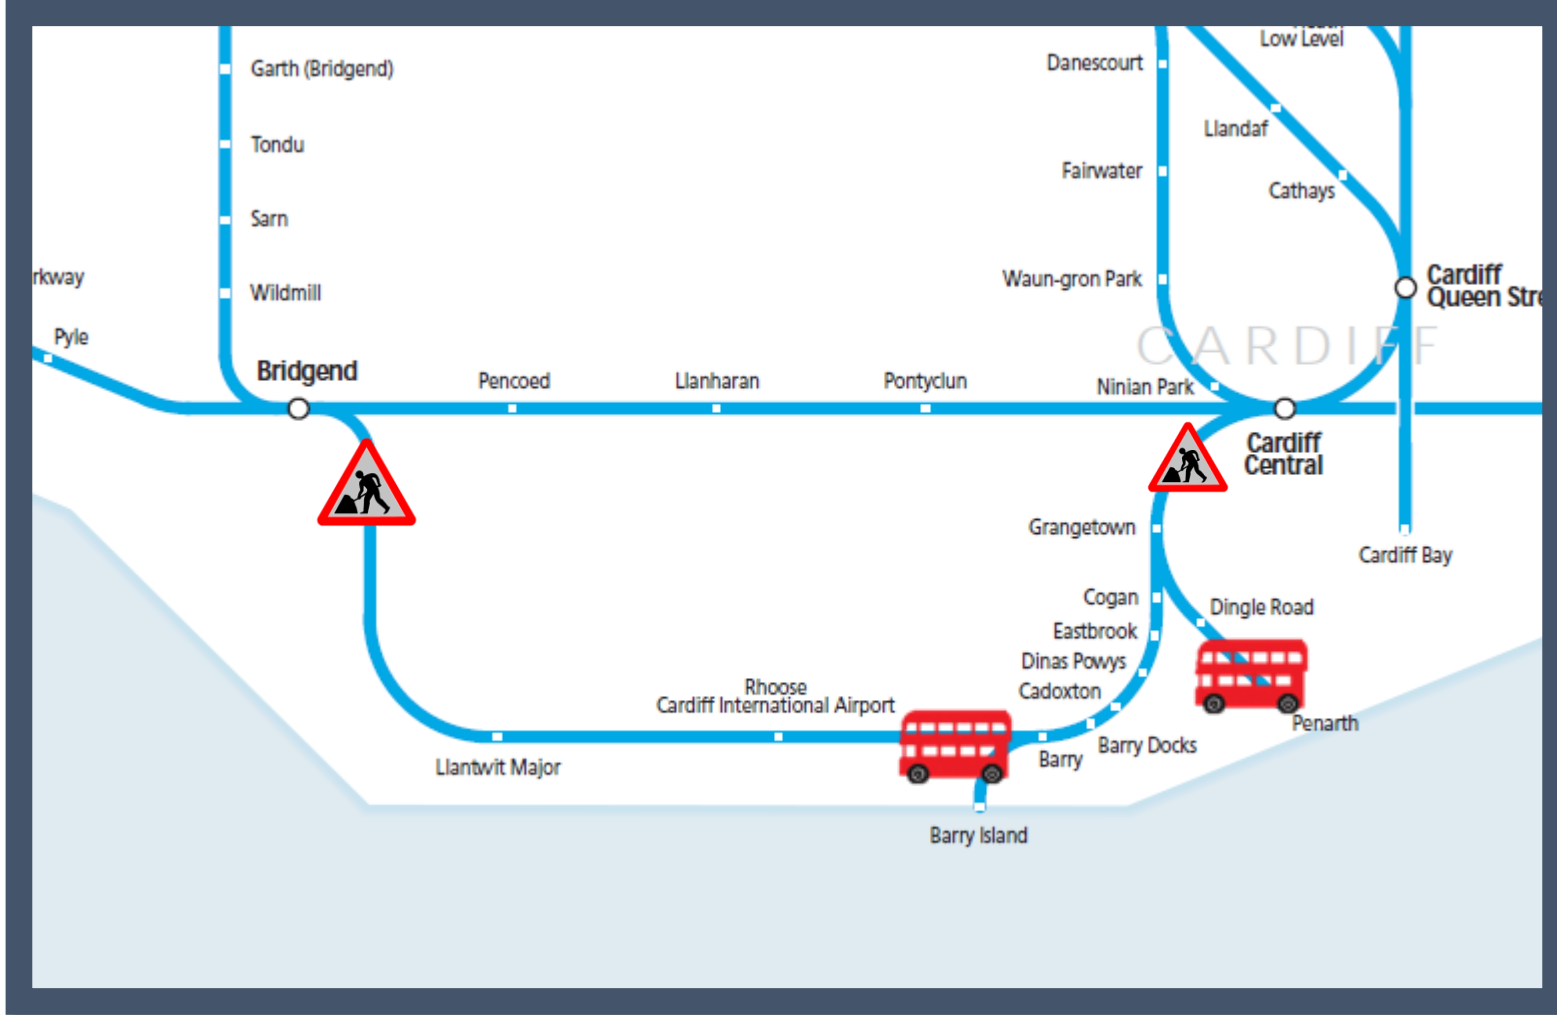

Buses replace trains between Cardiff Central and Barry / Penarth / Bridgend via the Vale of Glamorgan
 TOC affected: Transport for Wales

Key:

Engineering Works