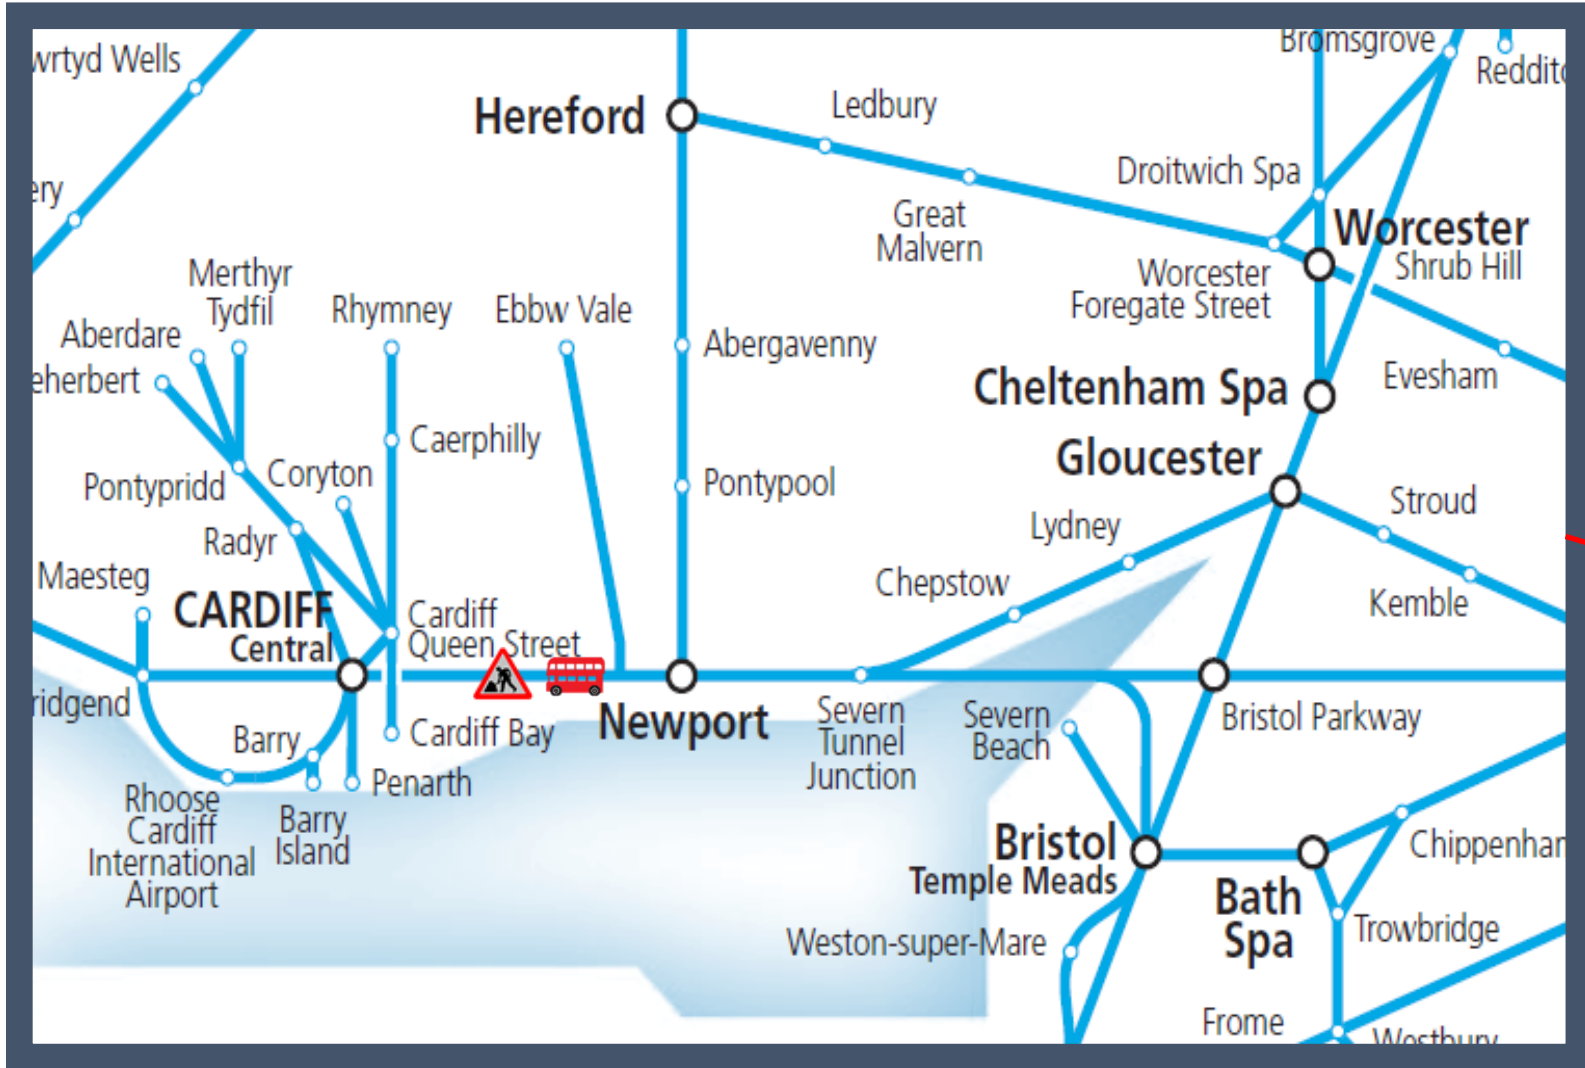

# Engineering work is taking place between Cardiff Central and Newport TOC affected: Great Western Railway and Transport for Wales

Key:

Engineering Works