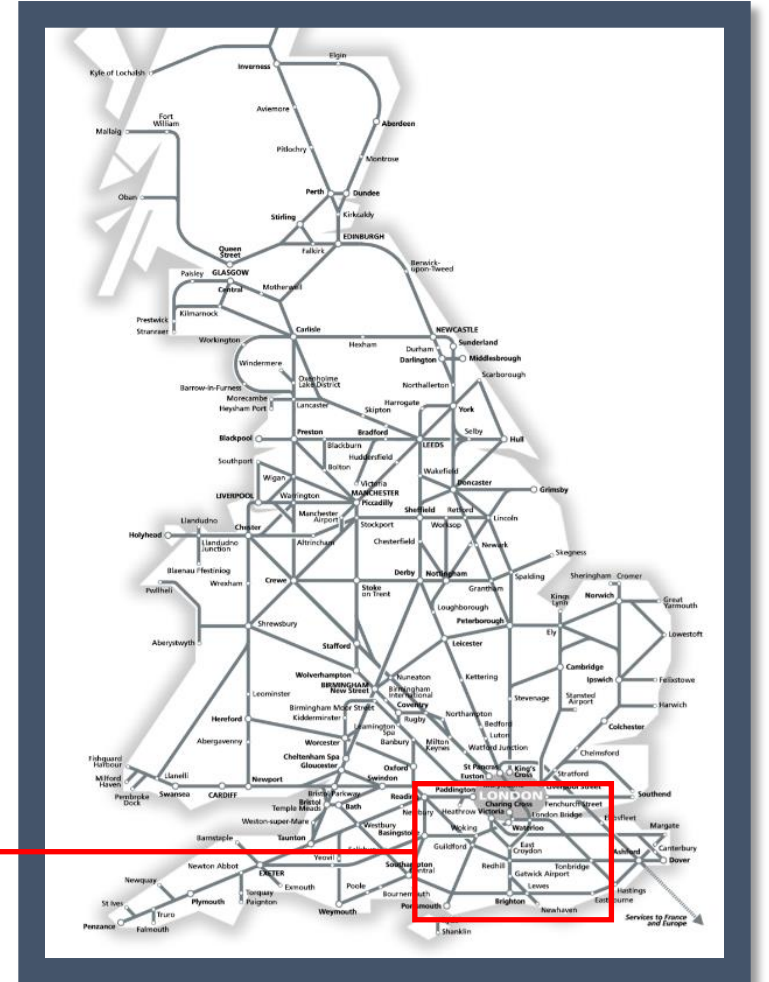

Amended 07:10 Cardiff Central to Pembroke Dock

TOC affected: Arriva Trains Wales

Key:	
	Engineering Works
	Bus Replacement Services