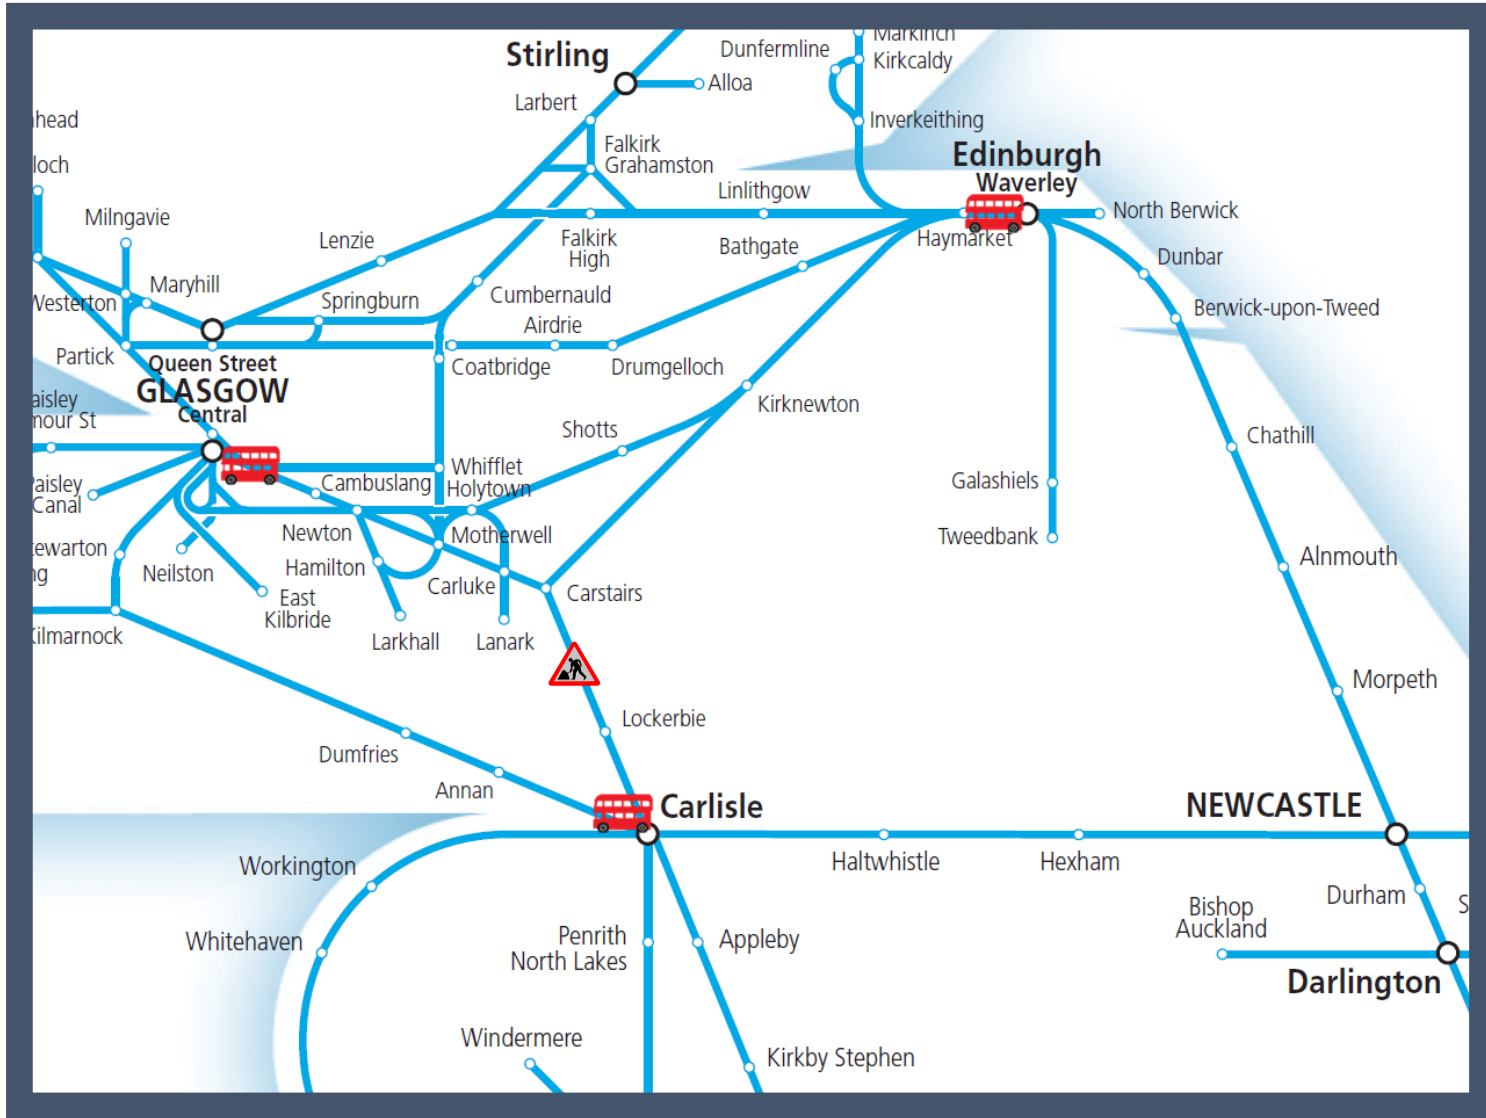

# Buses replace trains between Carlisle and Glasgow Central / Edinburgh

TOCs affected: TransPennine Express, Virgin Trains

Key:	
	Engineering Works
	Bus Replacement Services