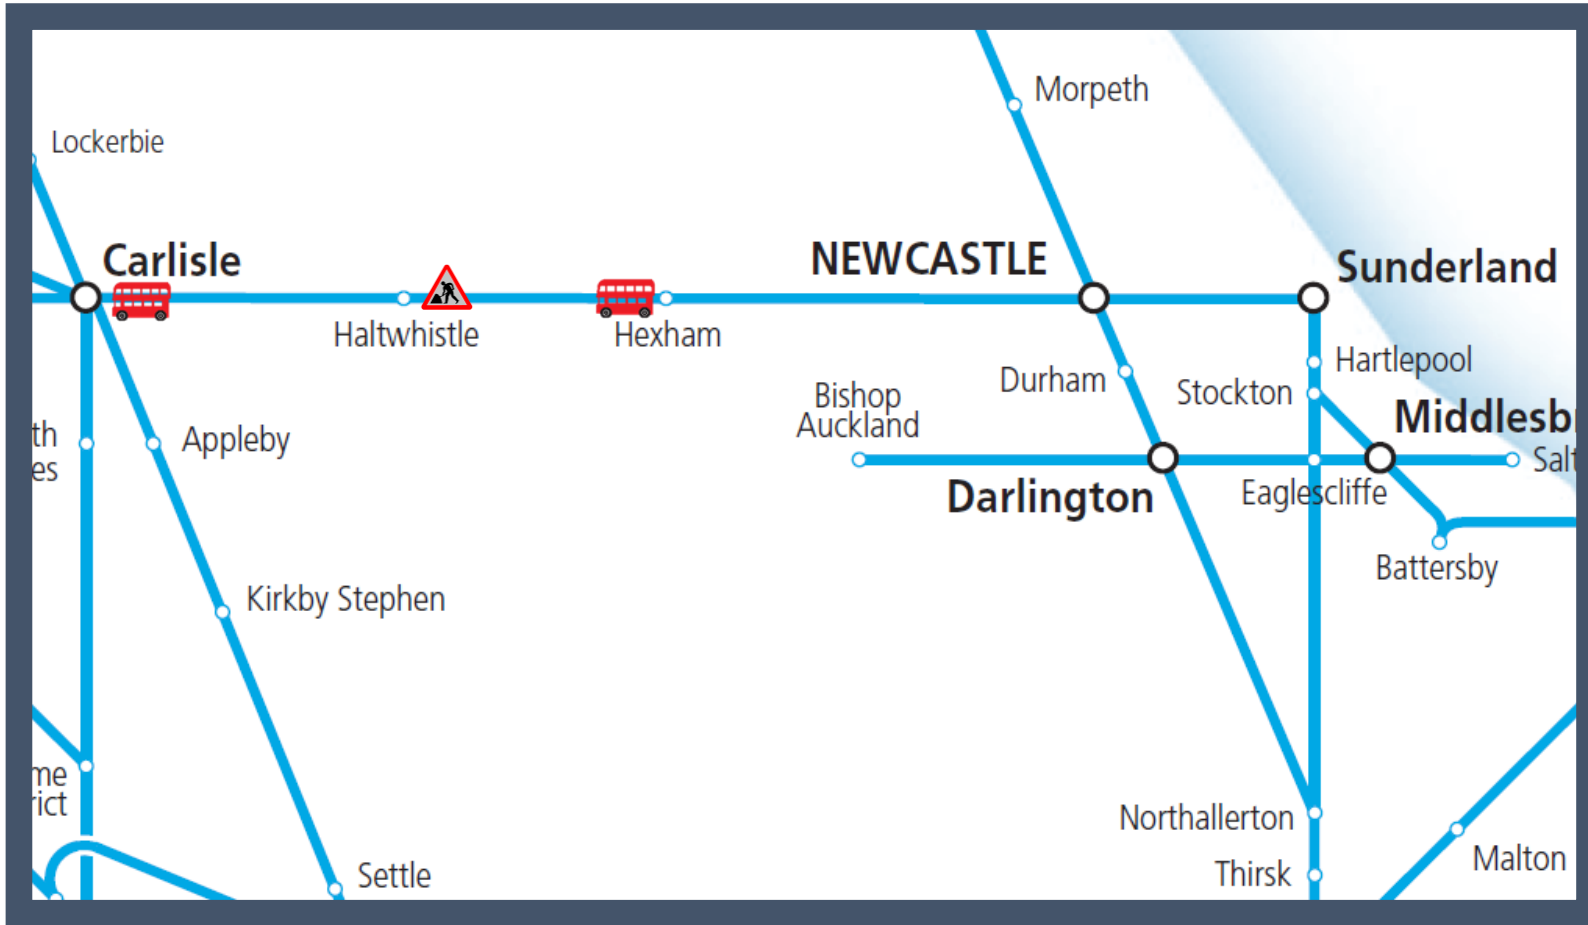

Buses replace trains between Carlisle and Hexham

TOC affected: Northern

Key:

	Engineering Works
	Bus Replacement Services