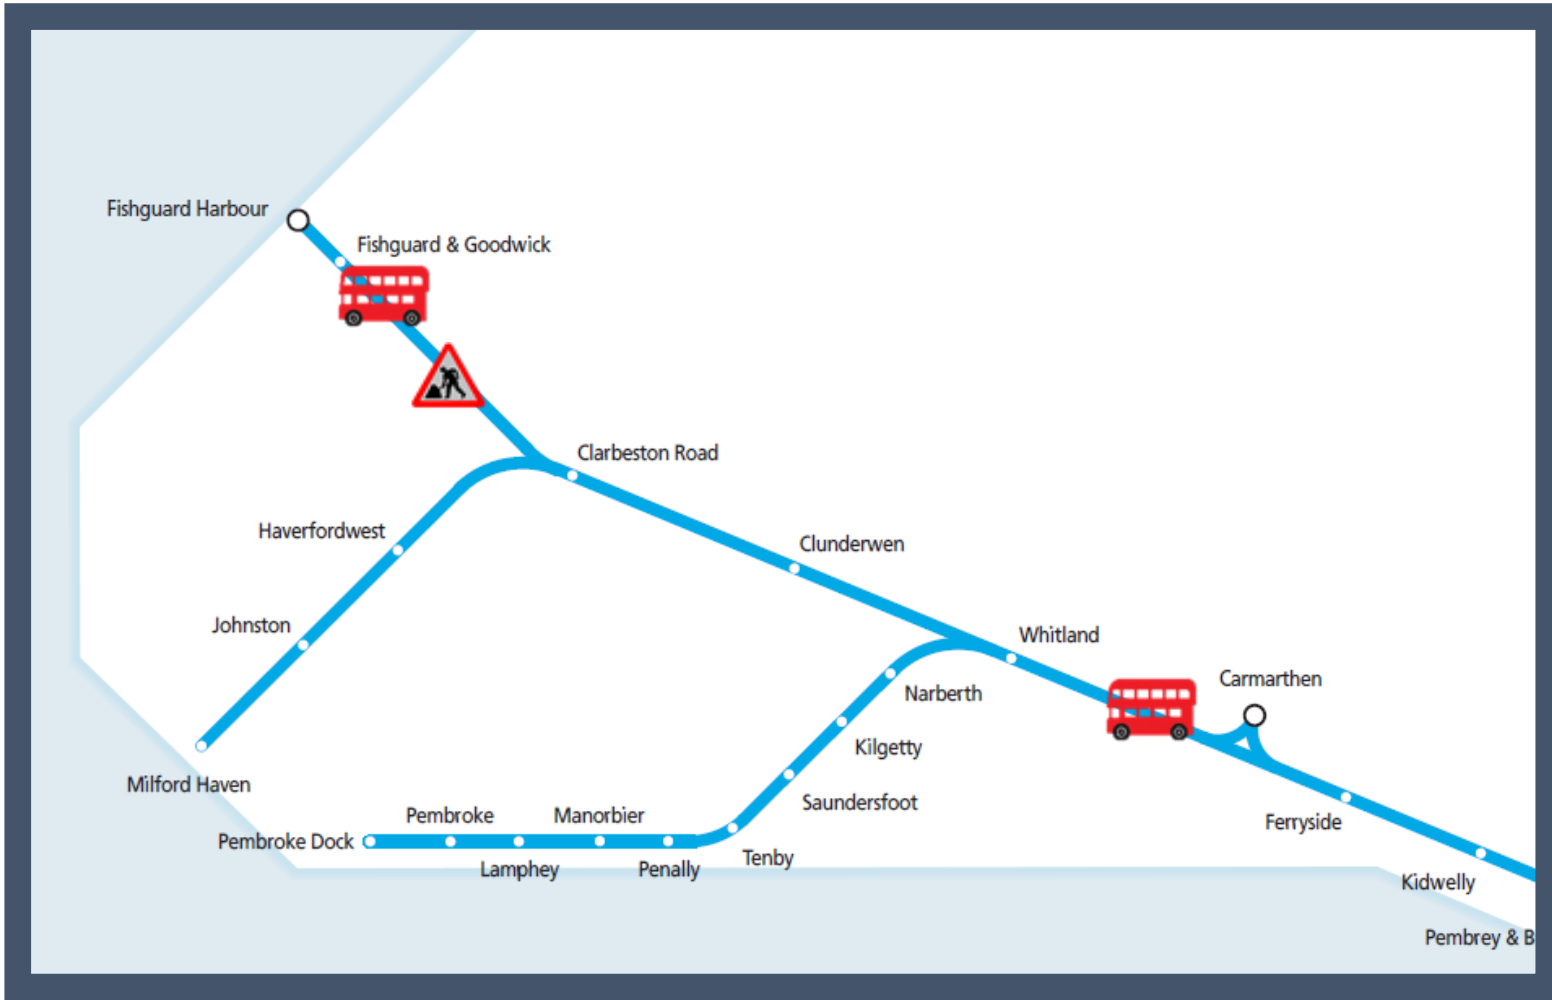

Buses replace trains between Carmarthen and Fishguard Harbour from 13.00
TOC affected: Arriva Trains Wales

Key:

Engineering Works

Bus Replacement Services