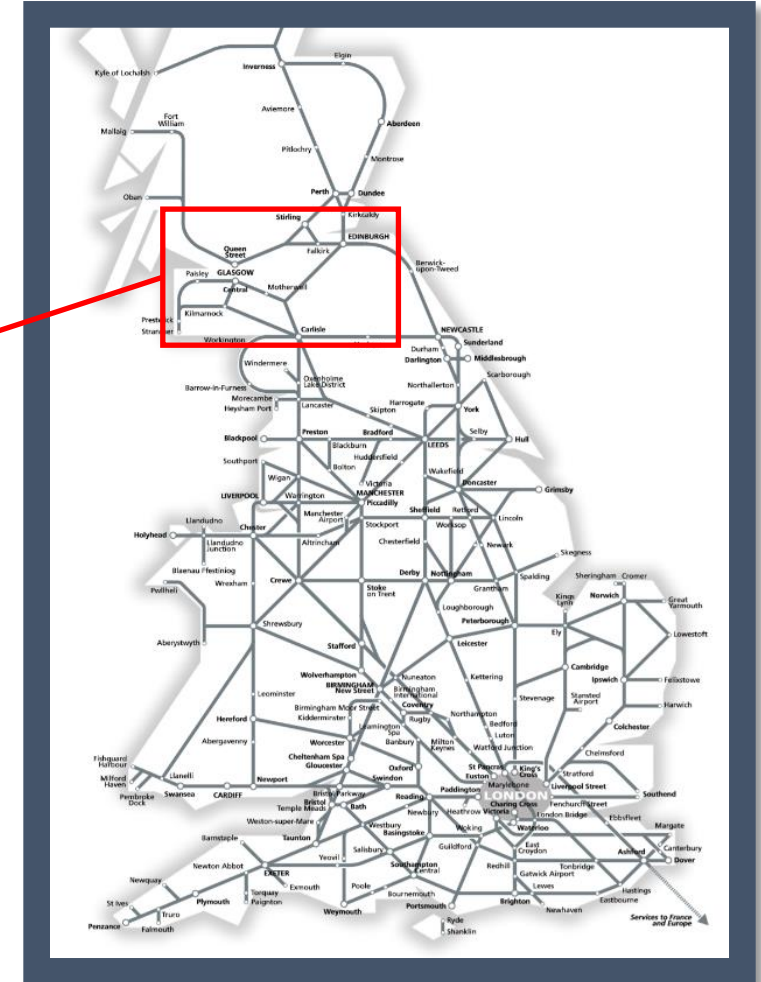

Buses replace trains between Edinburgh and Carlisle / Glasgow via Carstairs
 TOCs affected: CrossCountry, ScotRail, TransPennine Express and Virgin Trains

Key:	
	Engineering Works
	Bus Replacement Services