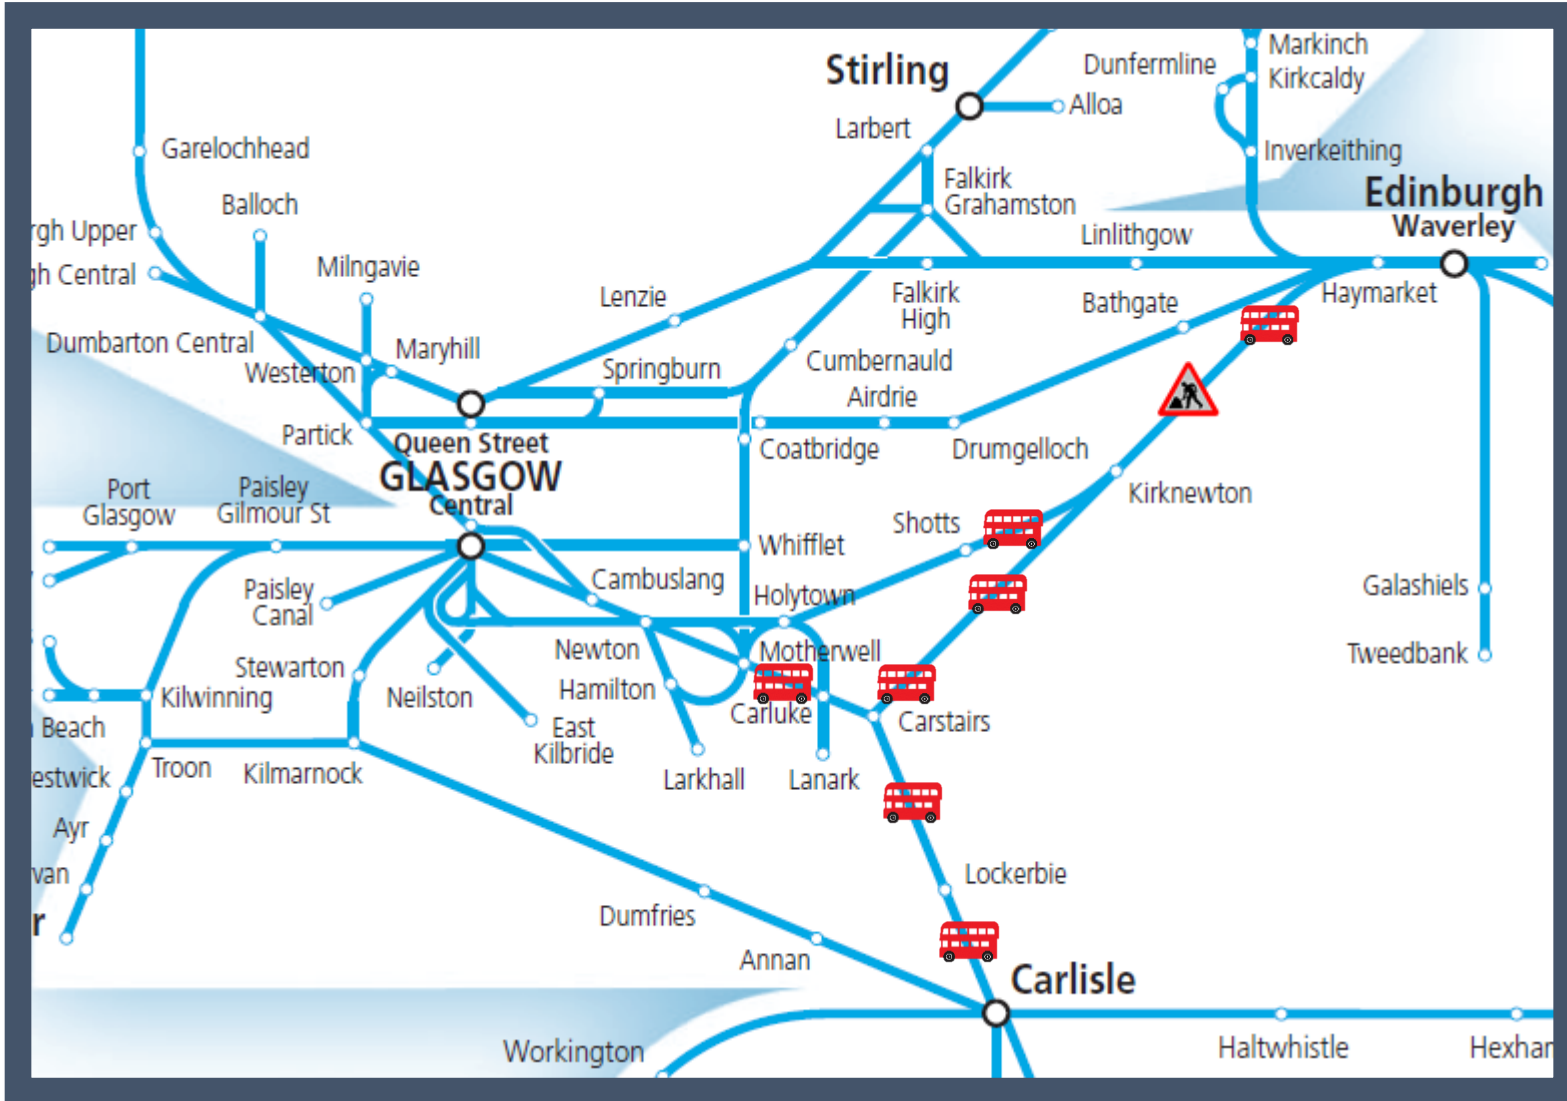

Buses replace trains between Edinburgh and Carlisle / Glasgow via Carstairs
 TOCs affected: CrossCountry, ScotRail, TransPennine Express and Virgin Trains

Key:	
	Engineering Works
	Bus Replacement Services