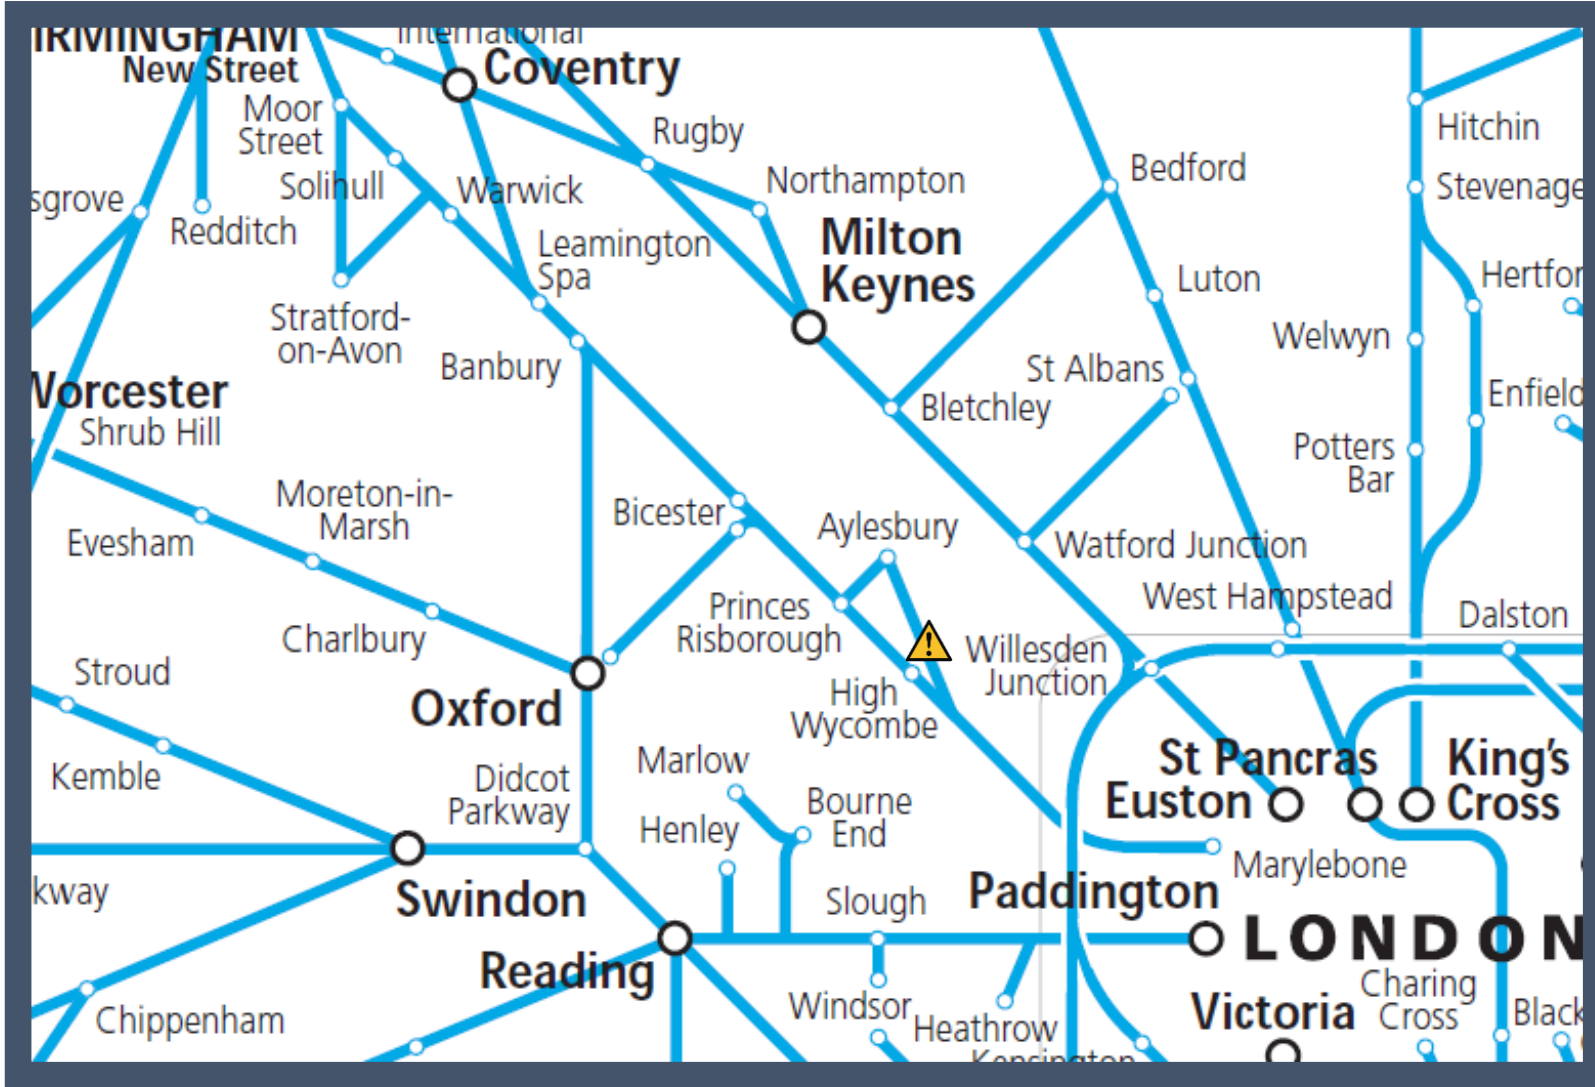

A fault with the signalling system at Chalfont & Latimer TOC affected: Chiltern Railways

Key:

Disruption