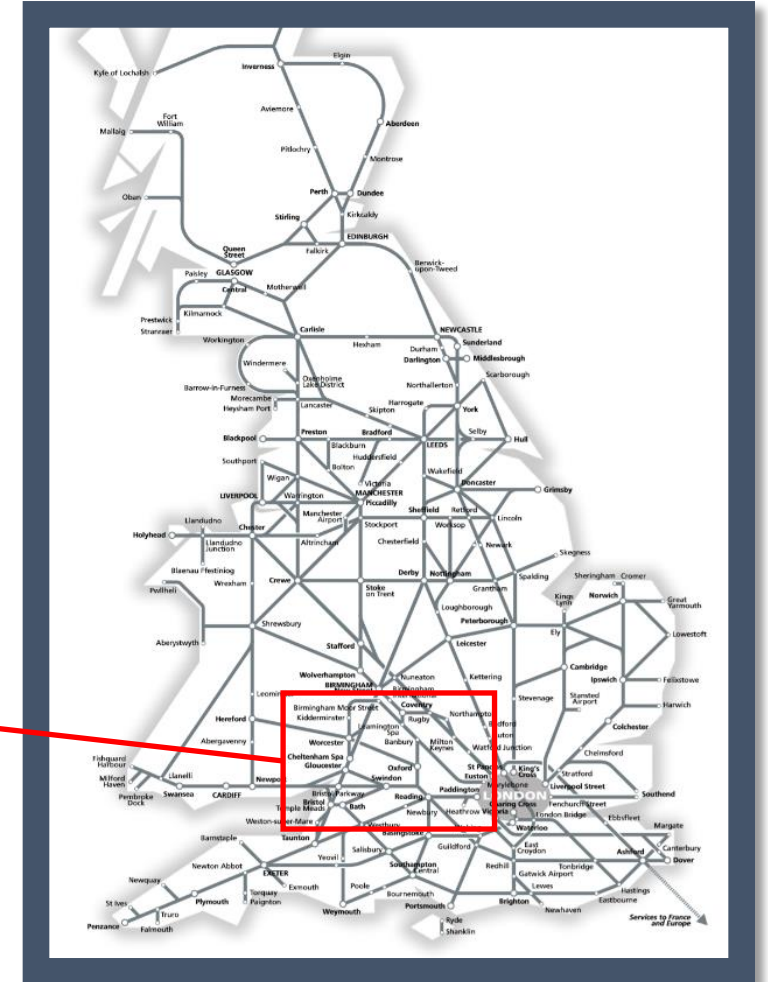

A speed restriction over defective track between Oxford and Worcester
Shrub Hill
TOC affected: Great Western Railway

Key:

	Disruption
---	------------