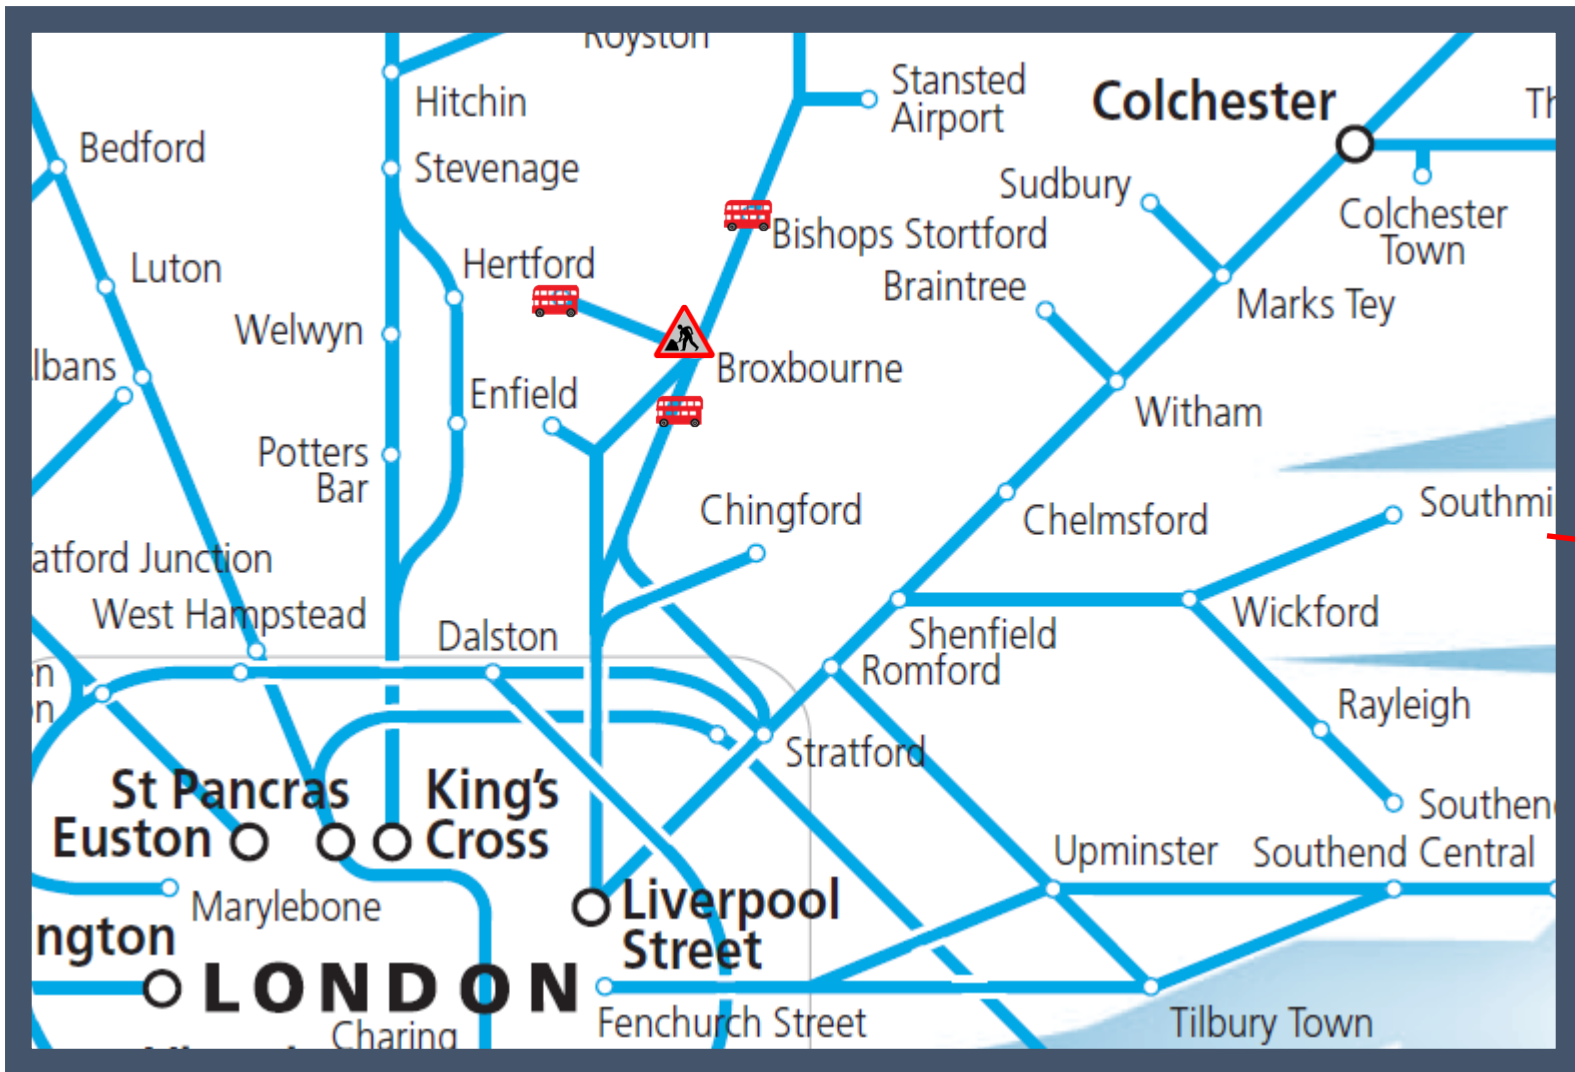

Buses replace trains between Cheshunt and Hertford East / Bishops Stortford

TOCs affected: Greater Anglia and Stansted Express

Key:

Engineering Works

Bus Replacement Services