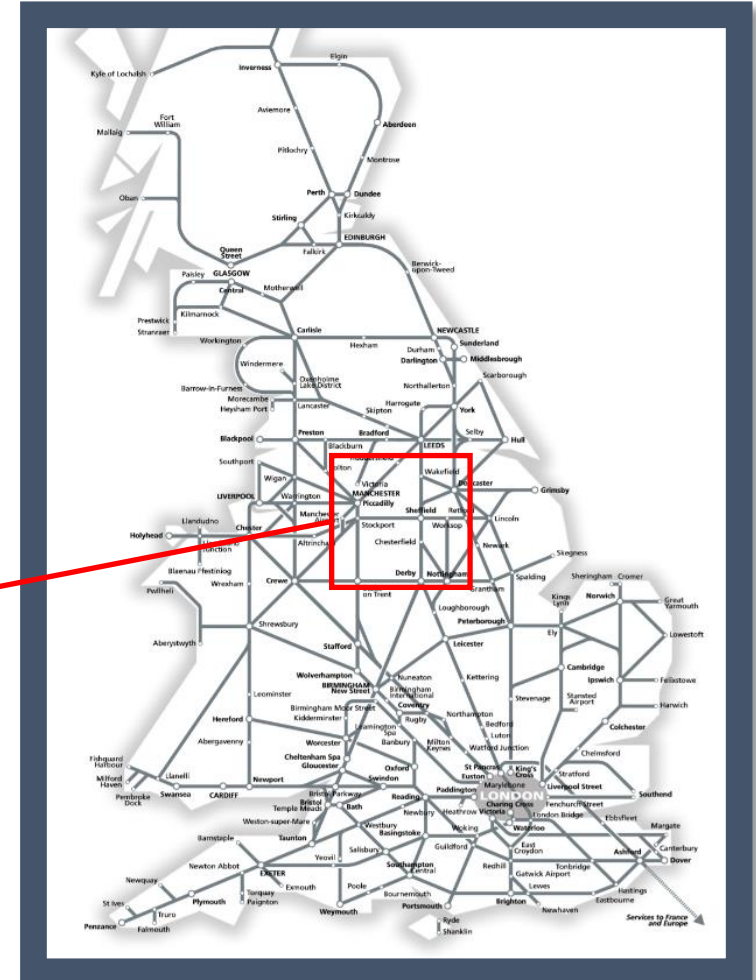

Buses replace trains between Chesterfield / Sheffield and Stockport

TOCs affected: CrossCountry, East Midlands Trains, Northern, TransPennine Express

Key:	
	Engineering Works
	Bus Replacement Services