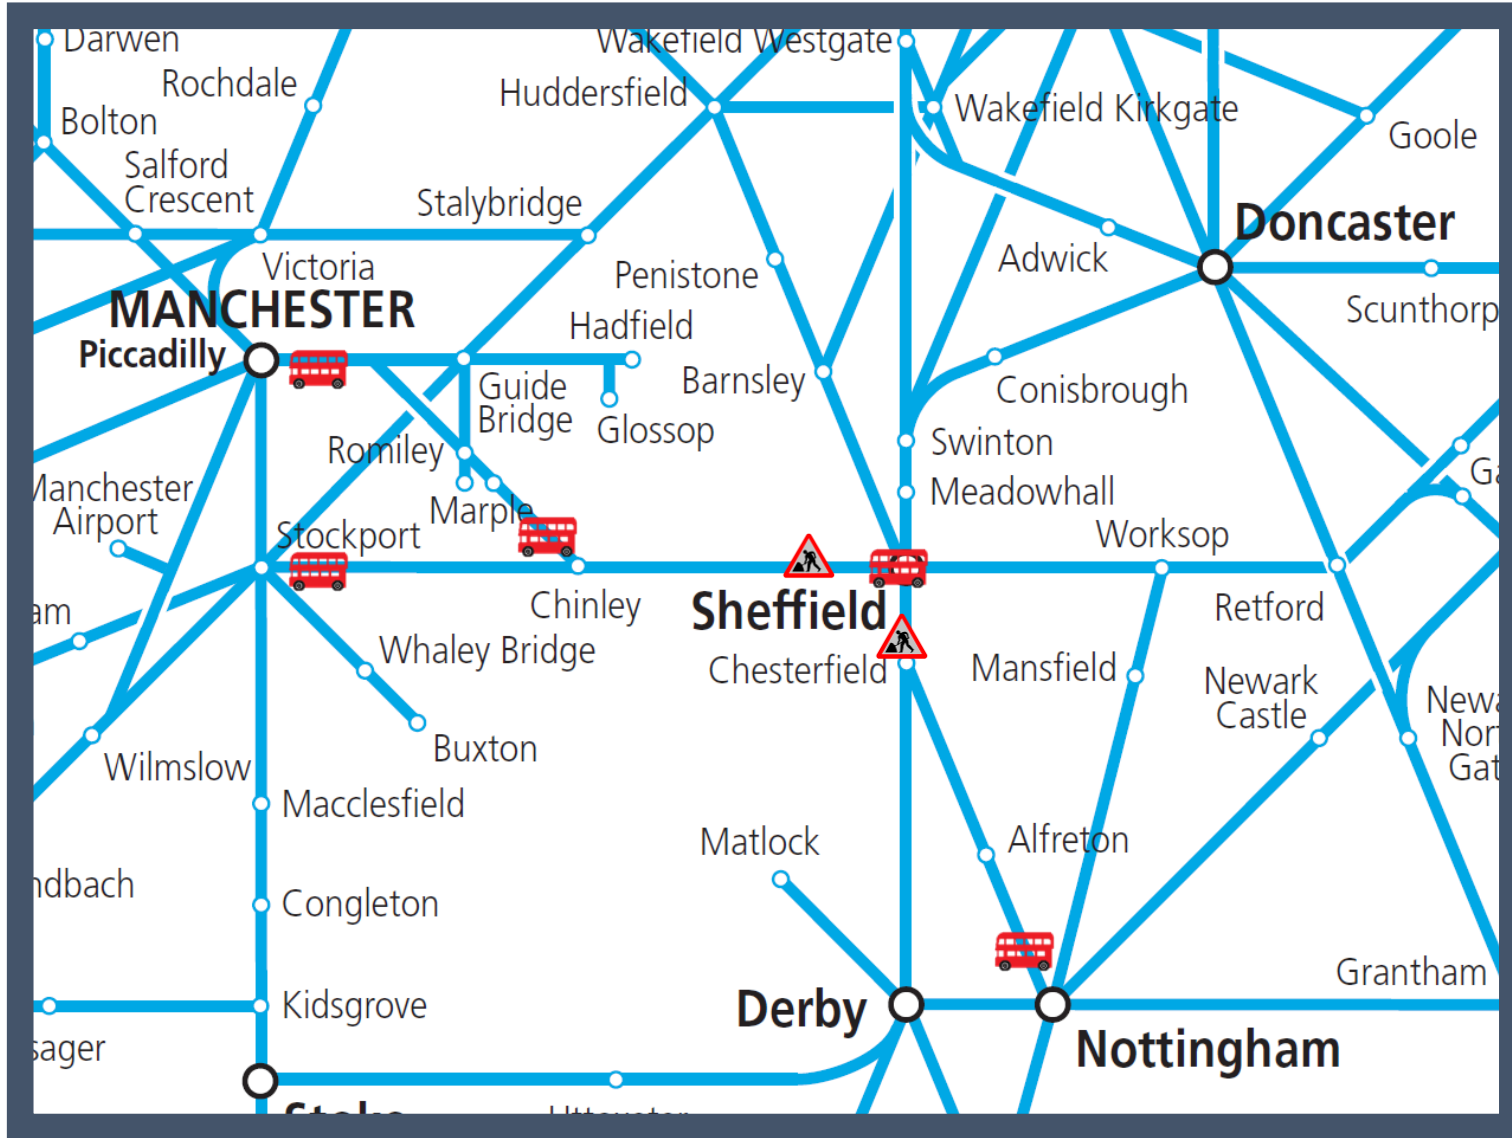

Buses replace trains between Chesterfield / Sheffield and Stockport

TOCs affected: CrossCountry, East Midlands Trains, Northern, TransPennine Express

Key:	
	Engineering Works
	Bus Replacement Services