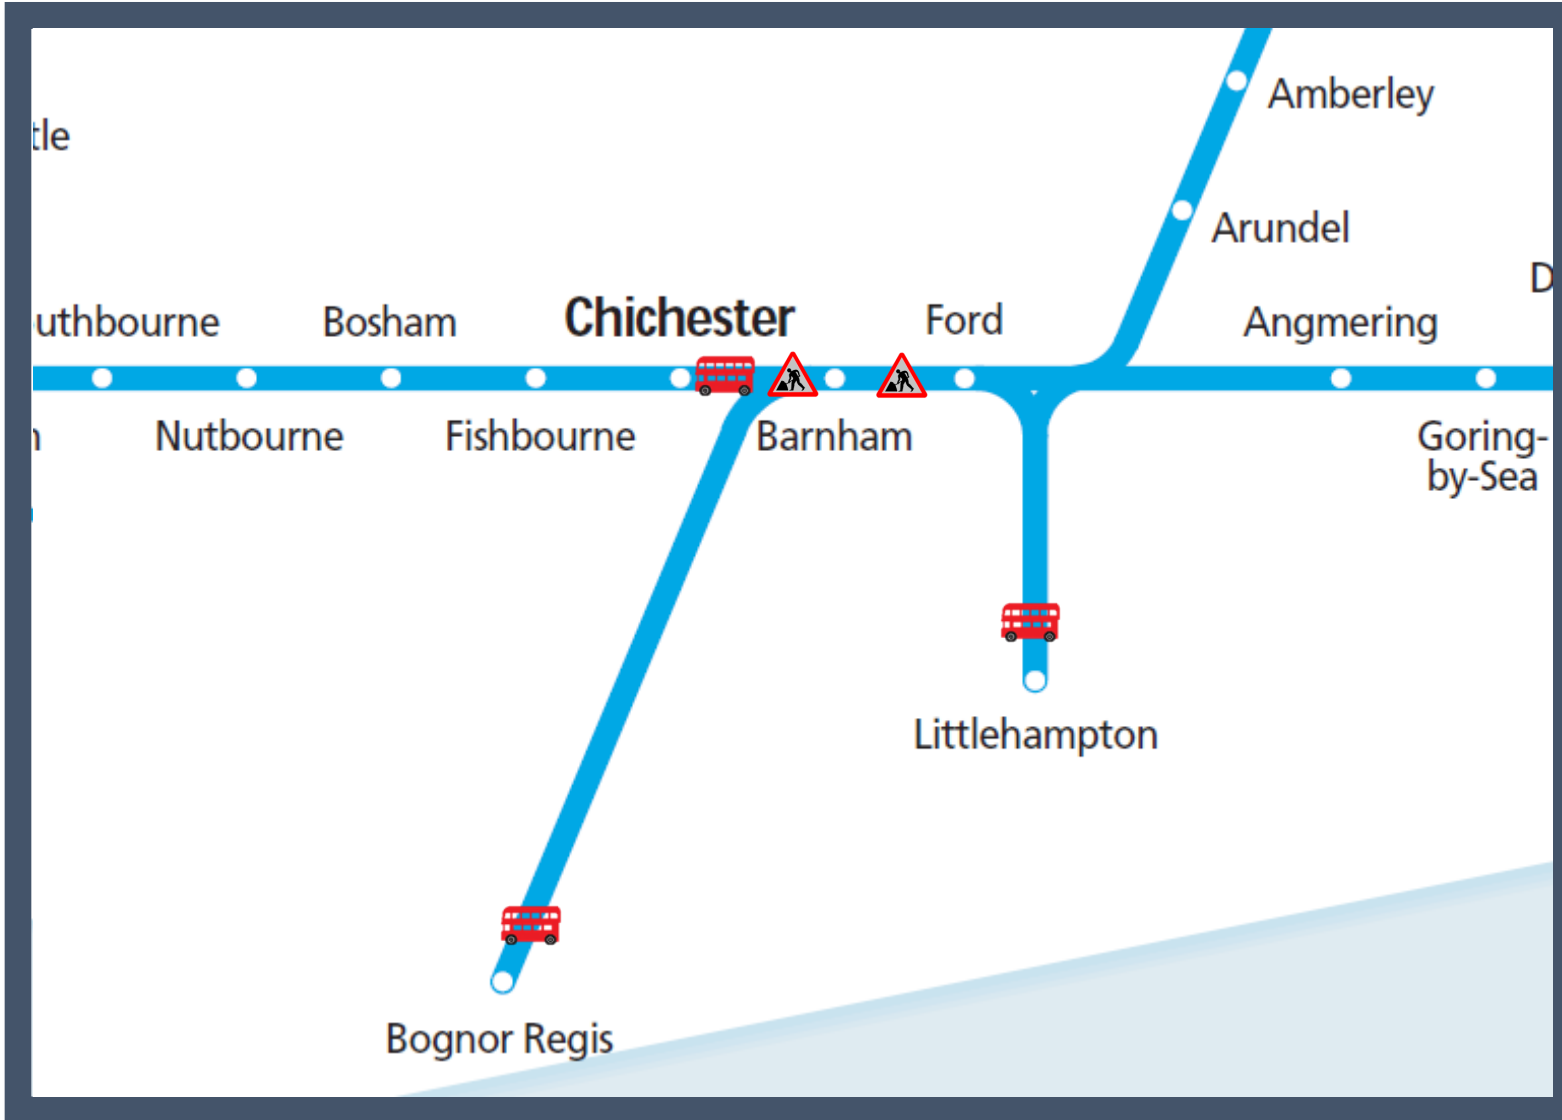

Buses replace trains between Chichester and Bognor Regis / Littlehampton
 TOCs affected: Great Western Railway, Southern

Key:	
	Engineering Works
	Bus Replacement Services