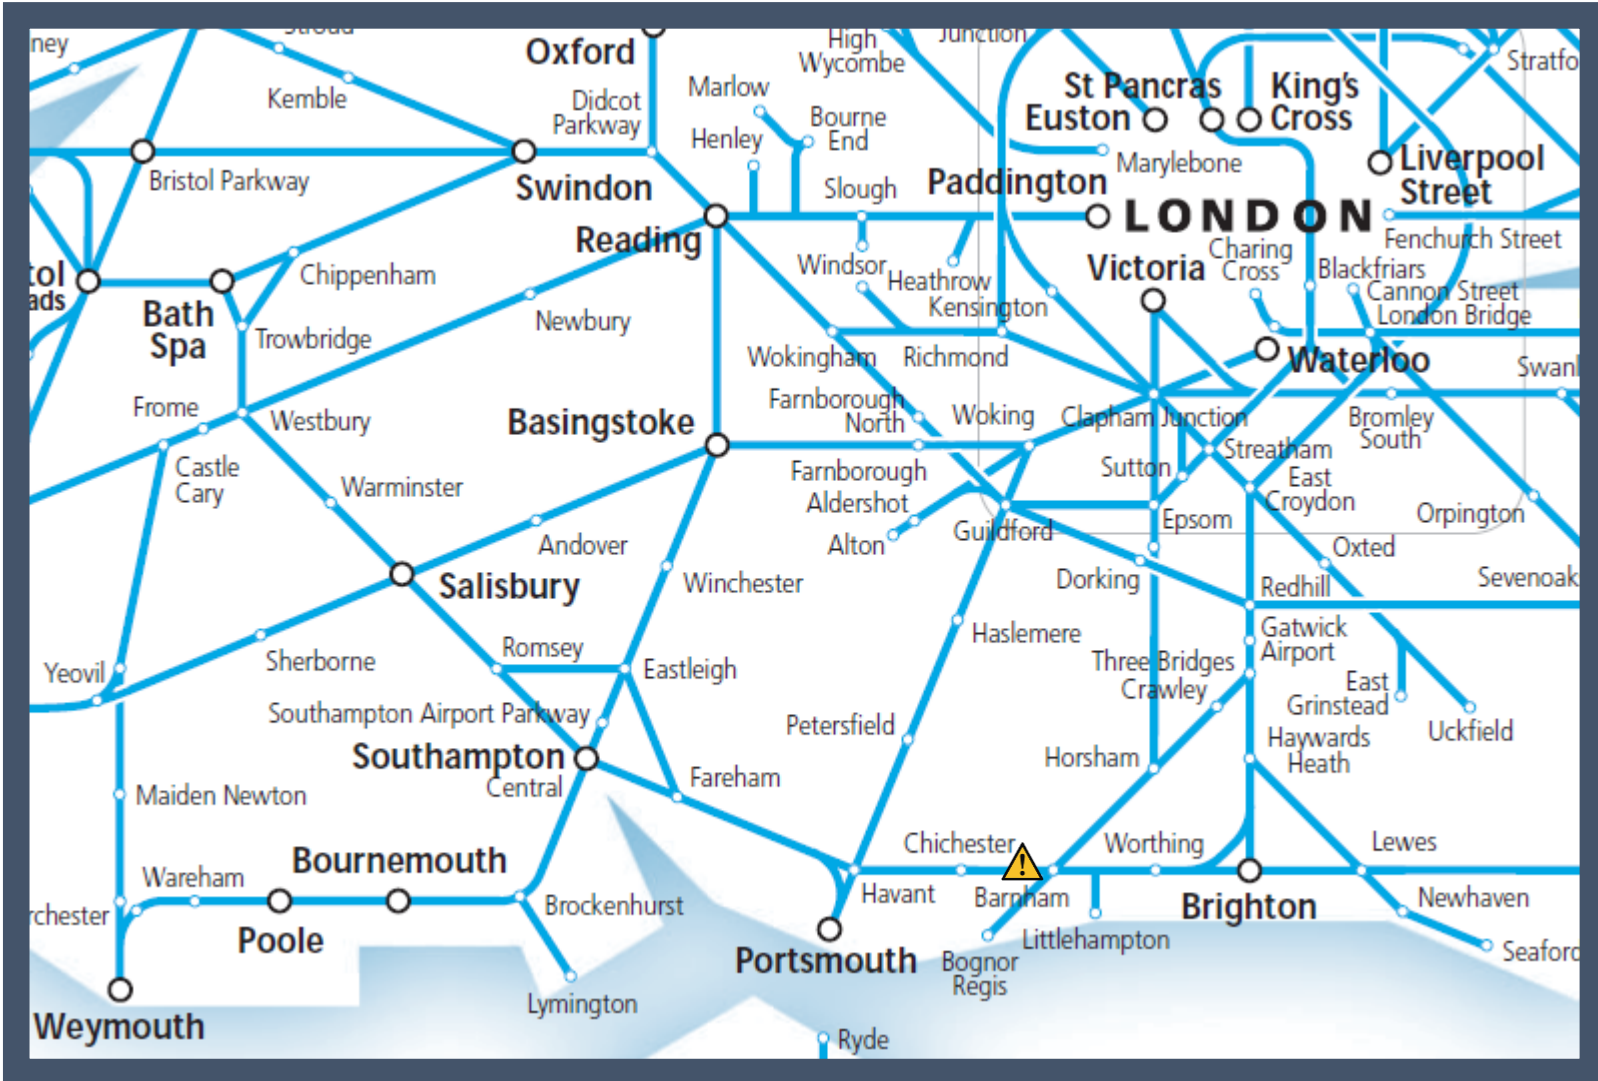

A fault with the signalling system at Chichester

TOC affected: Southern

Key:

	Disruption
--	------------