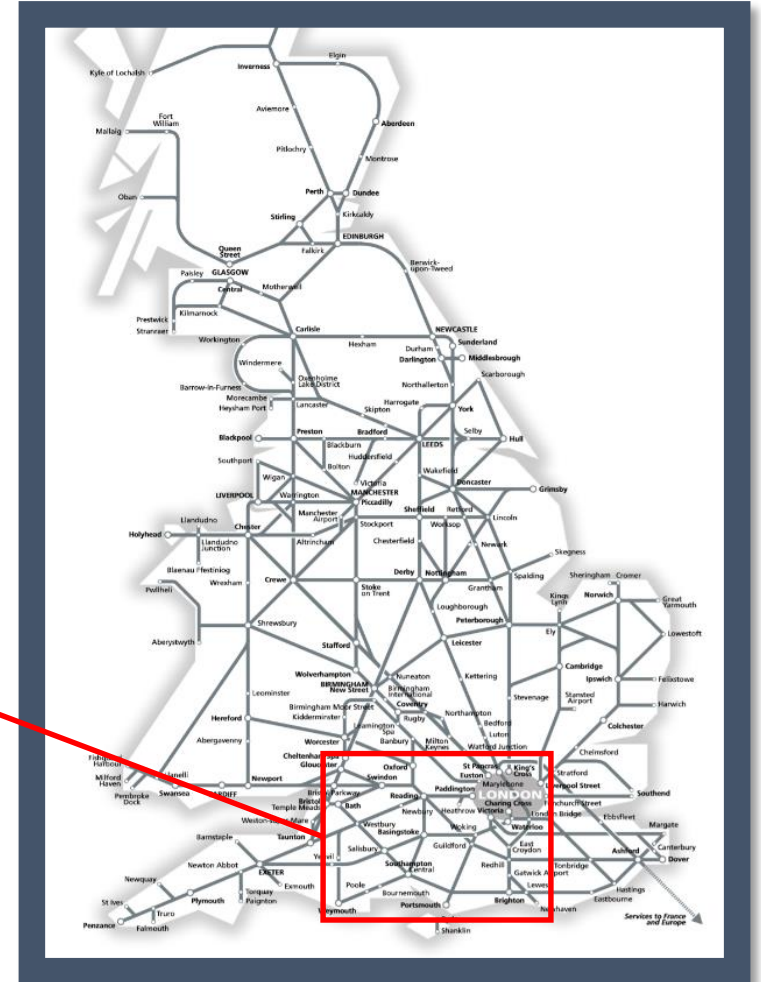

A fault with the signalling system at Chichester

TOC affected: Southern

Key:

	Disruption
--	------------