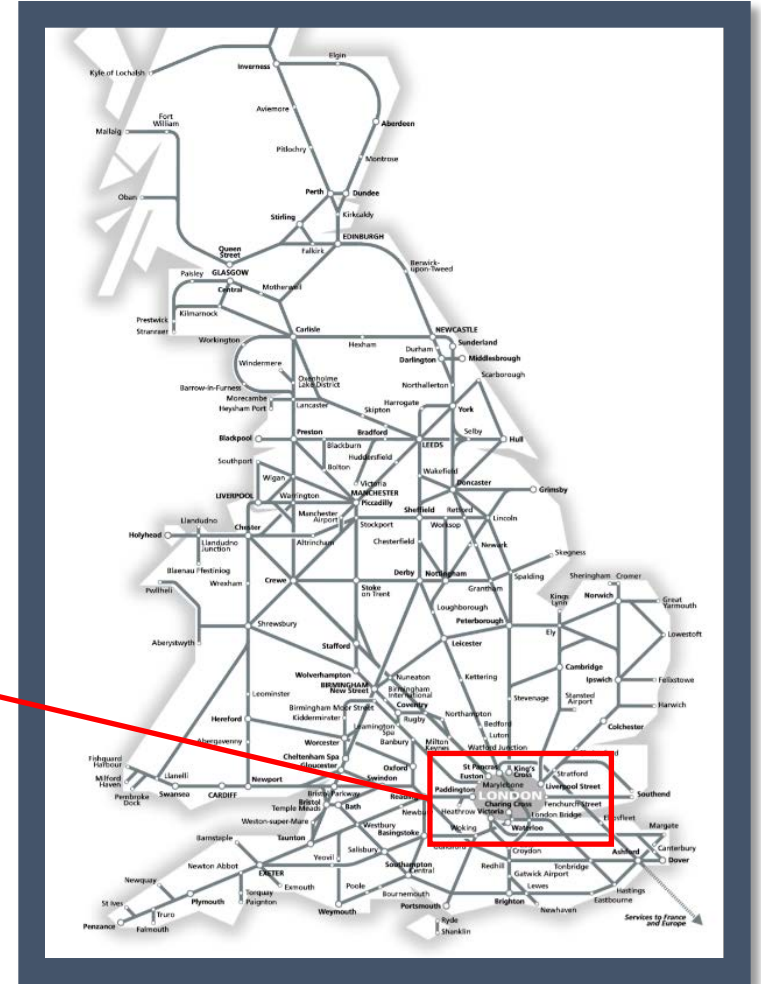

# An operational incident between London St Pancras International and London Blackfriars

TOC affected: Thameslink

Key:

	Disruption
--	------------