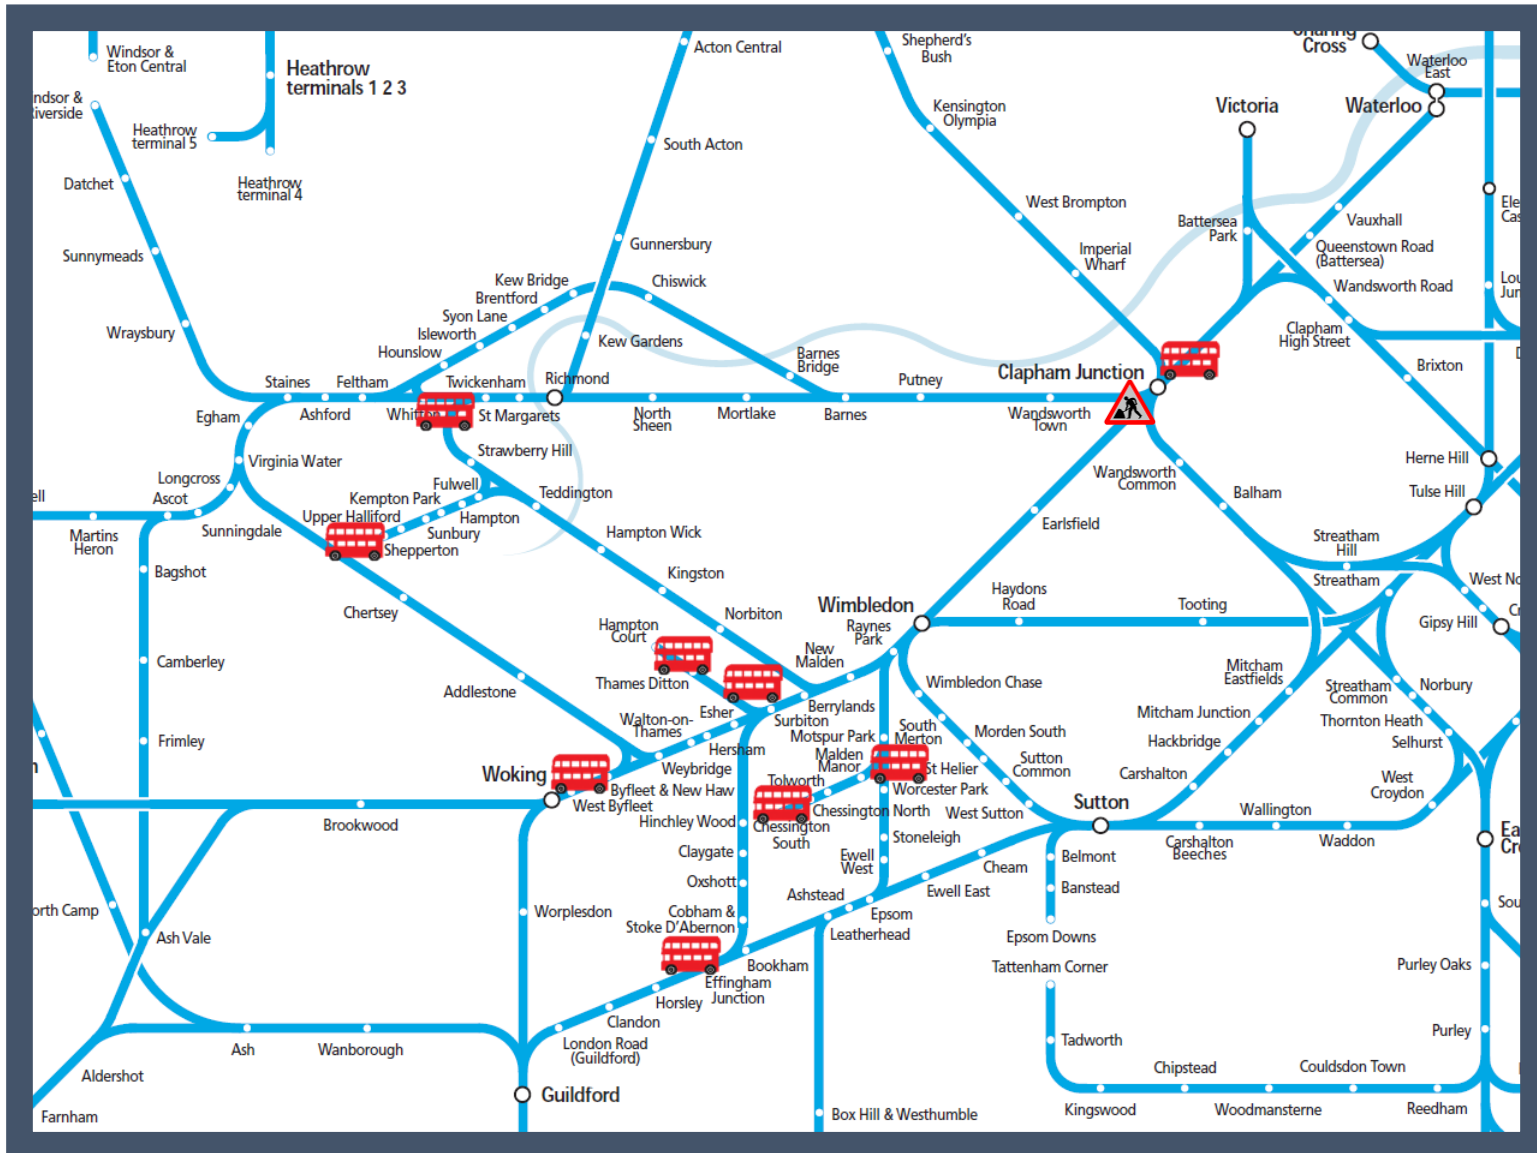

Buses replace trains to / from Clapham Junction

TOC affected: South Western Railway

Key:

- Engineering Works
- Bus Replacement Services