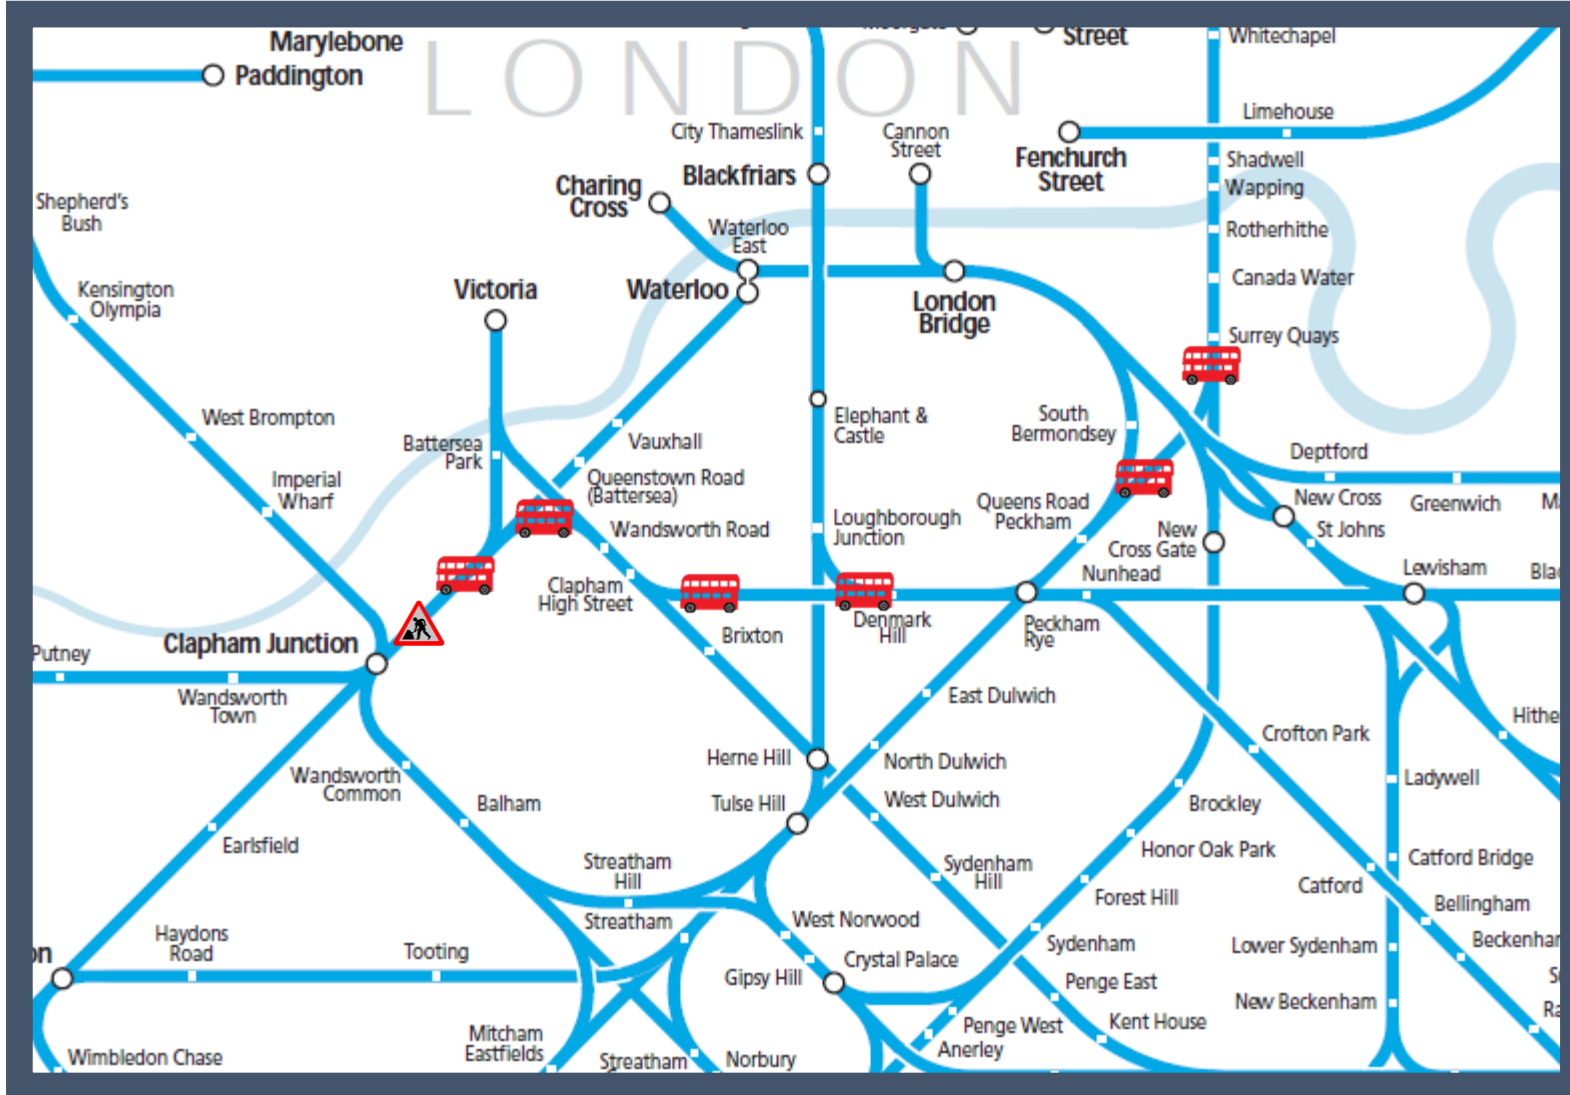

Buses replace trains between Clapham Junction and Surrey Quays  
 TOC affected: London Overground

Key:	
	Engineering Works
	Bus Replacement Services