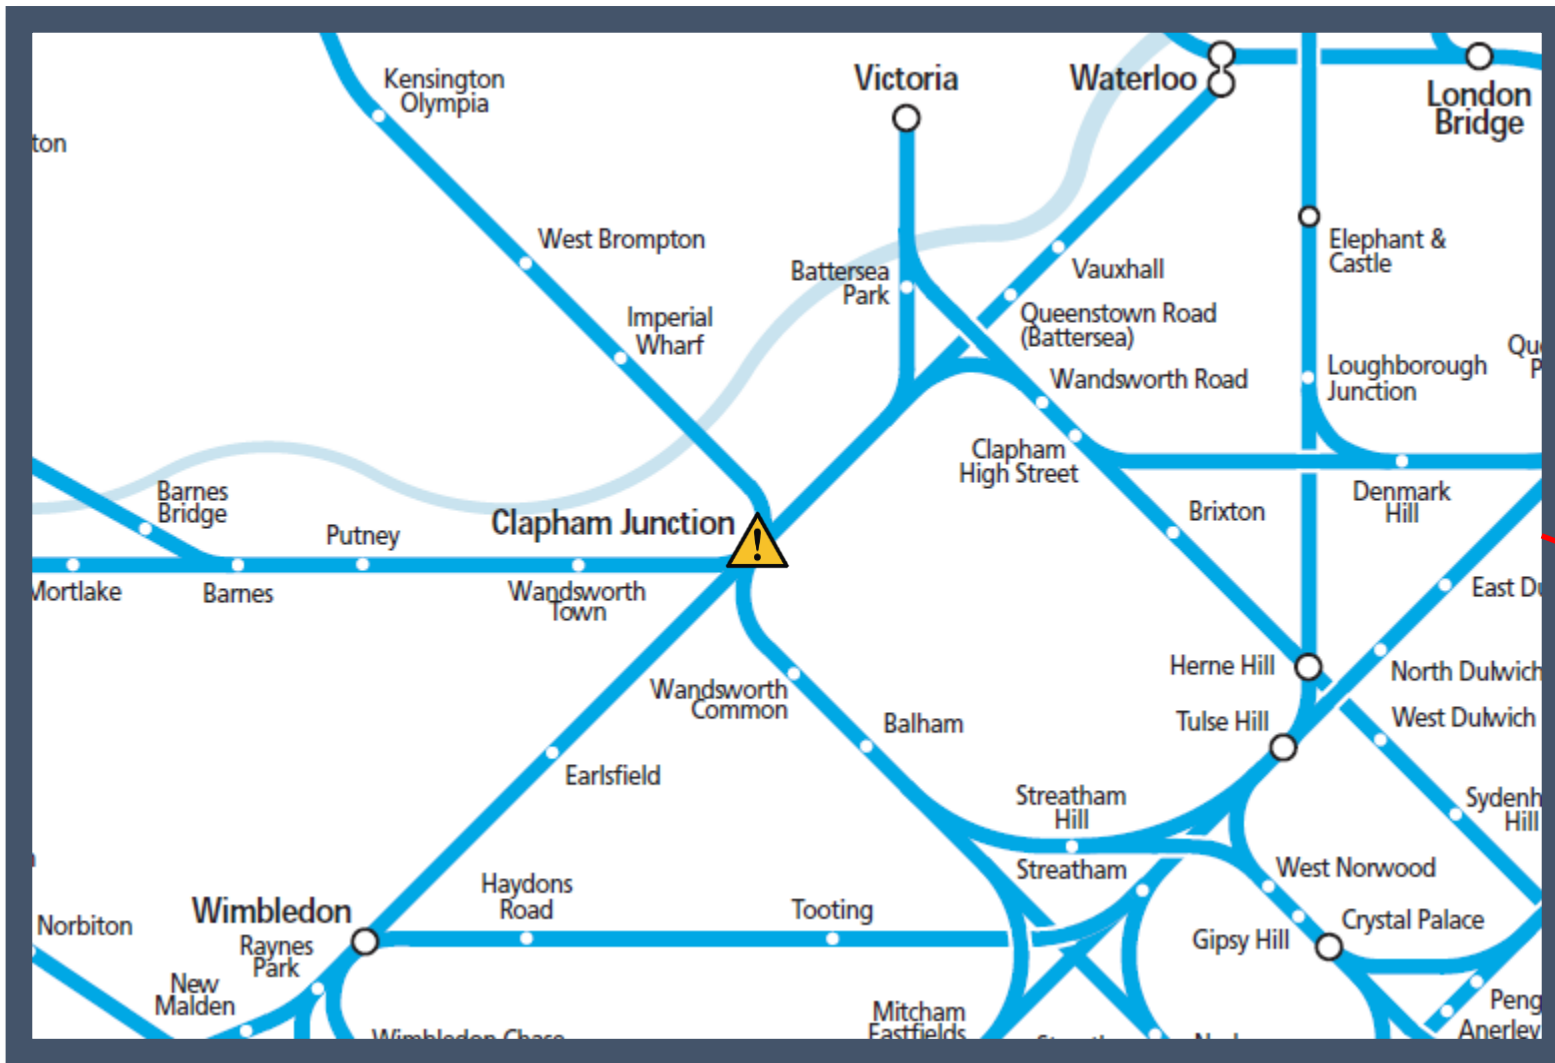

Trespassers on the railway between Willesden Junction and Clapham Junction

TOC affected: London Overground

Key:

Disruption