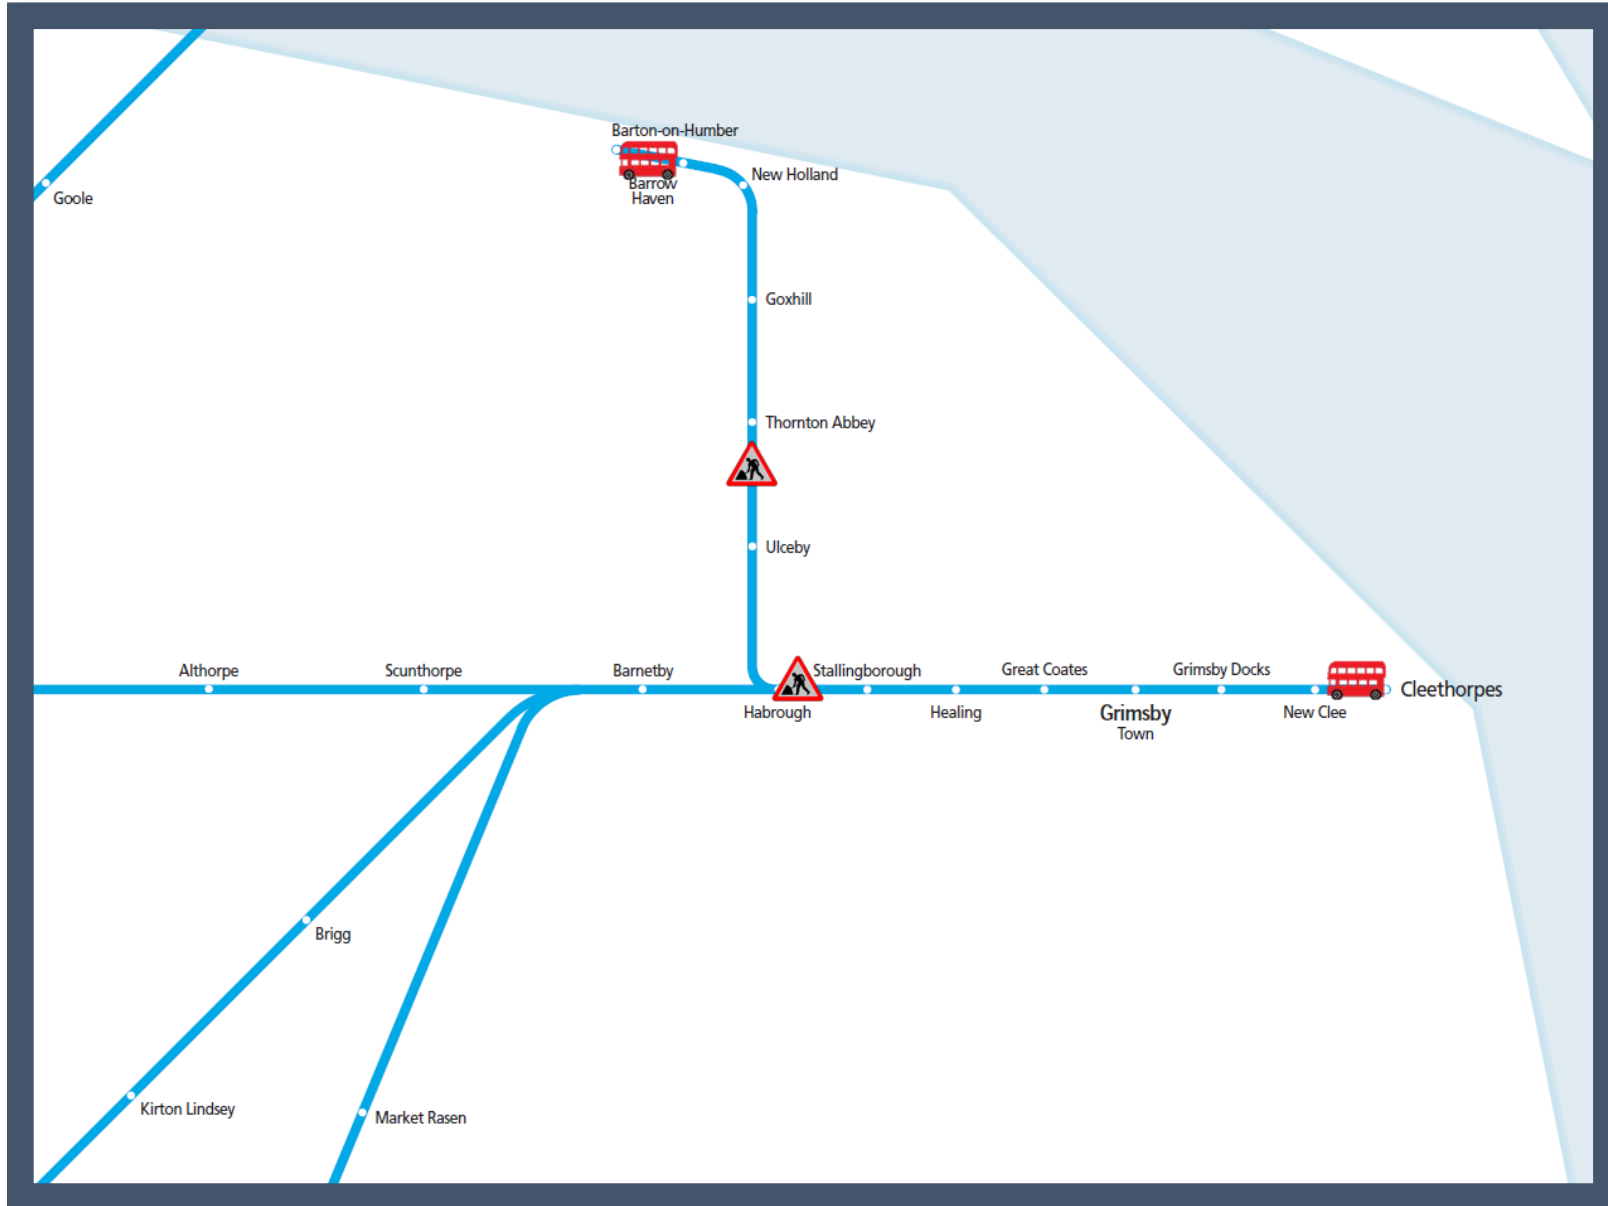

Buses replace trains between Cleethorpes and Barton-on-Humber

TOCs affected: Northern

Key:

Engineering Works

Bus Replacement Services