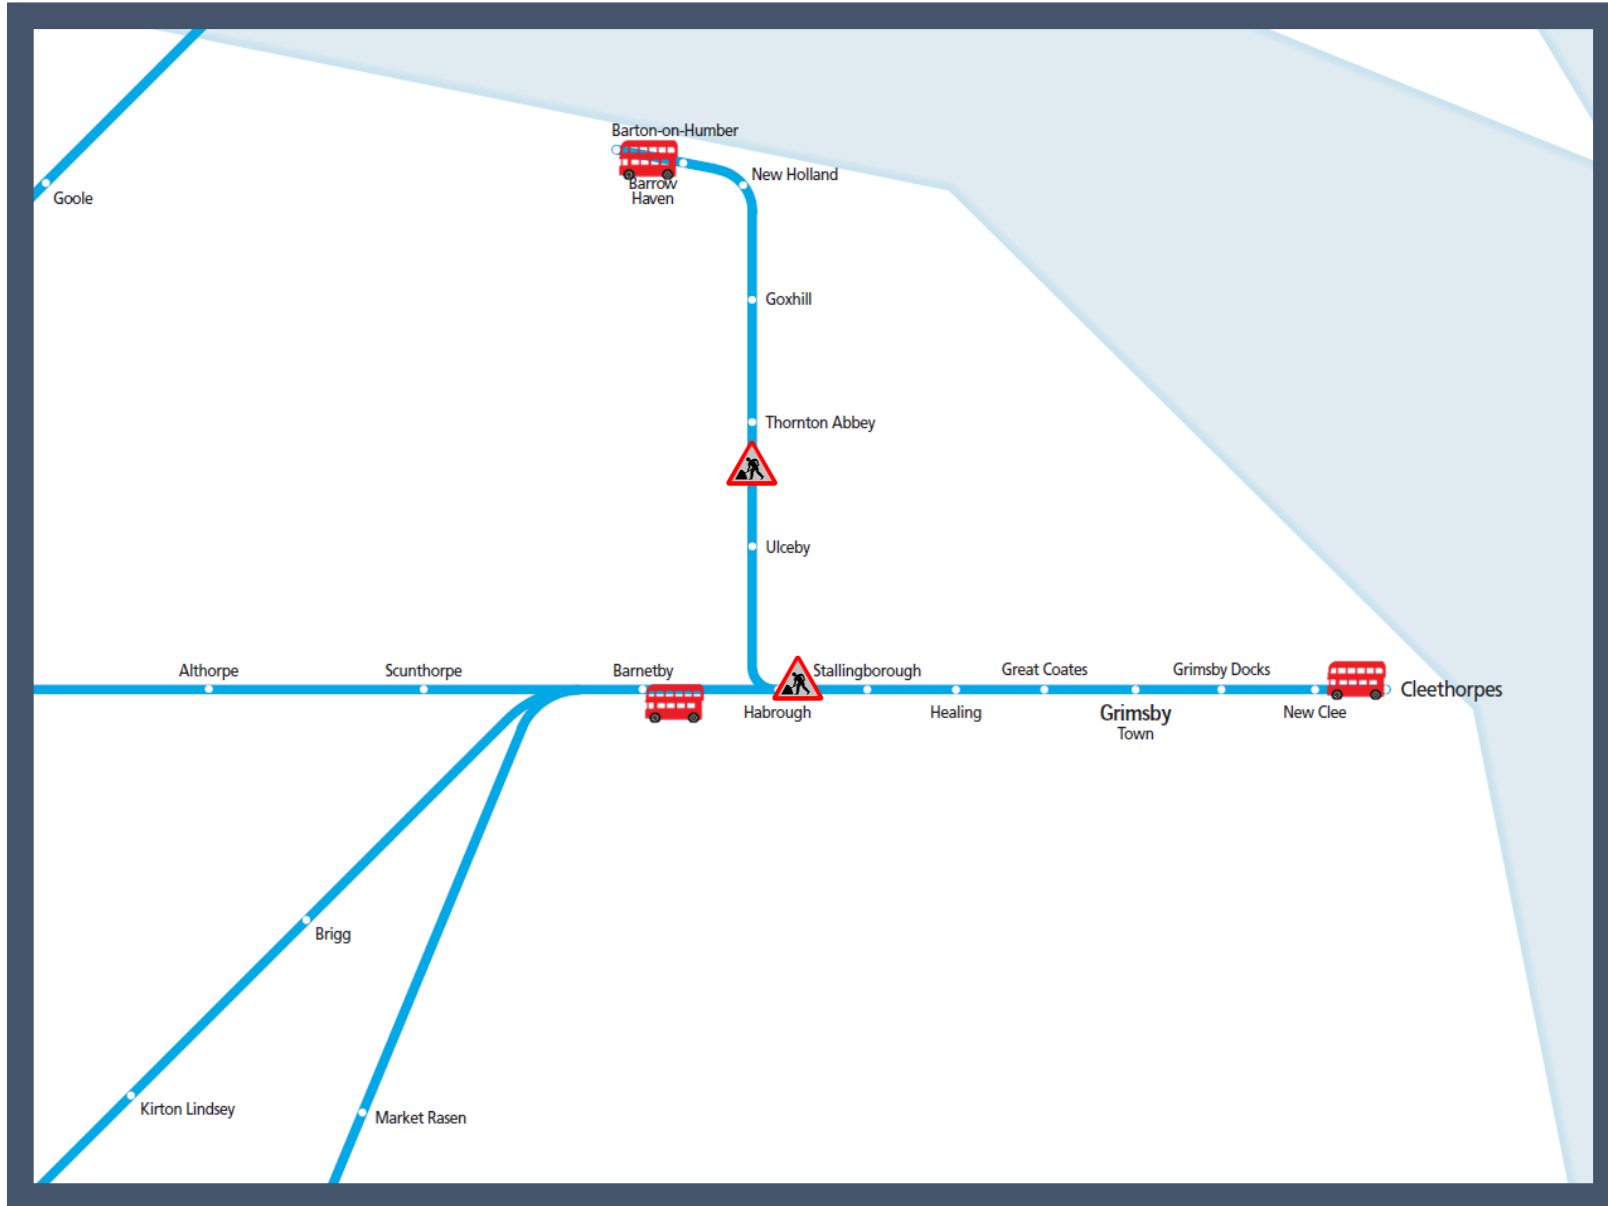

# Buses replace trains between Cleethorpes and Barton-on-Humber / Barnetby

TOCs affected: East Midlands Trains, Northern, TransPennine Express

Key:

Engineering Works

Bus Replacement Services