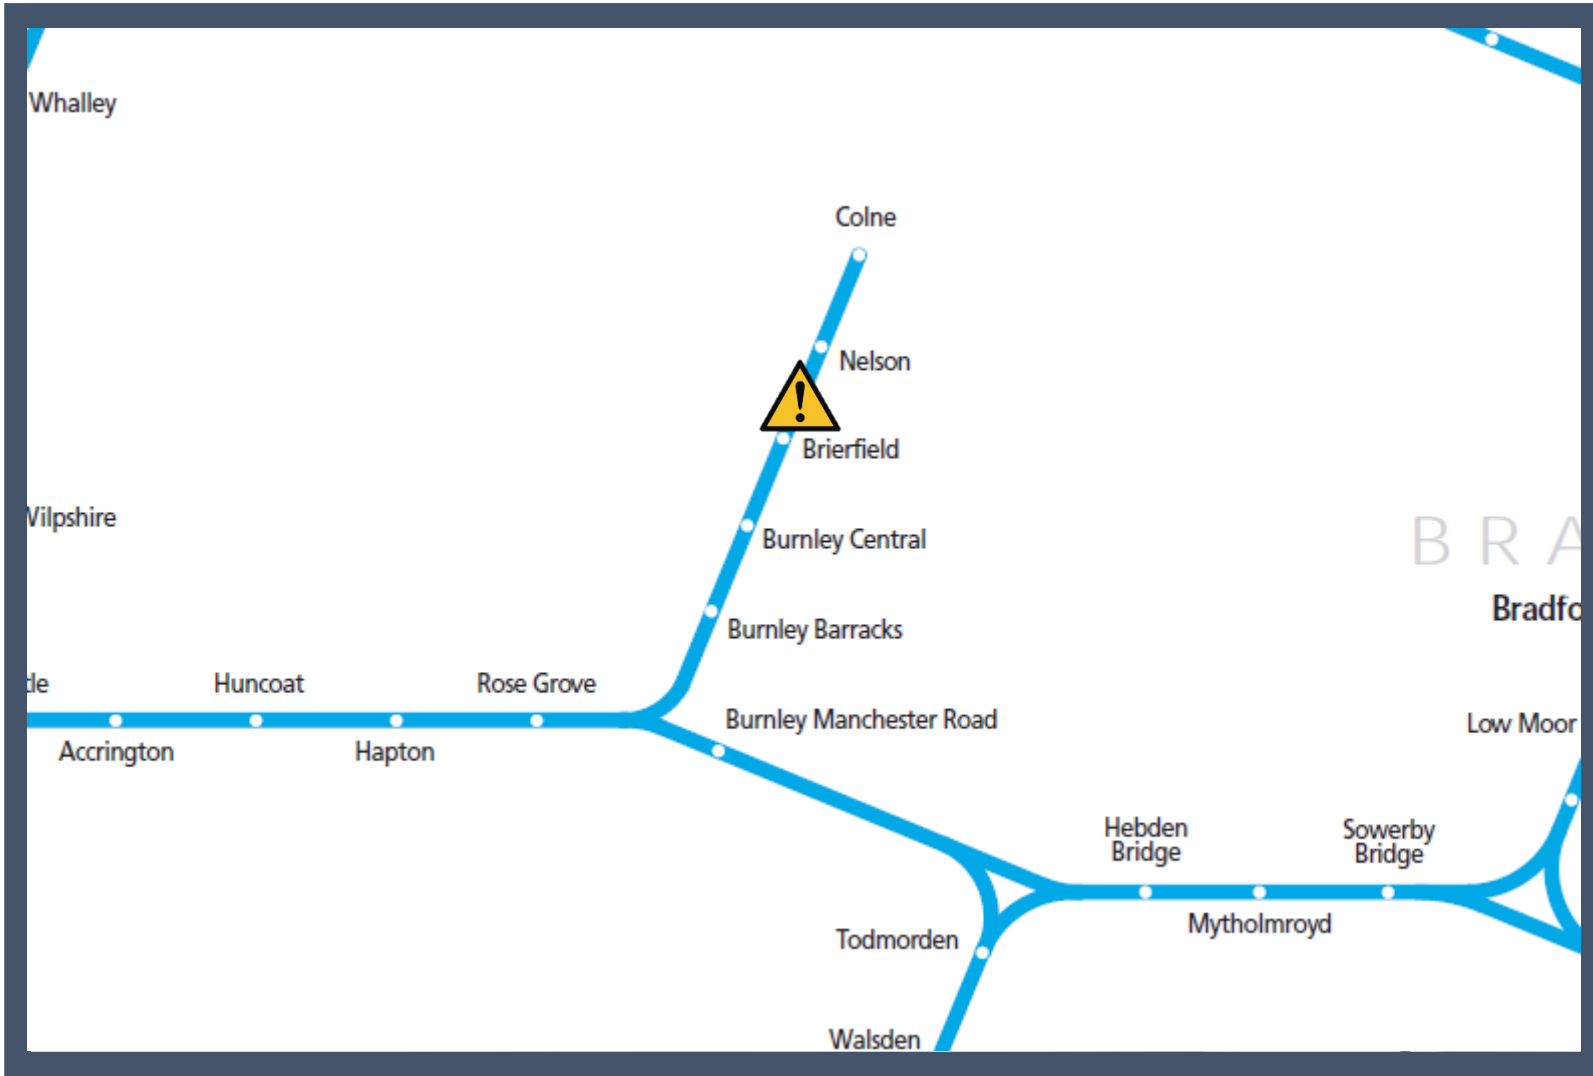

Slippery rails between Burnley Central and Colne

TOC affected: Northern

Key:

Disruption