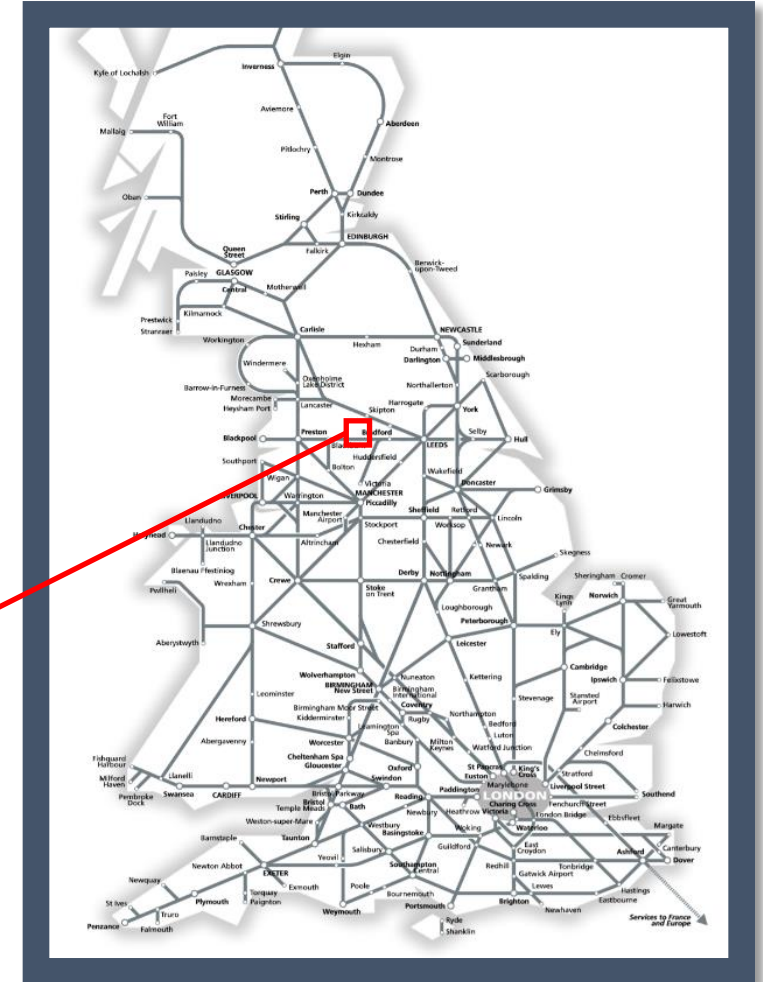

Slippery rails between Burnley Central and Colne

TOC affected: Northern

Key:

Disruption