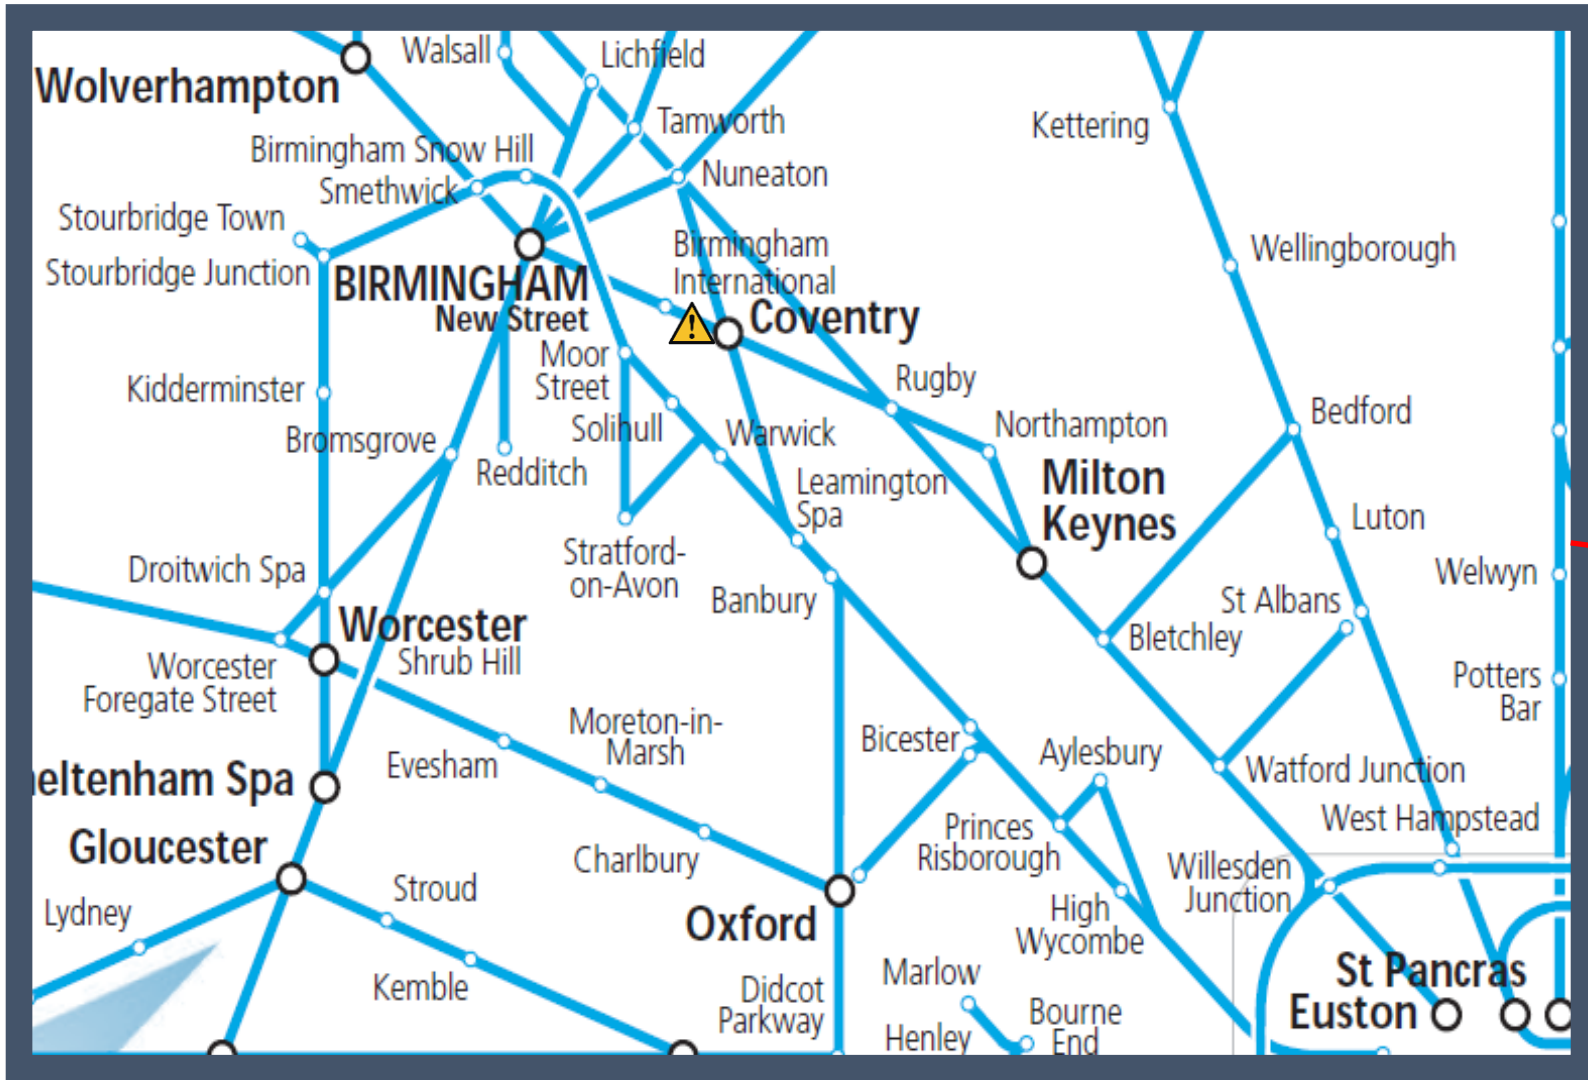

Emergency services are dealing with and incident between Birmingham International and Coventry

TOC's affected: CrossCountry, London Northwestern Railway

Key:

Disruption