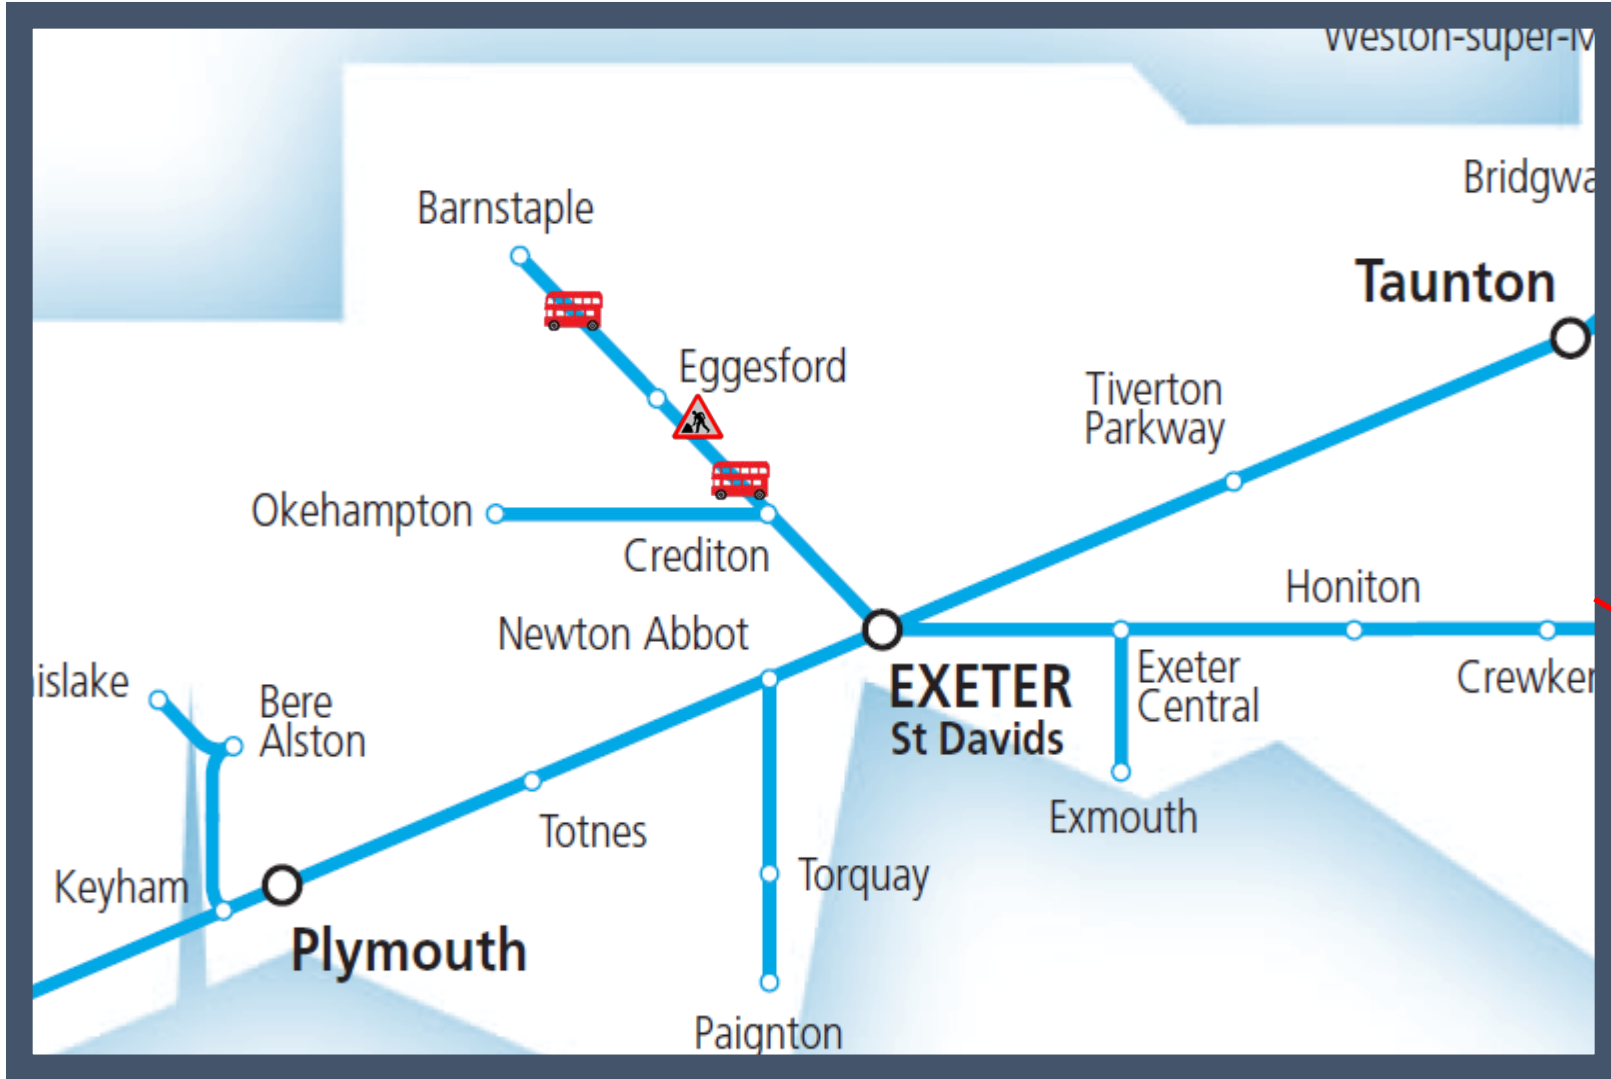

Buses replace trains between Crediton and Barnstaple

TOC affected: Great Western Railway

Key:

	Engineering Works
	Bus Replacement Services