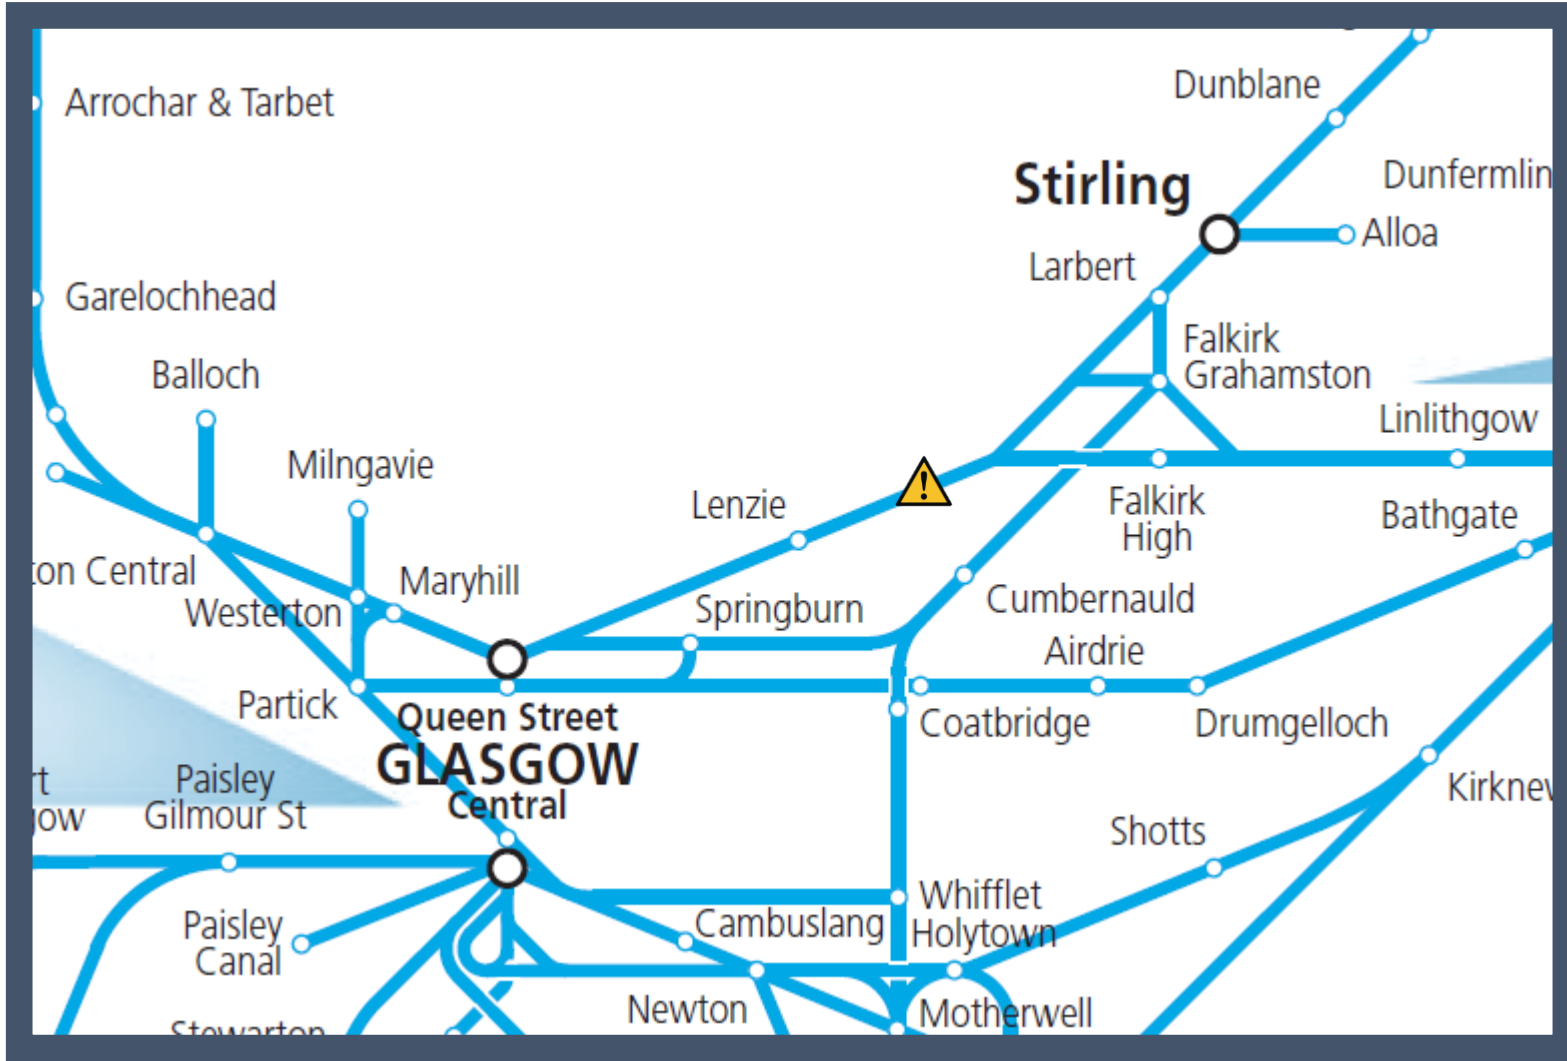

# A broken down train between Croy and Falkirk High

TOC affected: ScotRail

Key:

	Disruption
---	------------