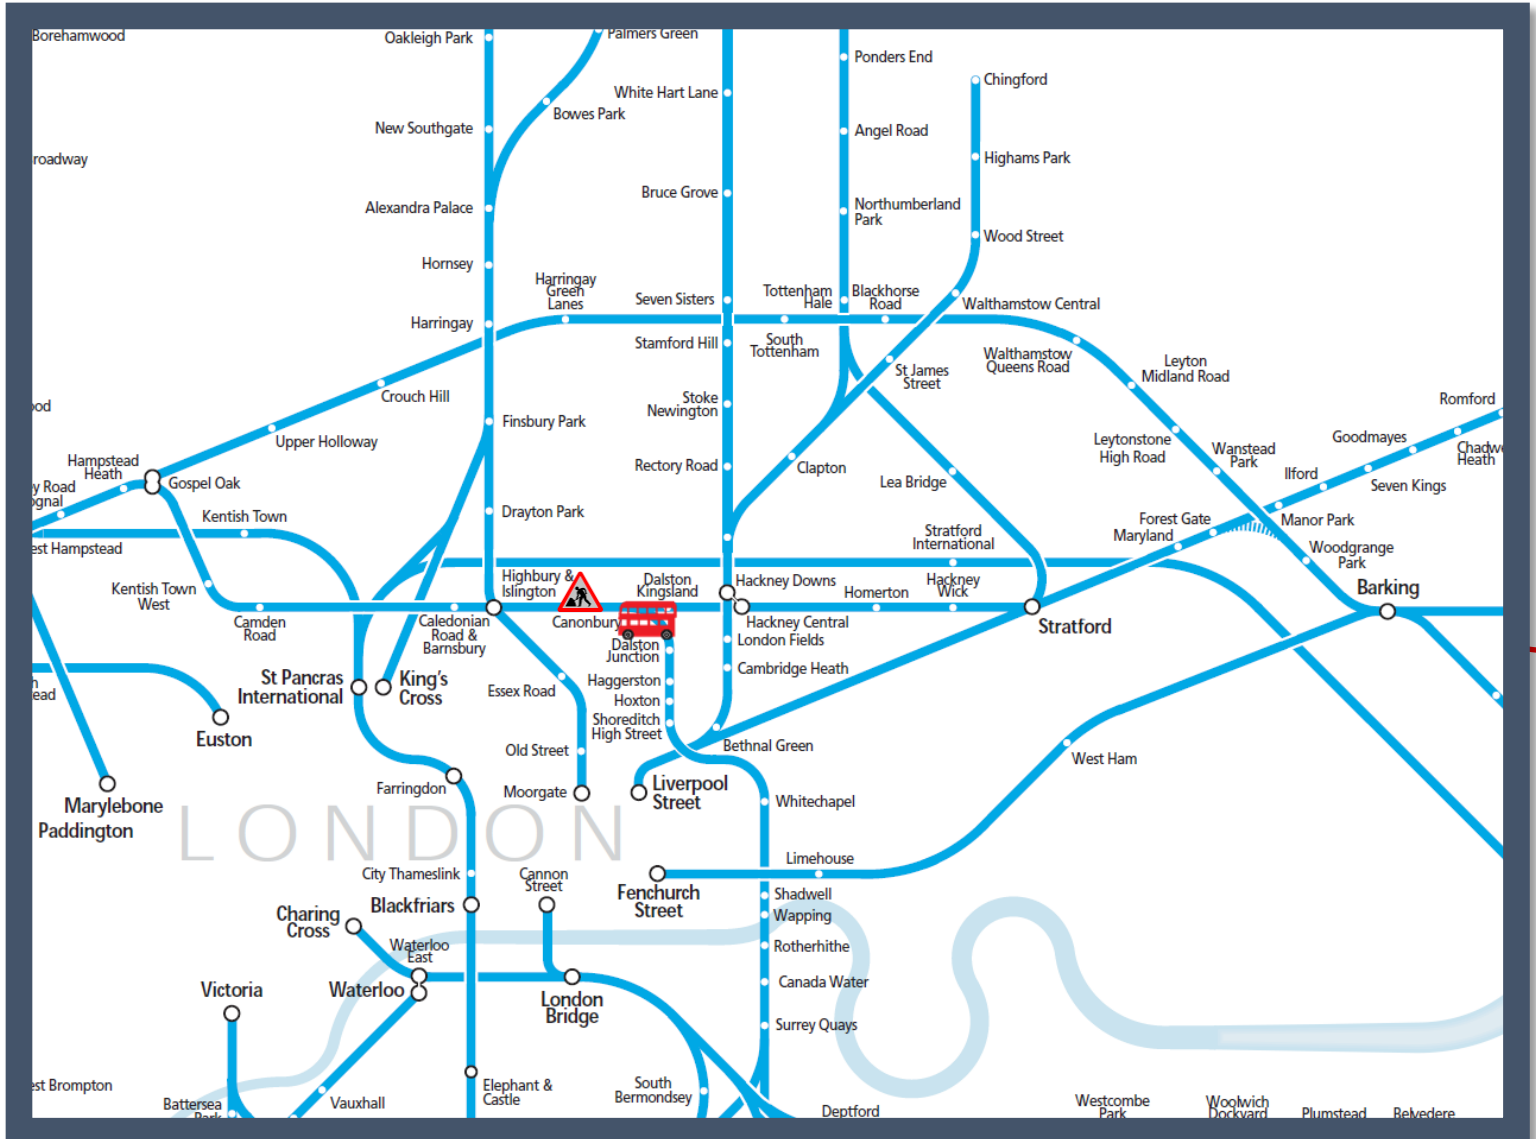

Buses replace trains between Dalston Junction and Highbury & Islington from 22:30

TOC affected: London Overground

Key:

	Engineering Works
	Bus Replacement Services