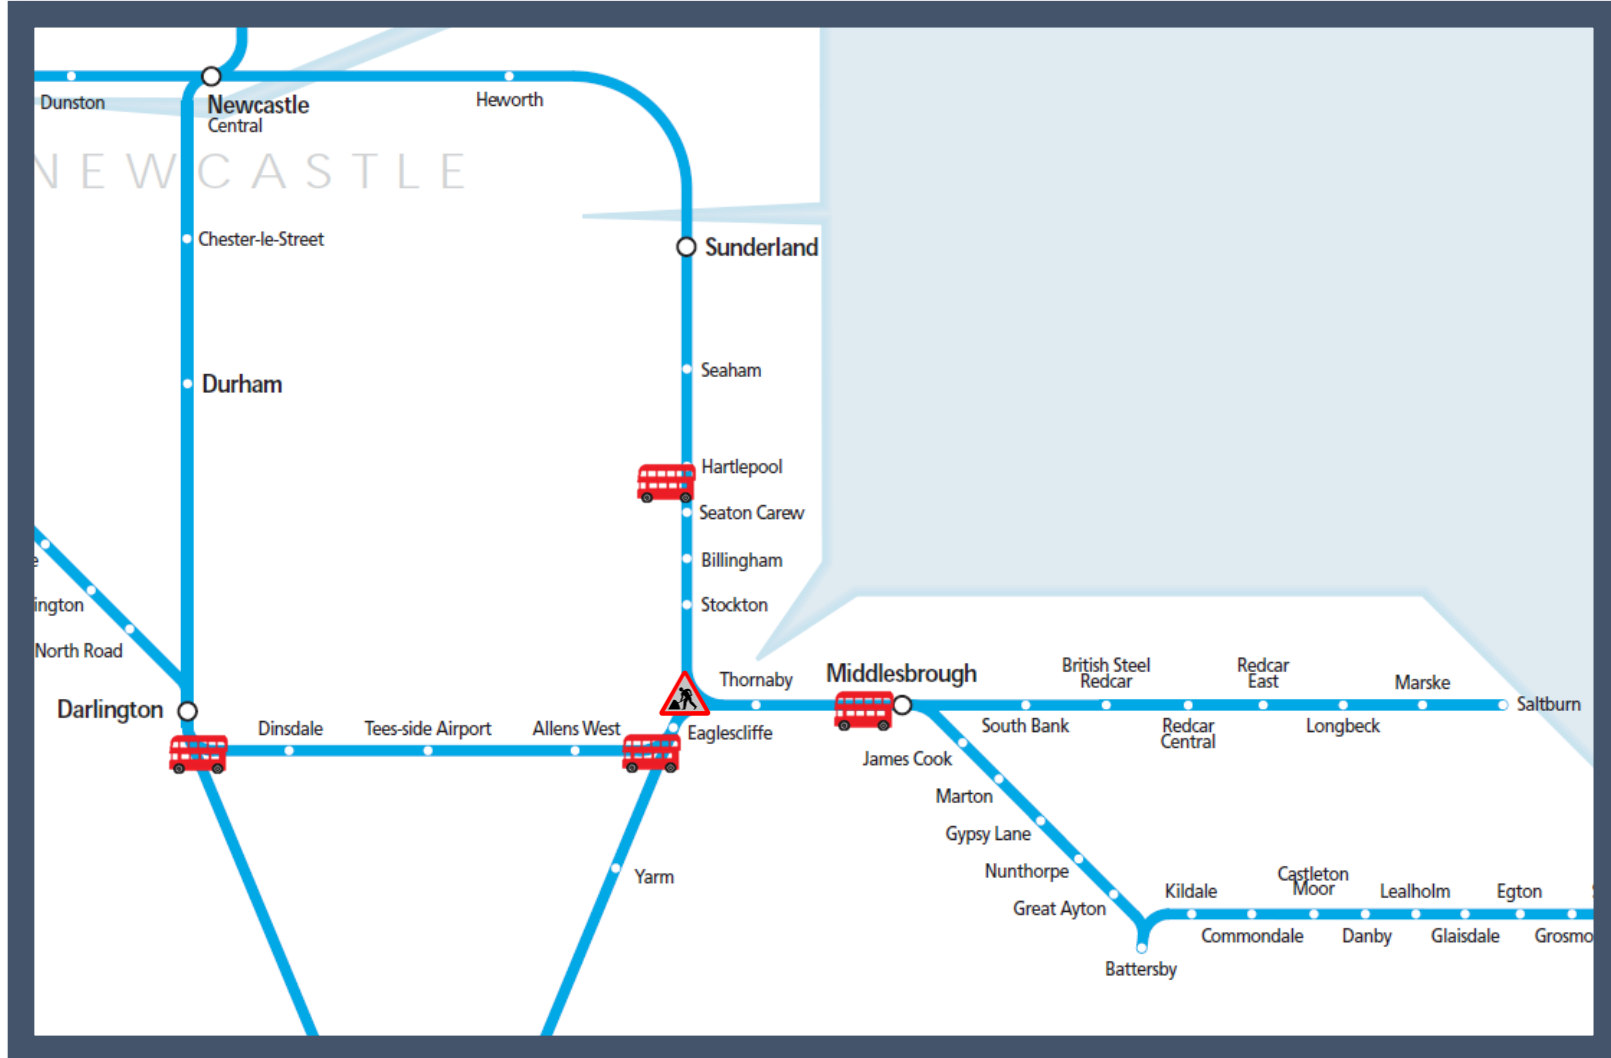

Buses replace trains between Darlington and Middlesbrough / Hartlepool from 23:00

TOCs affected: Grand Central, Northern

Key:

Engineering Works

Bus Replacement Services