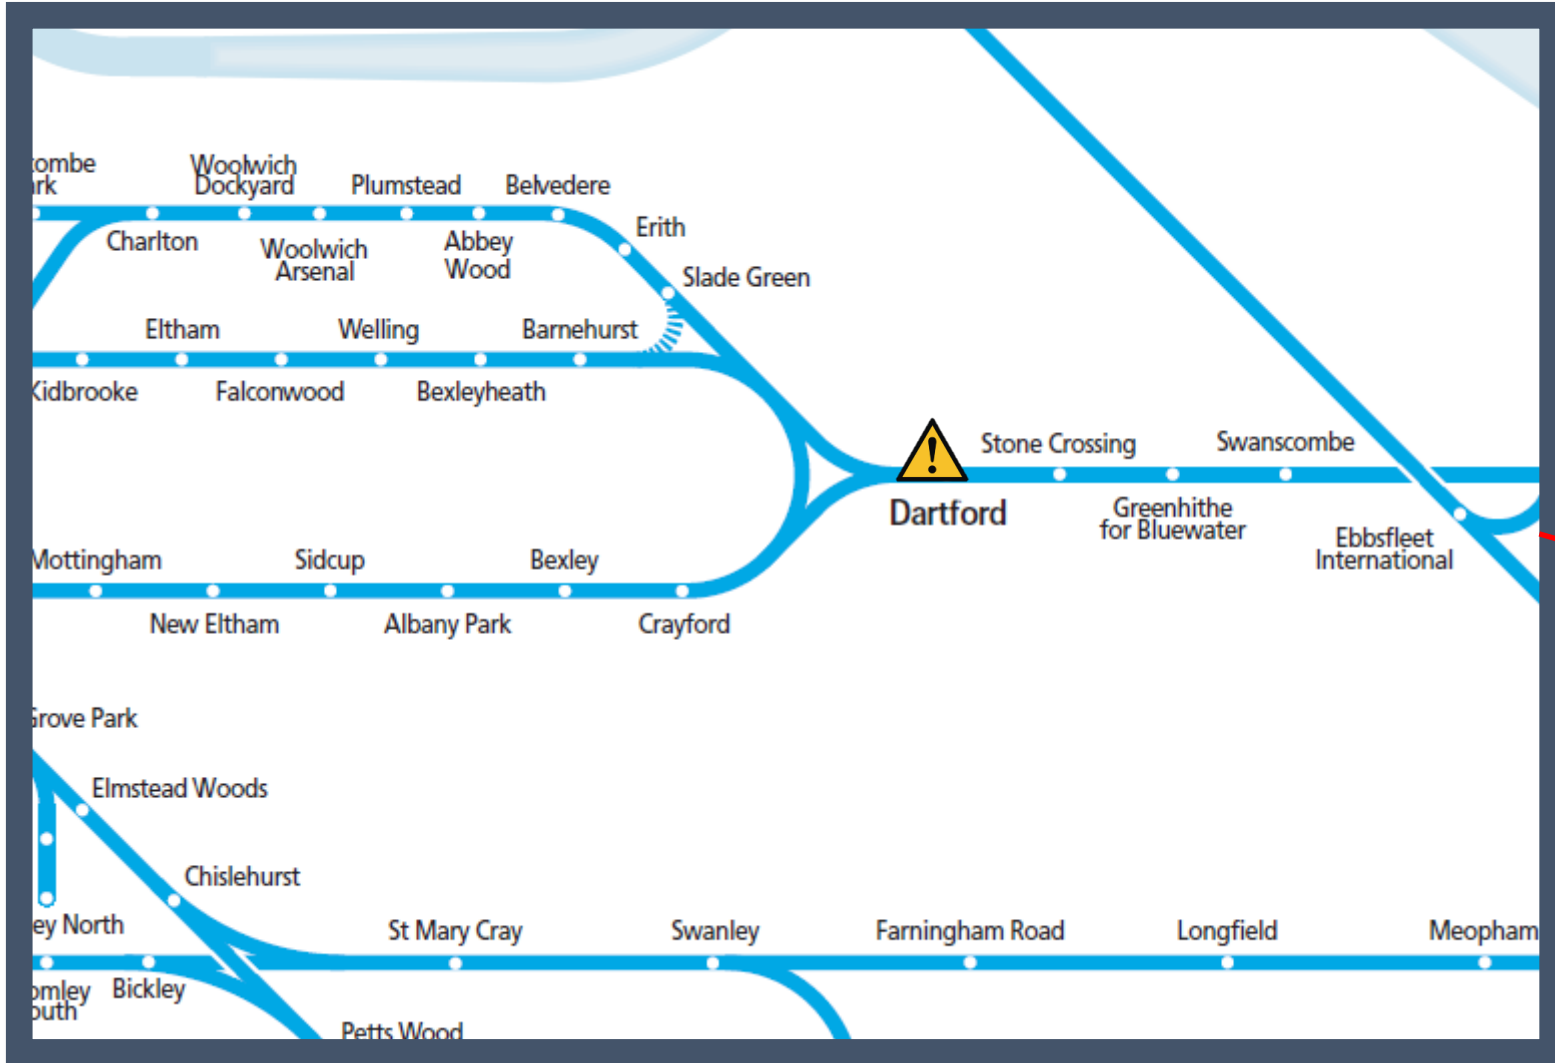

Signalling problems at Dartford

TOC affected: Southeastern

Key:

Disruption