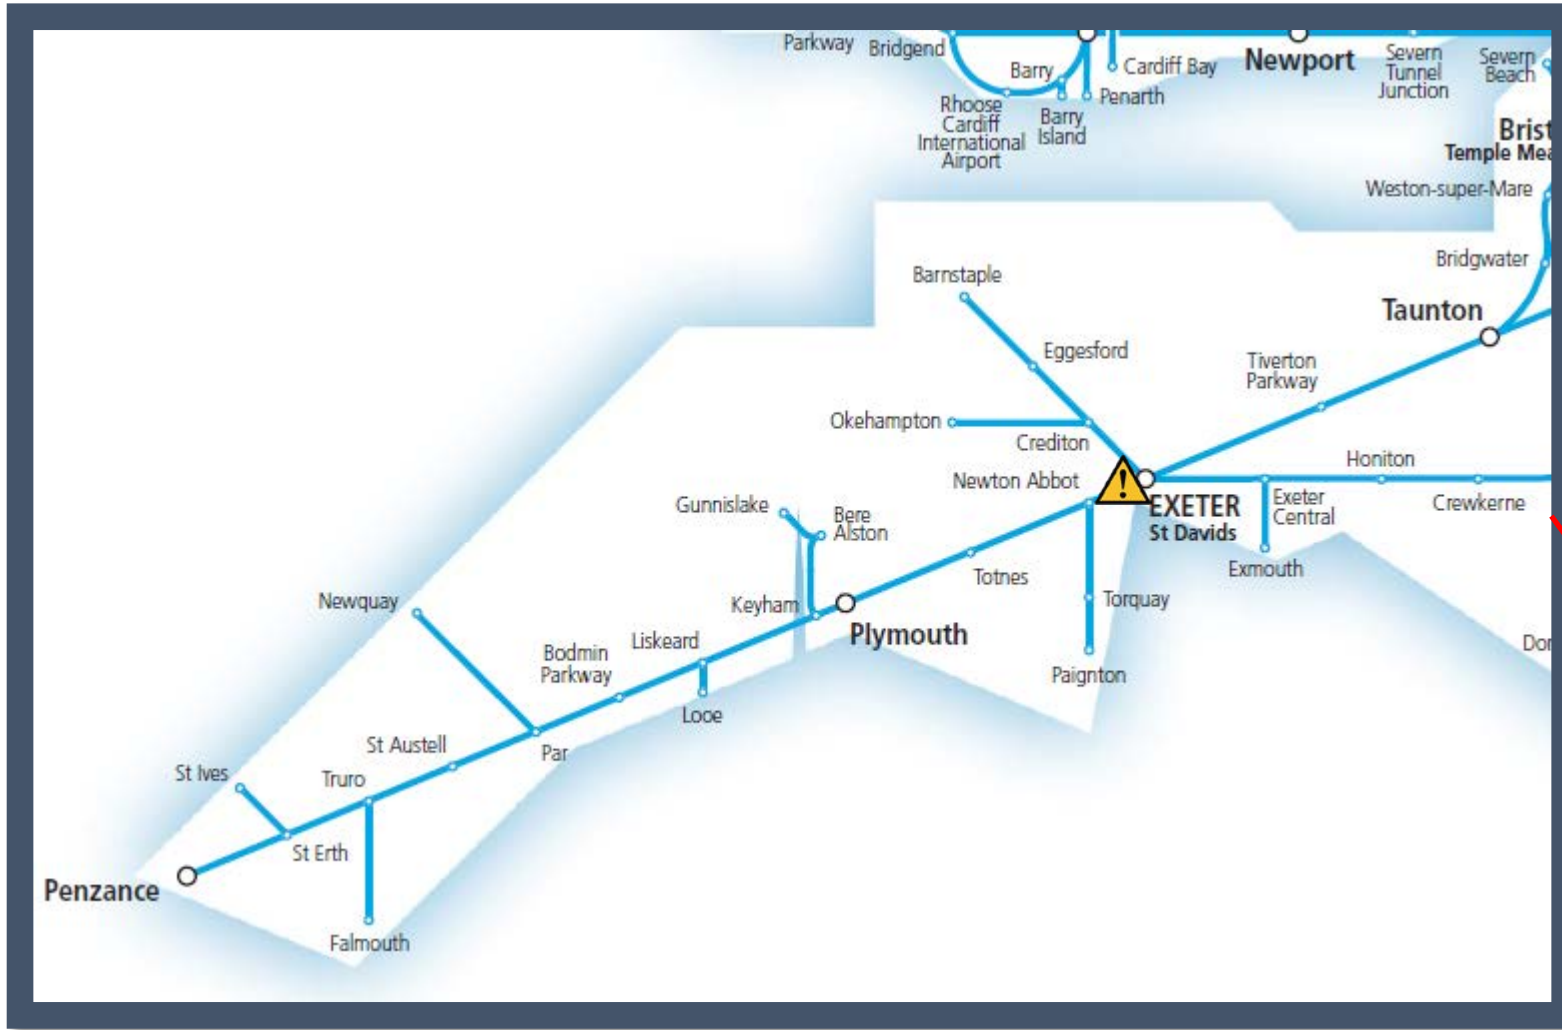

Severe weather has been forecast in the Dawlish area

TOC affected: CrossCountry

Key:

Disruption