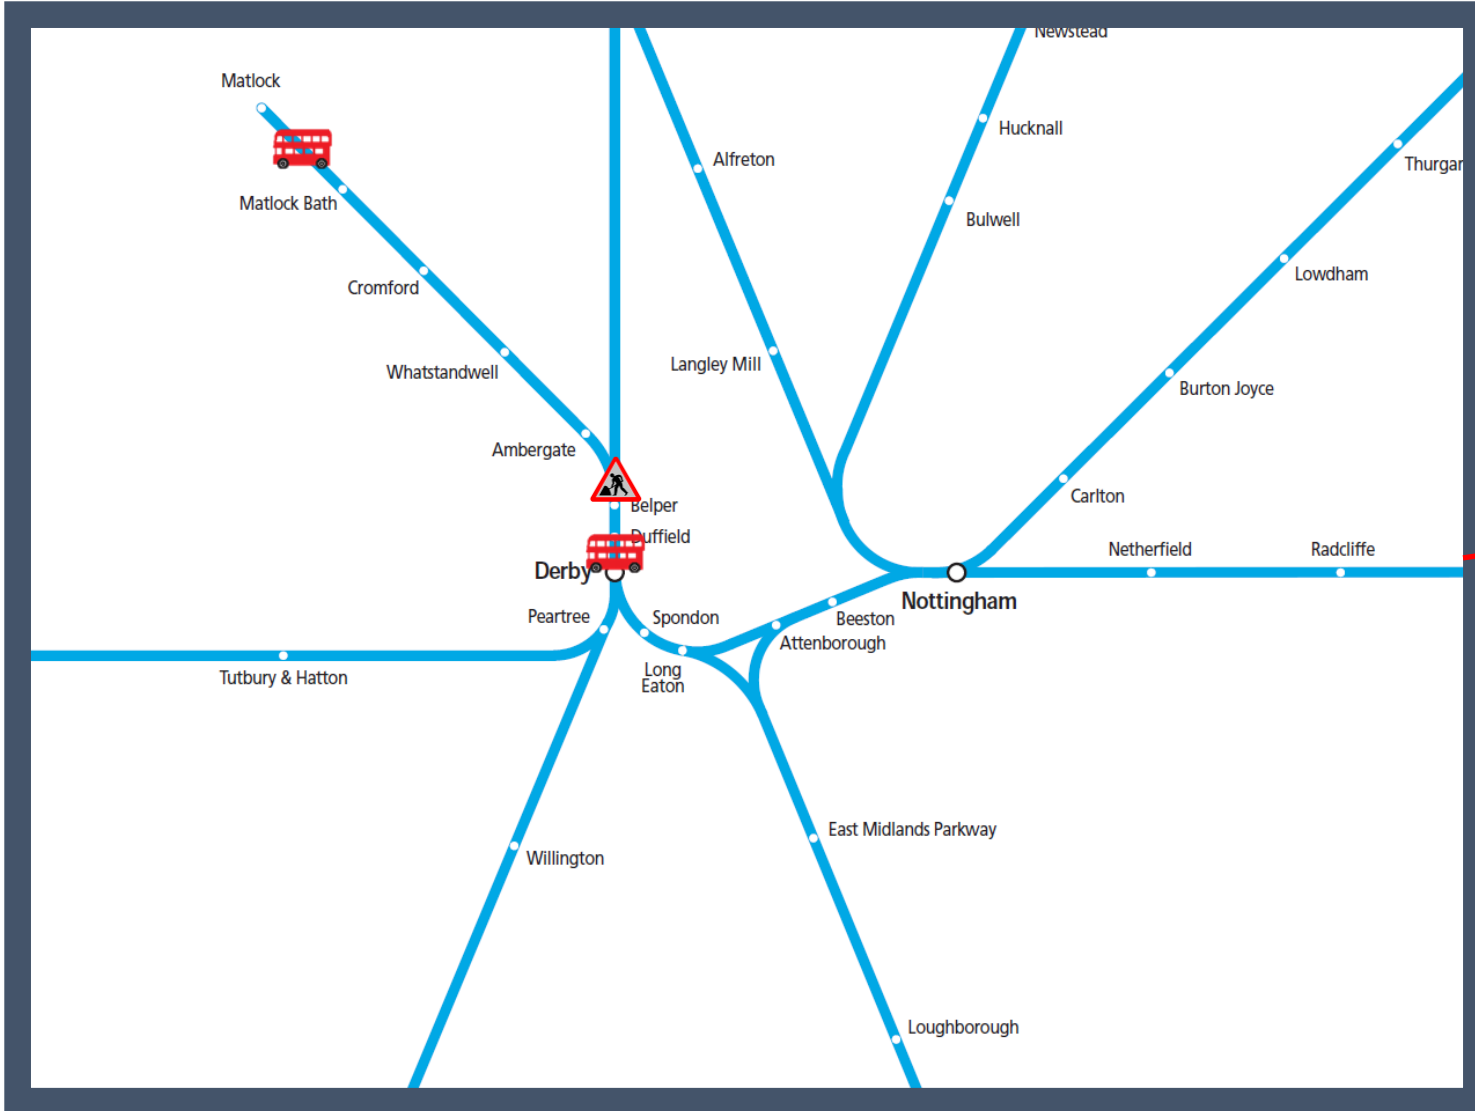

Amended service through Derby

TOC affected: CrossCountry, East Midlands Trains

Key:

Engineering Works