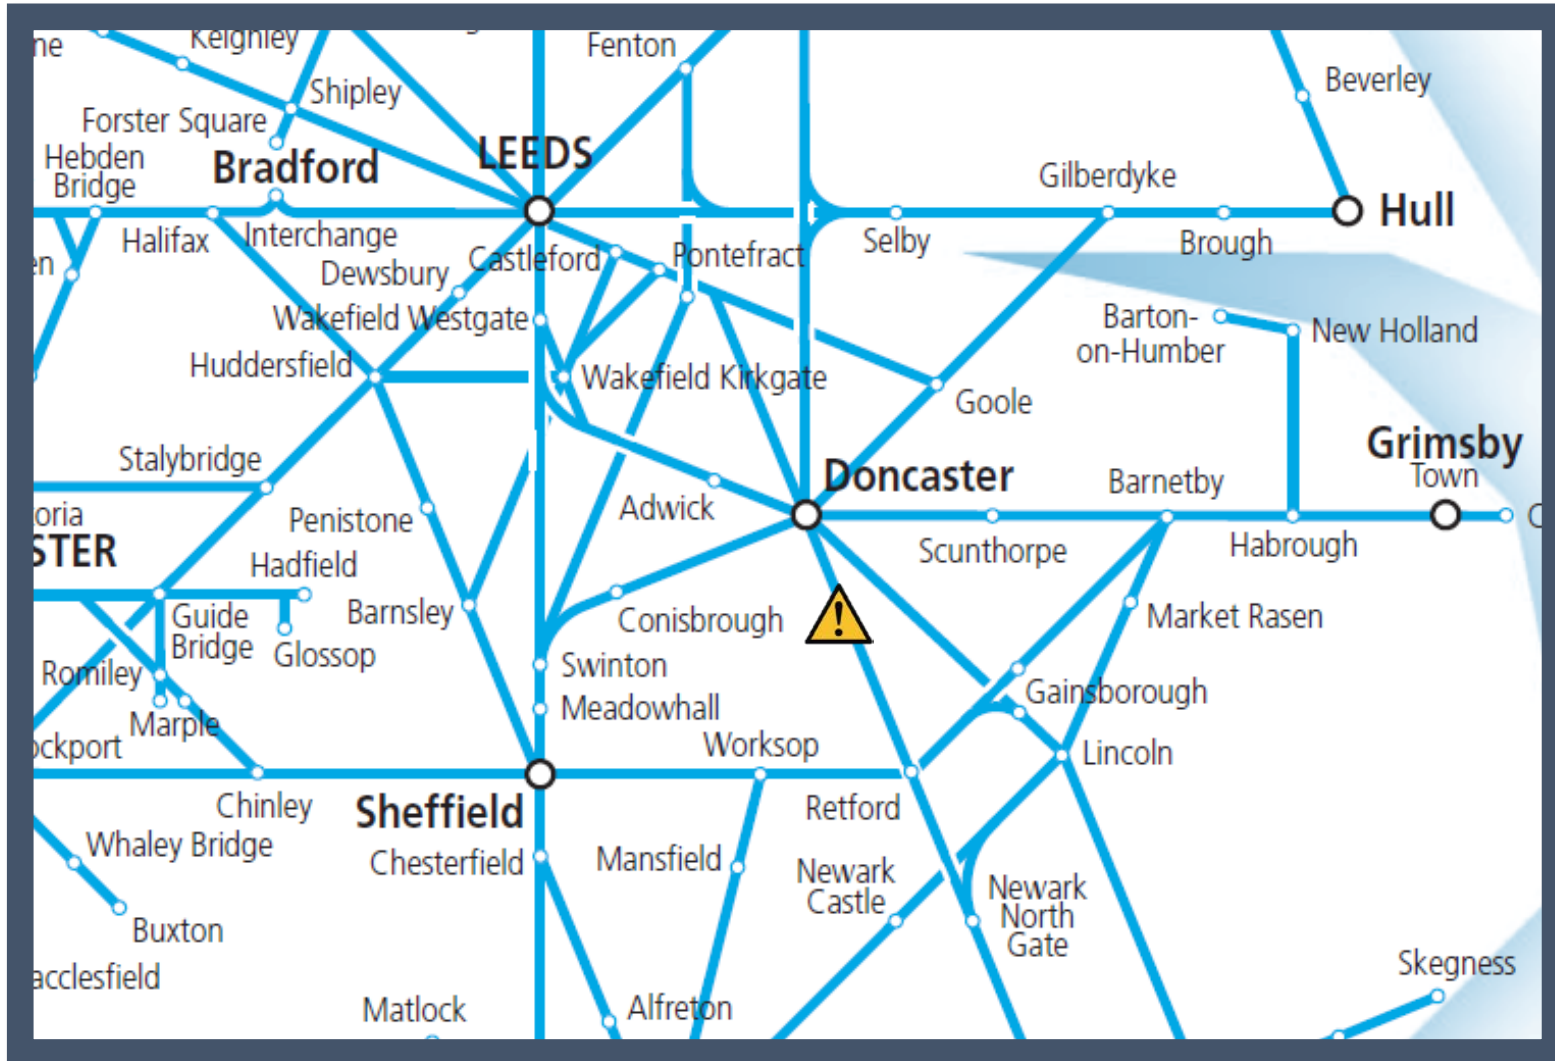

# A broken down train between Retford and Doncaster

TOCs affected: Hull Trains and London North Eastern Railway

Key:

Disruption