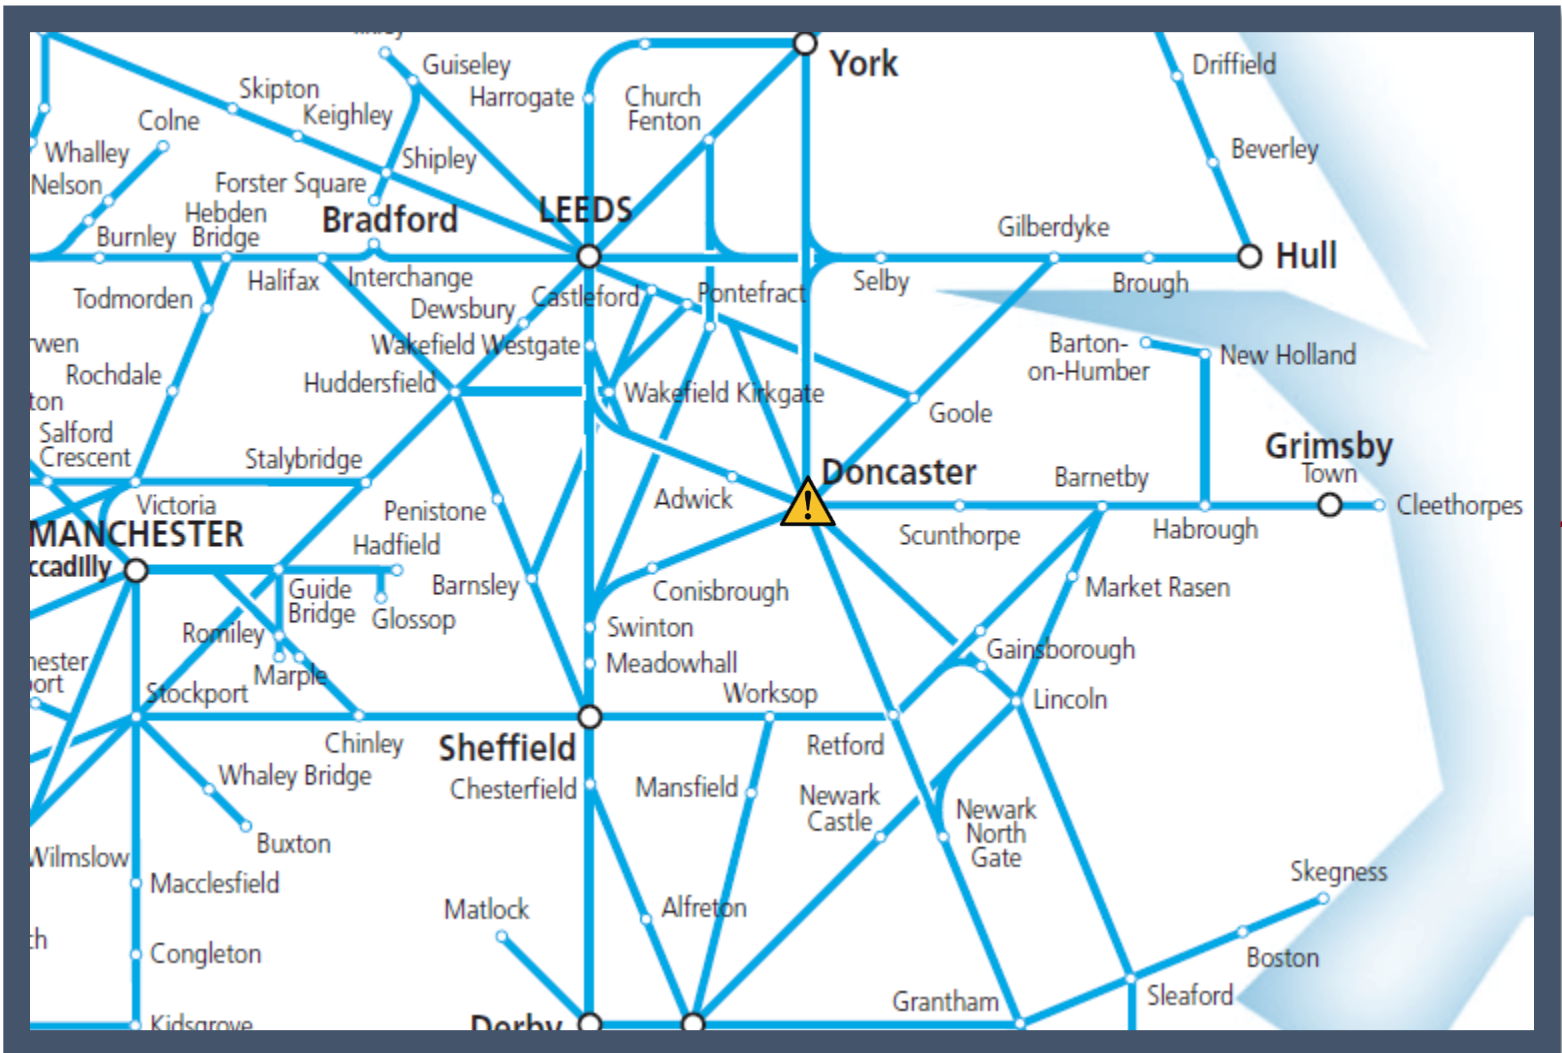

# A failure of the power supply in the Doncaster area

TOCs affected: CrossCountry, East Midlands Trains, Grand Central, Hull Trains, LNER, Northern and TransPennine Express

Key:

	Disruption
--	------------