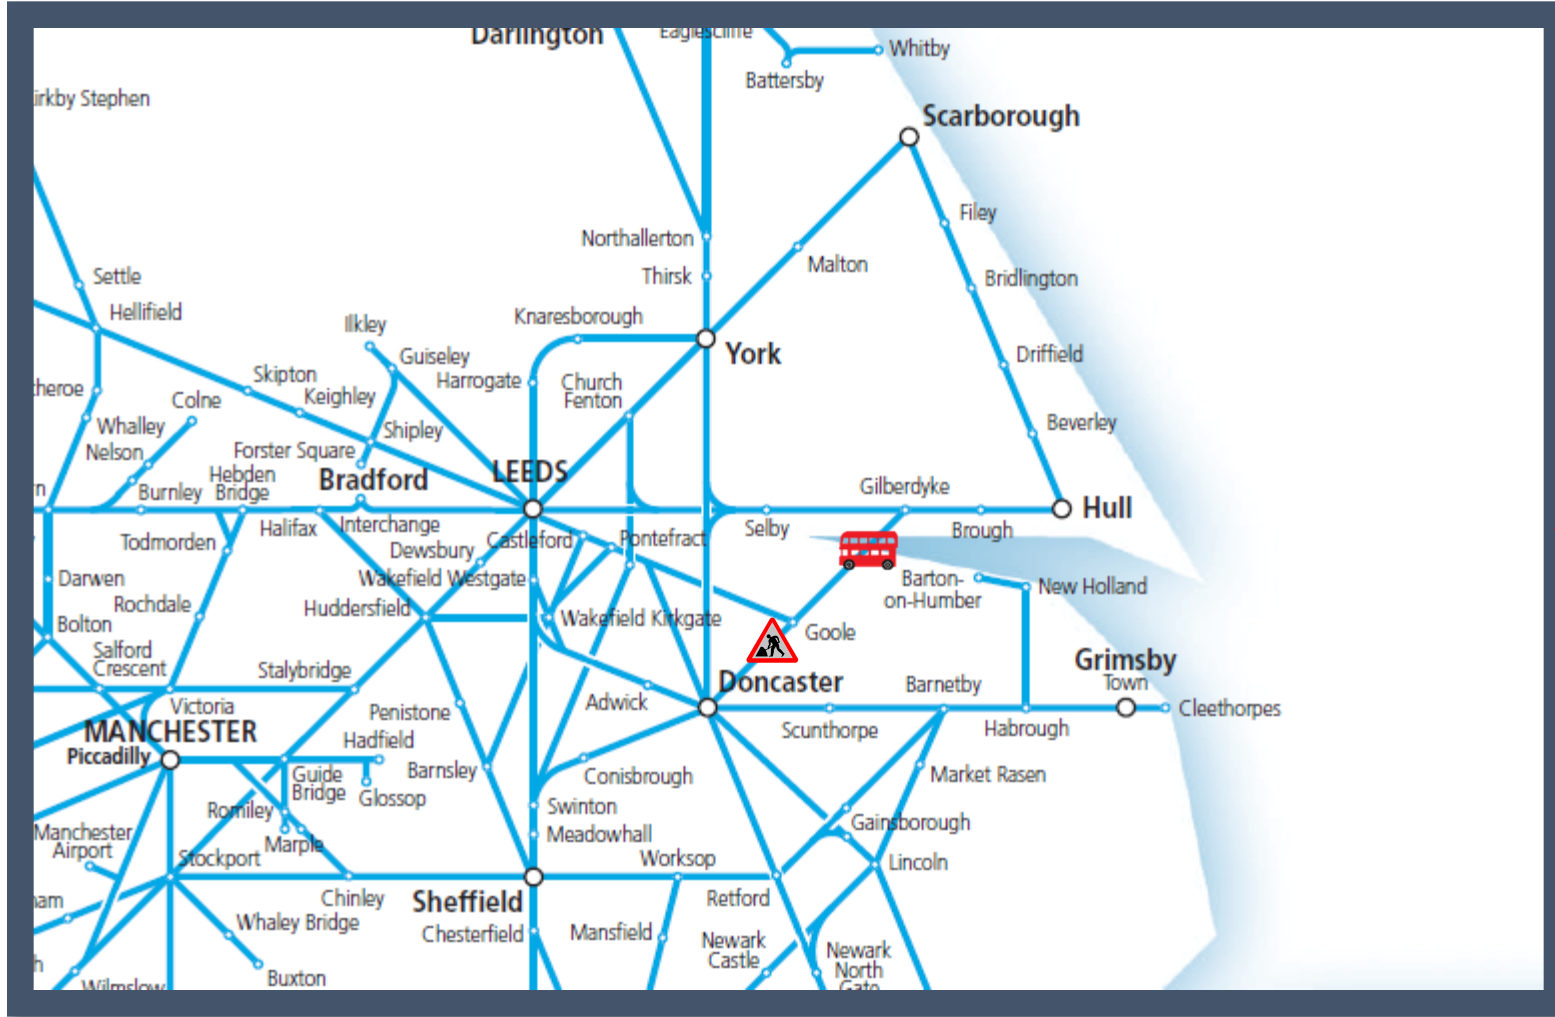

Buses replace trains between Doncaster and Hull via Goole

TOC affected: Northern

Key:

Engineering Works

Bus Replacement Services