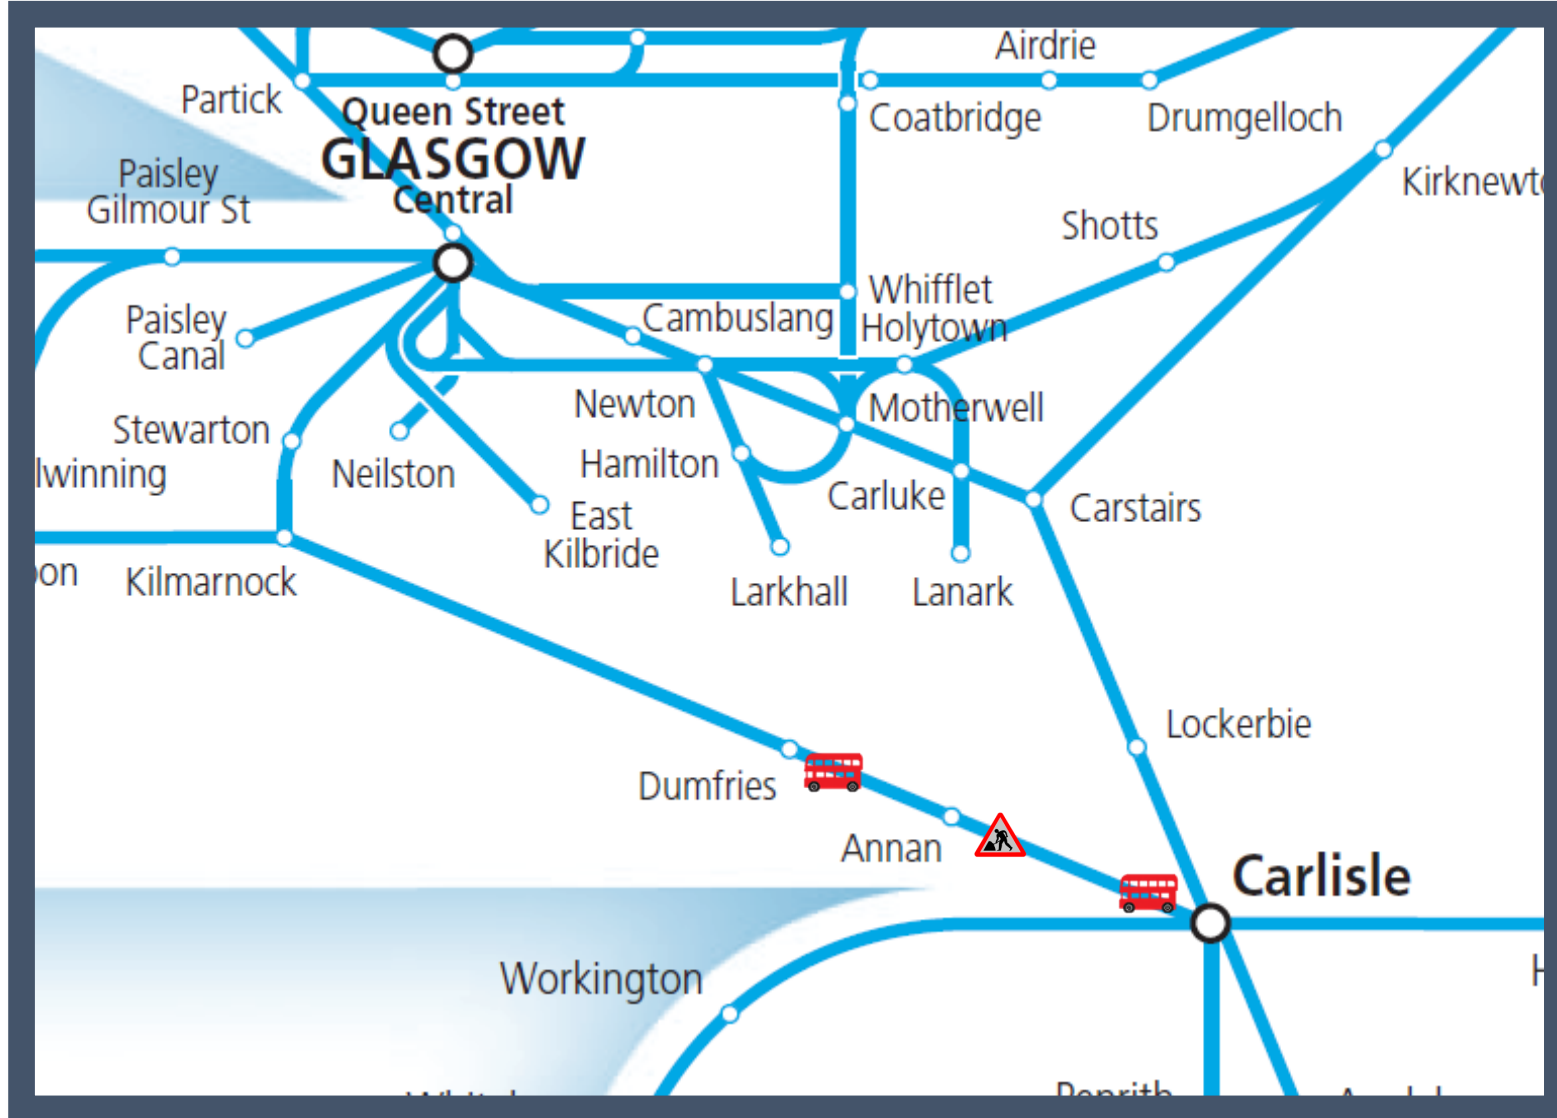

Buses replace trains between Dumfries and Carlisle
TOC affected: ScotRail

Key:

	Engineering Works
	Bus Replacement Services