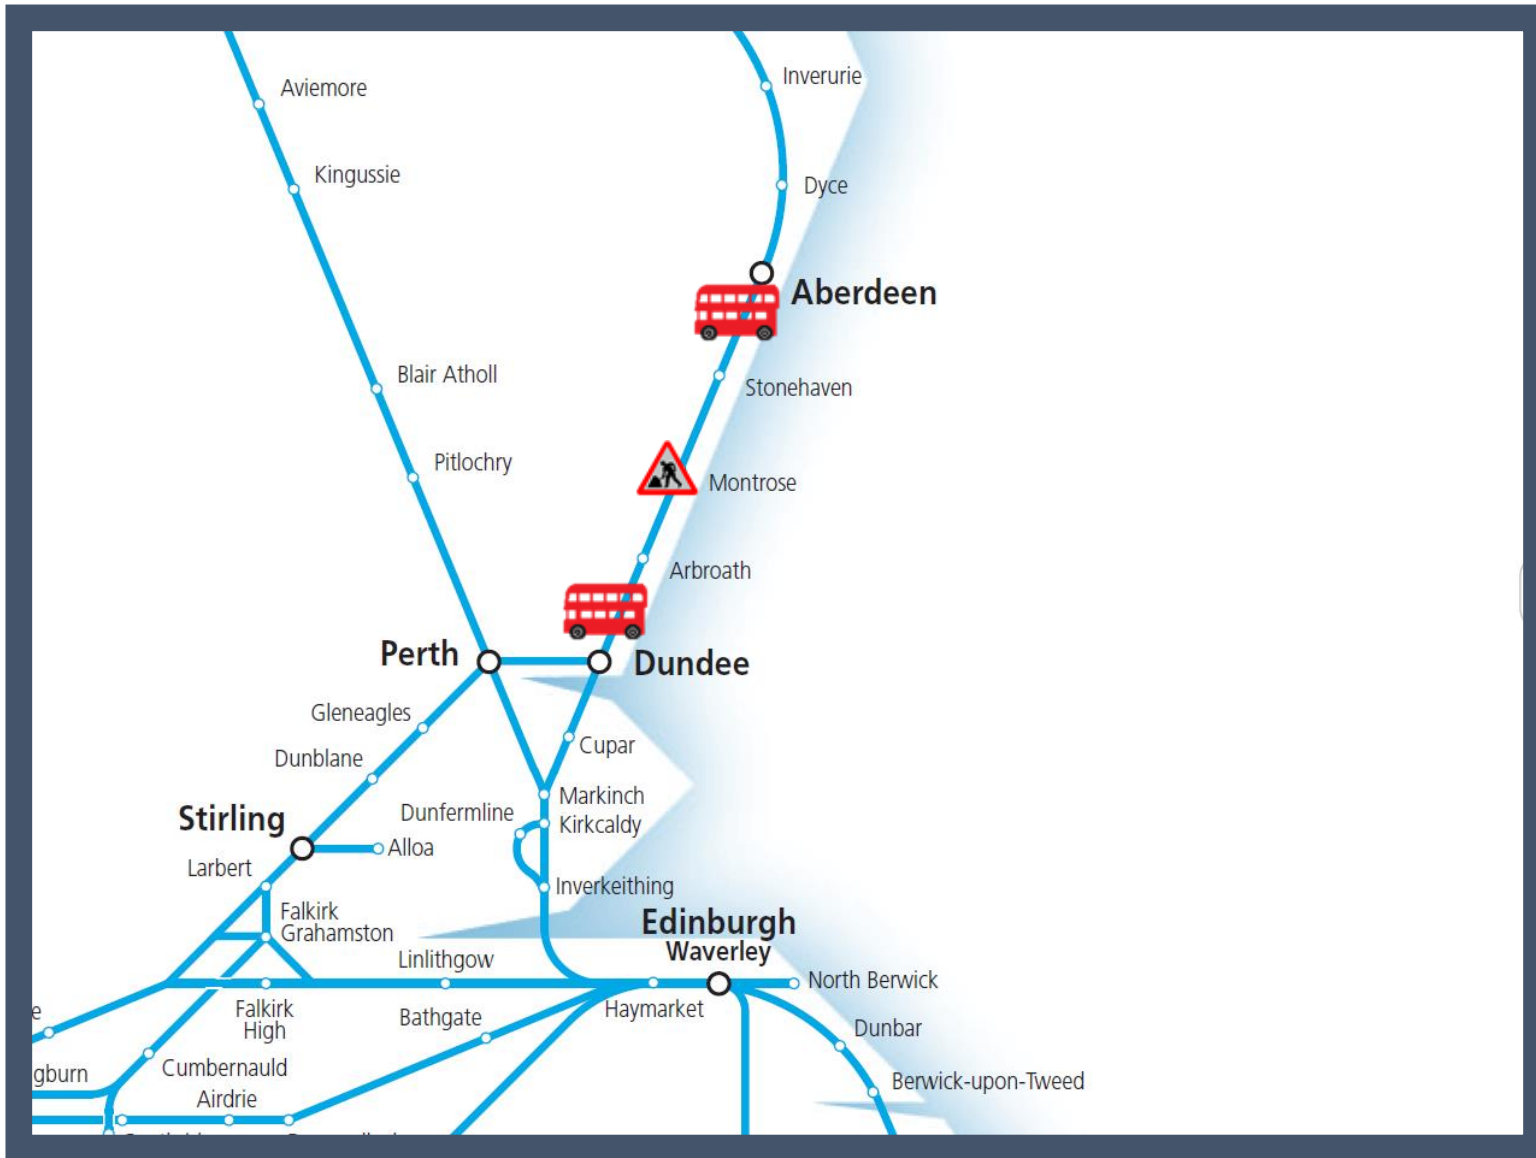

Buses replace trains between Dundee and Aberdeen

TOCs affected: Caledonian Sleeper, CrossCountry, LNER, ScotRail

Key:

Engineering Works

Bus Replacement Services