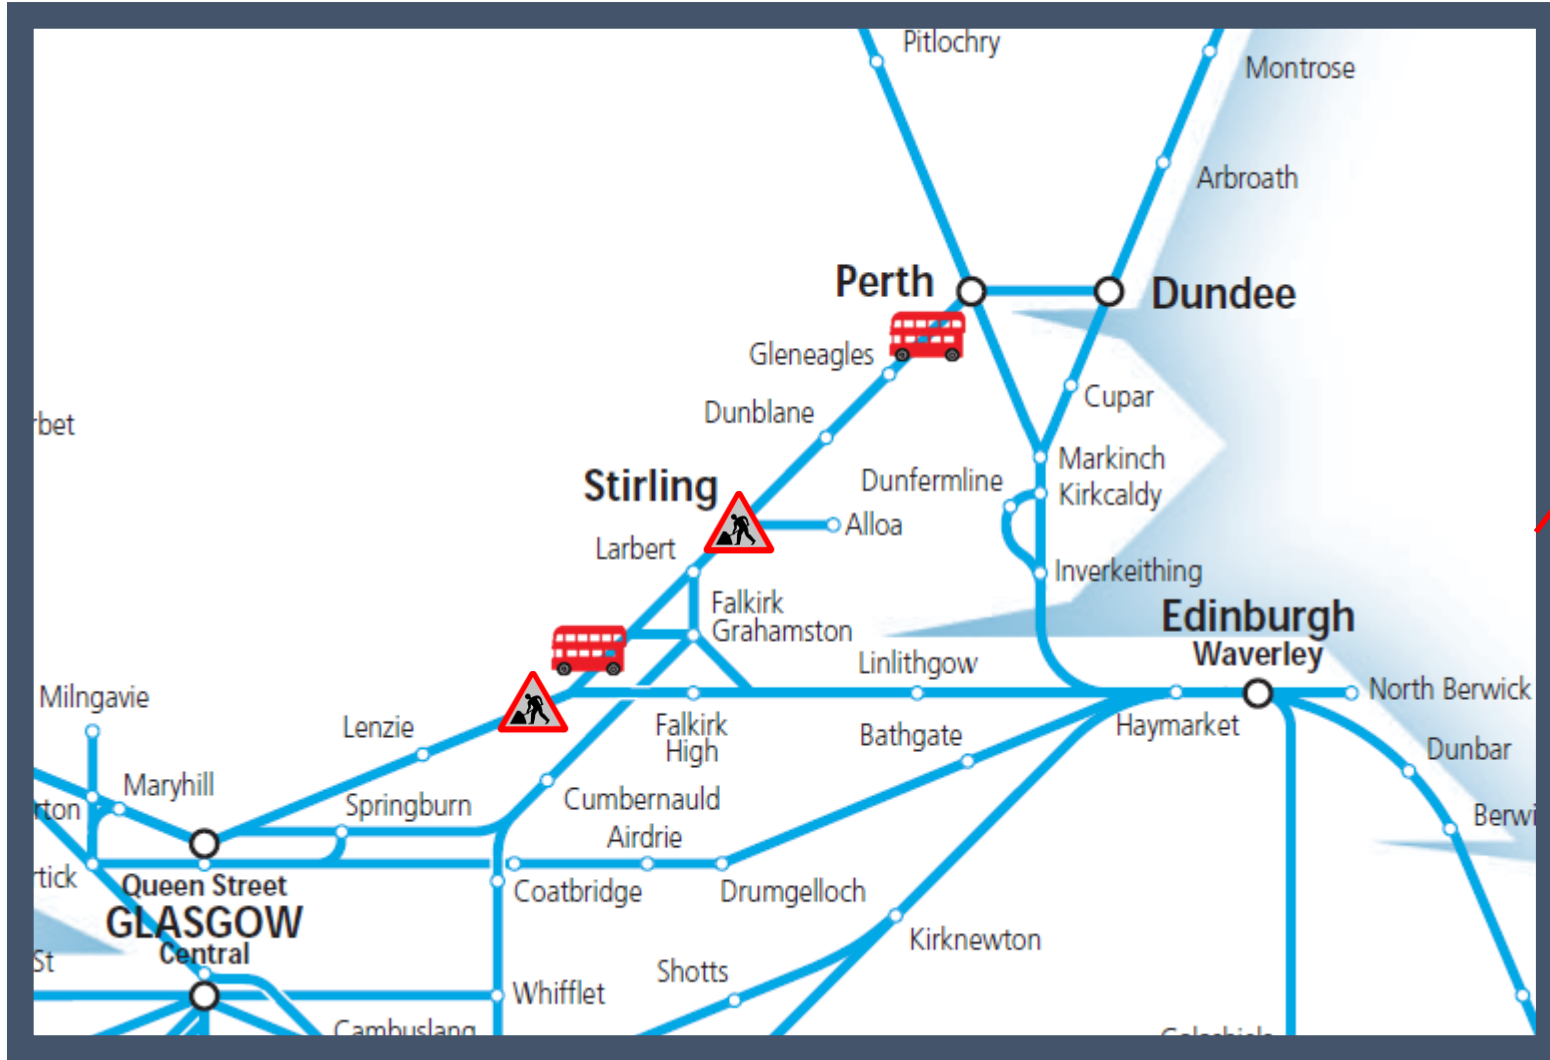

# Amended service in Central Scotland in connection with the Edinburgh – Glasgow Improvement Programme

TOC affected: ScotRail

Key:

	Engineering Works
	Bus Replacement Services