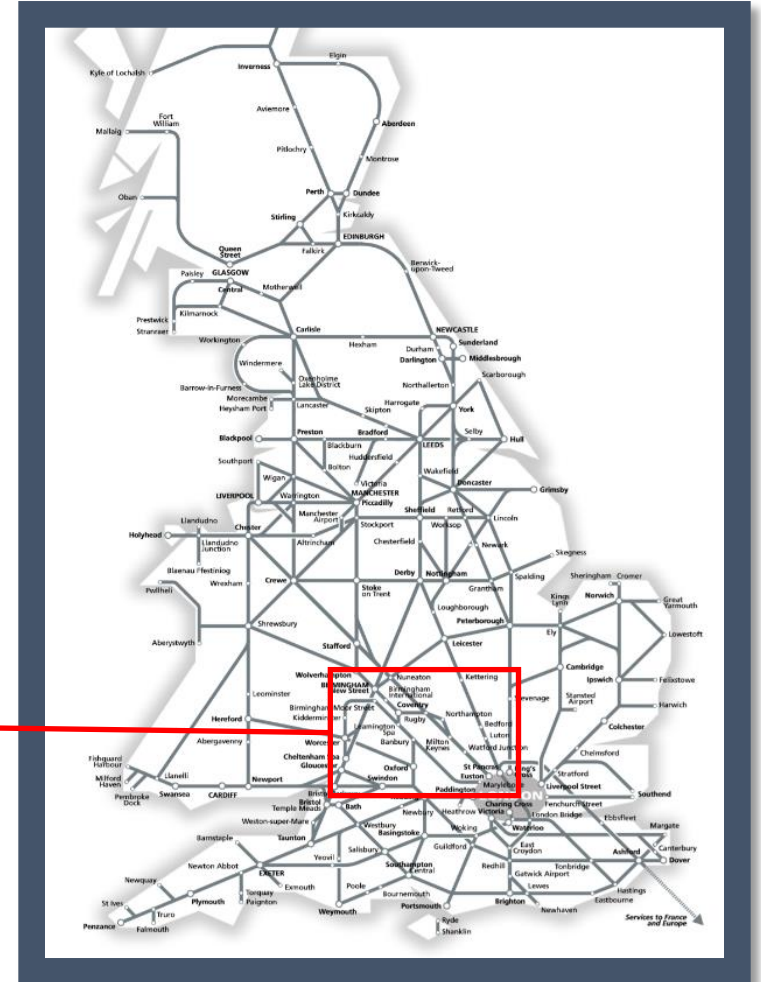

Buses replace trains between London Euston and Milton Keynes Central / Northampton

TOC affected: London Northwestern Railway

Key:

Engineering Works

Bus Replacement Services