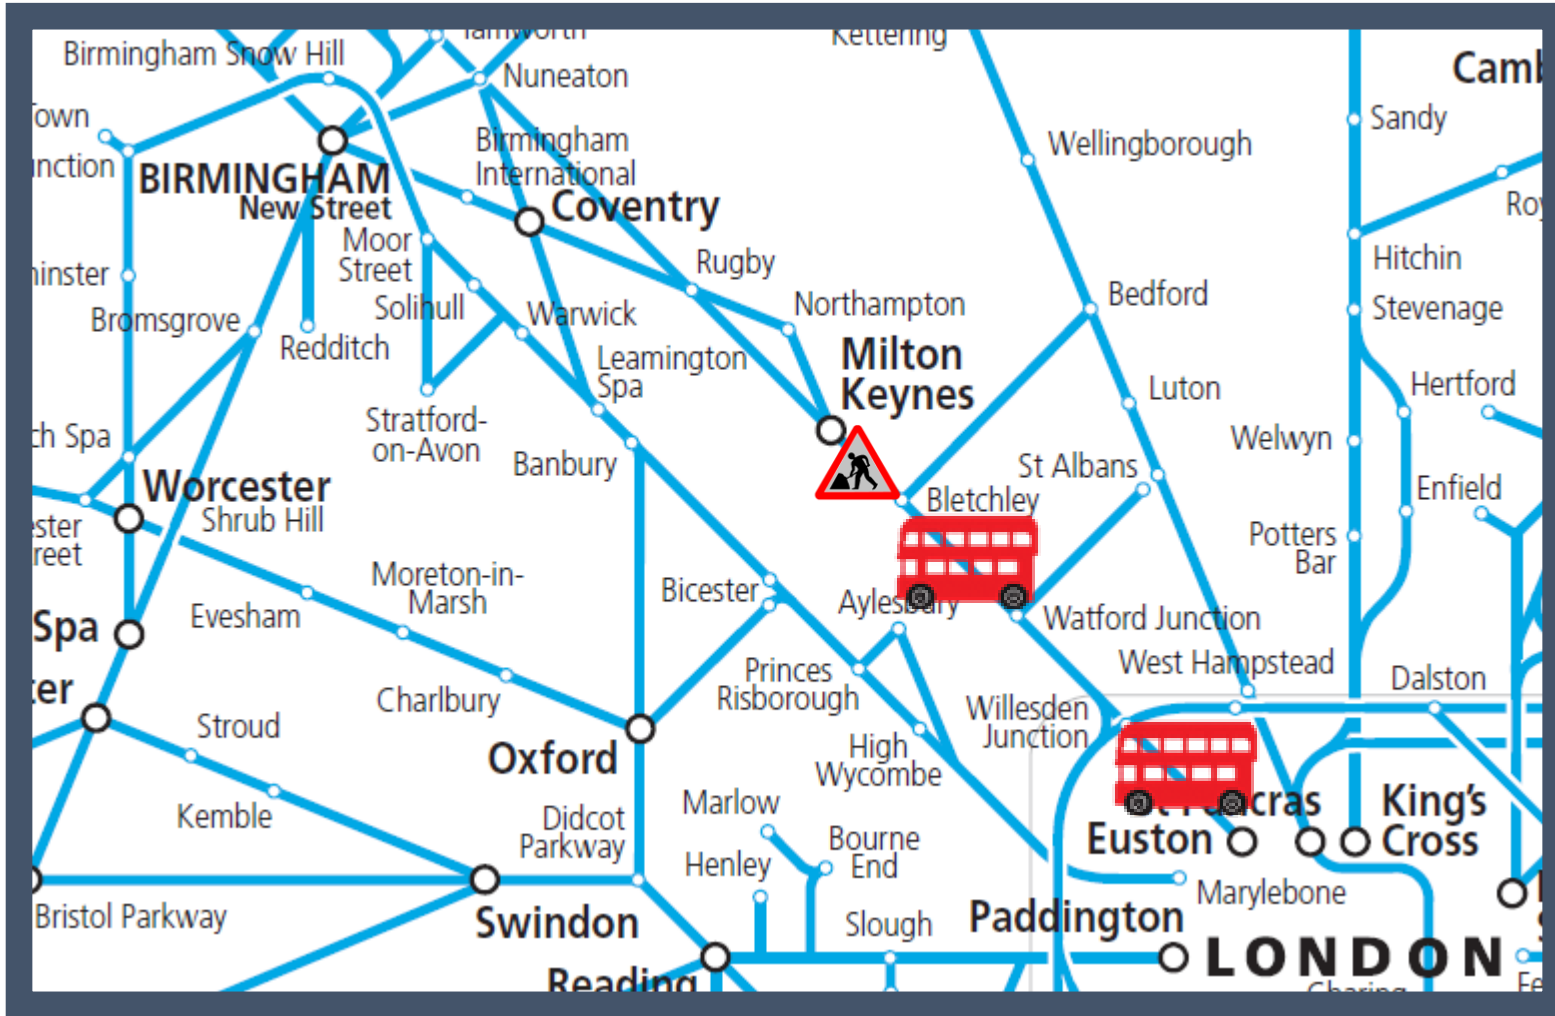

Buses replace trains between London Euston and Milton Keynes Central / Northampton

TOC affected: London Northwestern Railway

Key:

Engineering Works

Bus Replacement Services