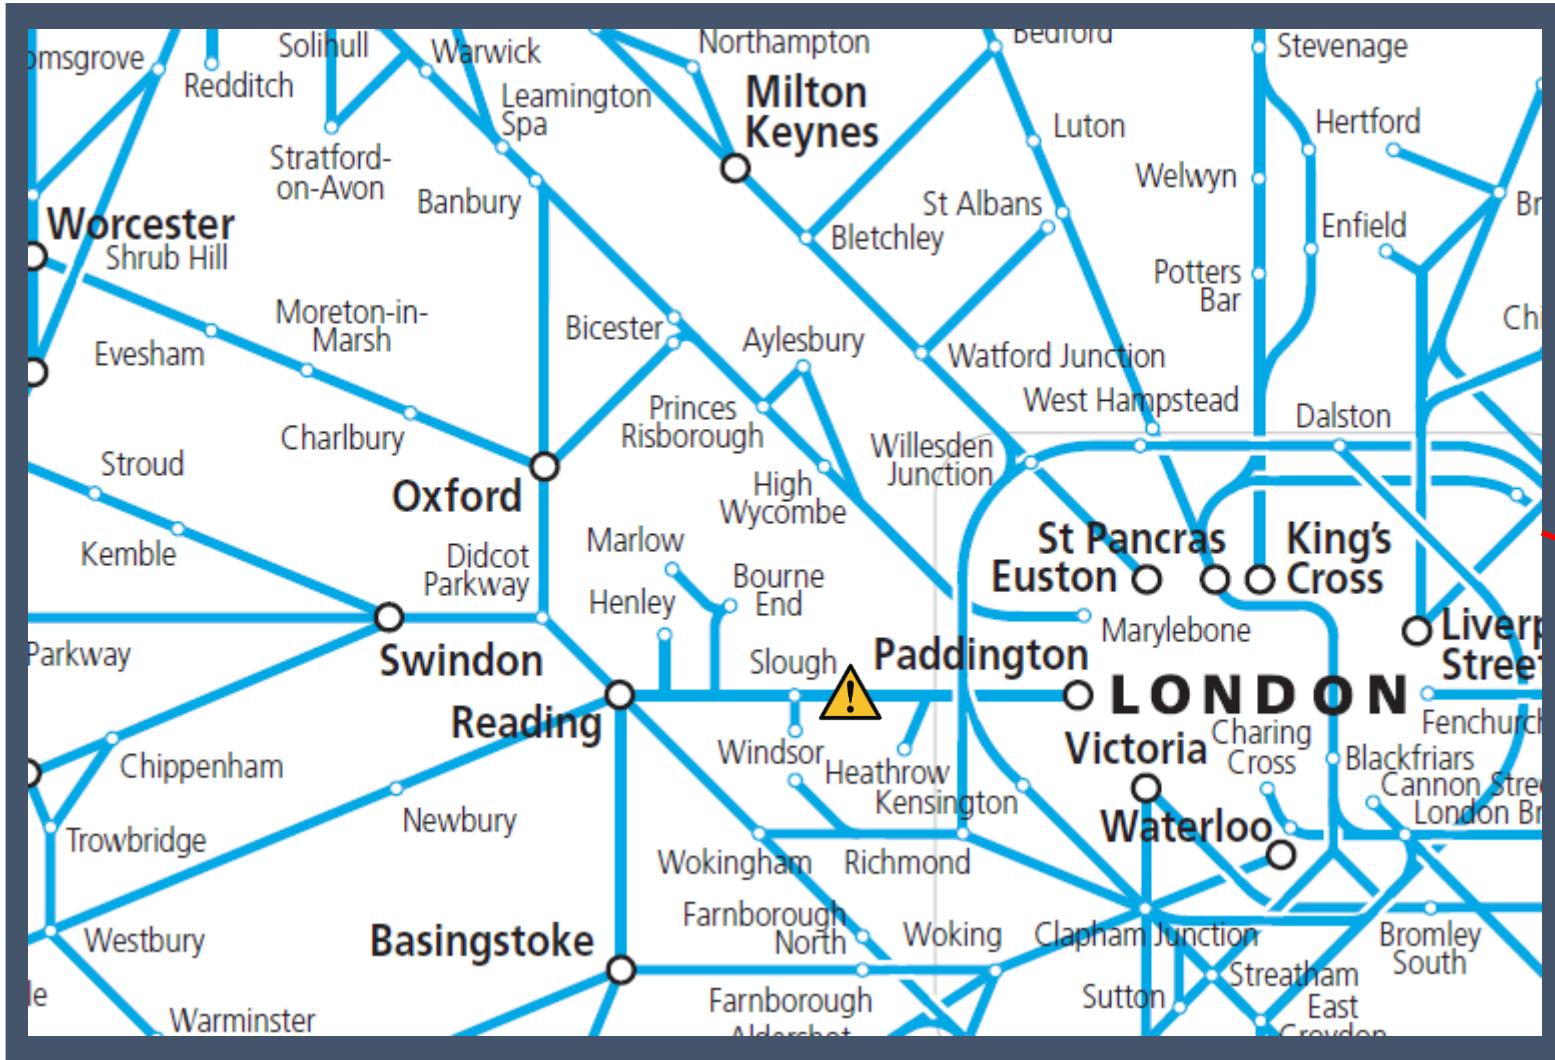

No trains at Ealing Boradway

TOCs affected: CrossCountry, Great Western Railway

Key:

Disruption