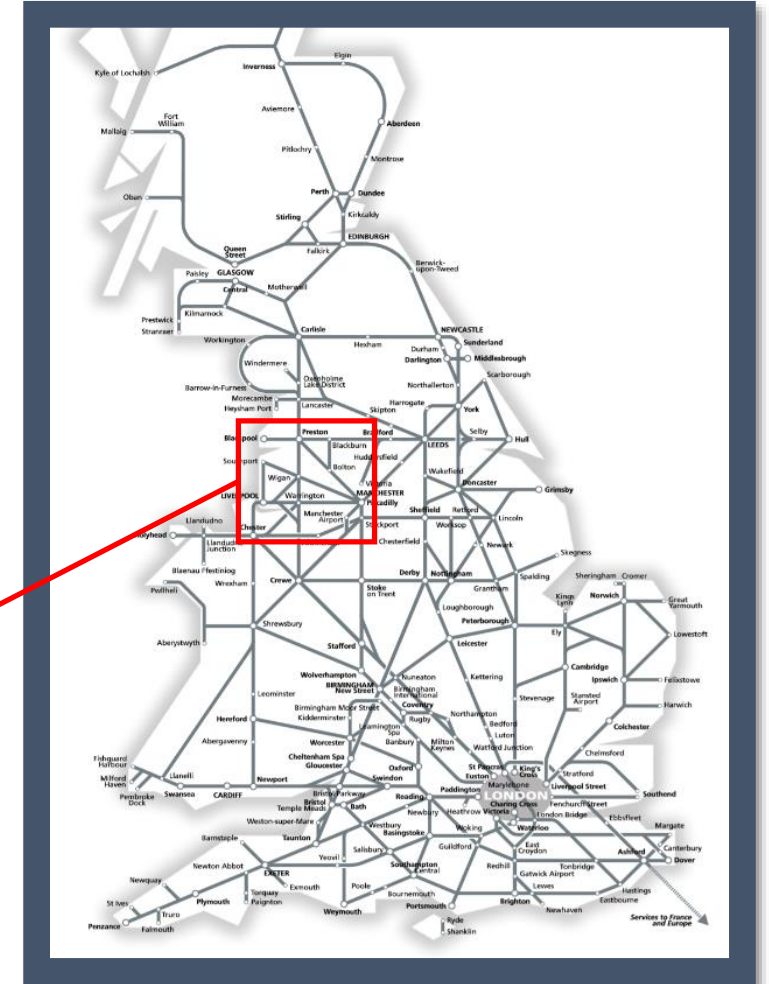

# A fire next to the track in the Earlestown area

TOCs affected: Northern, TransPennine Express, Transport for Wales

Key:

|  |            |
|--|------------|
|  | Disruption |
|--|------------|