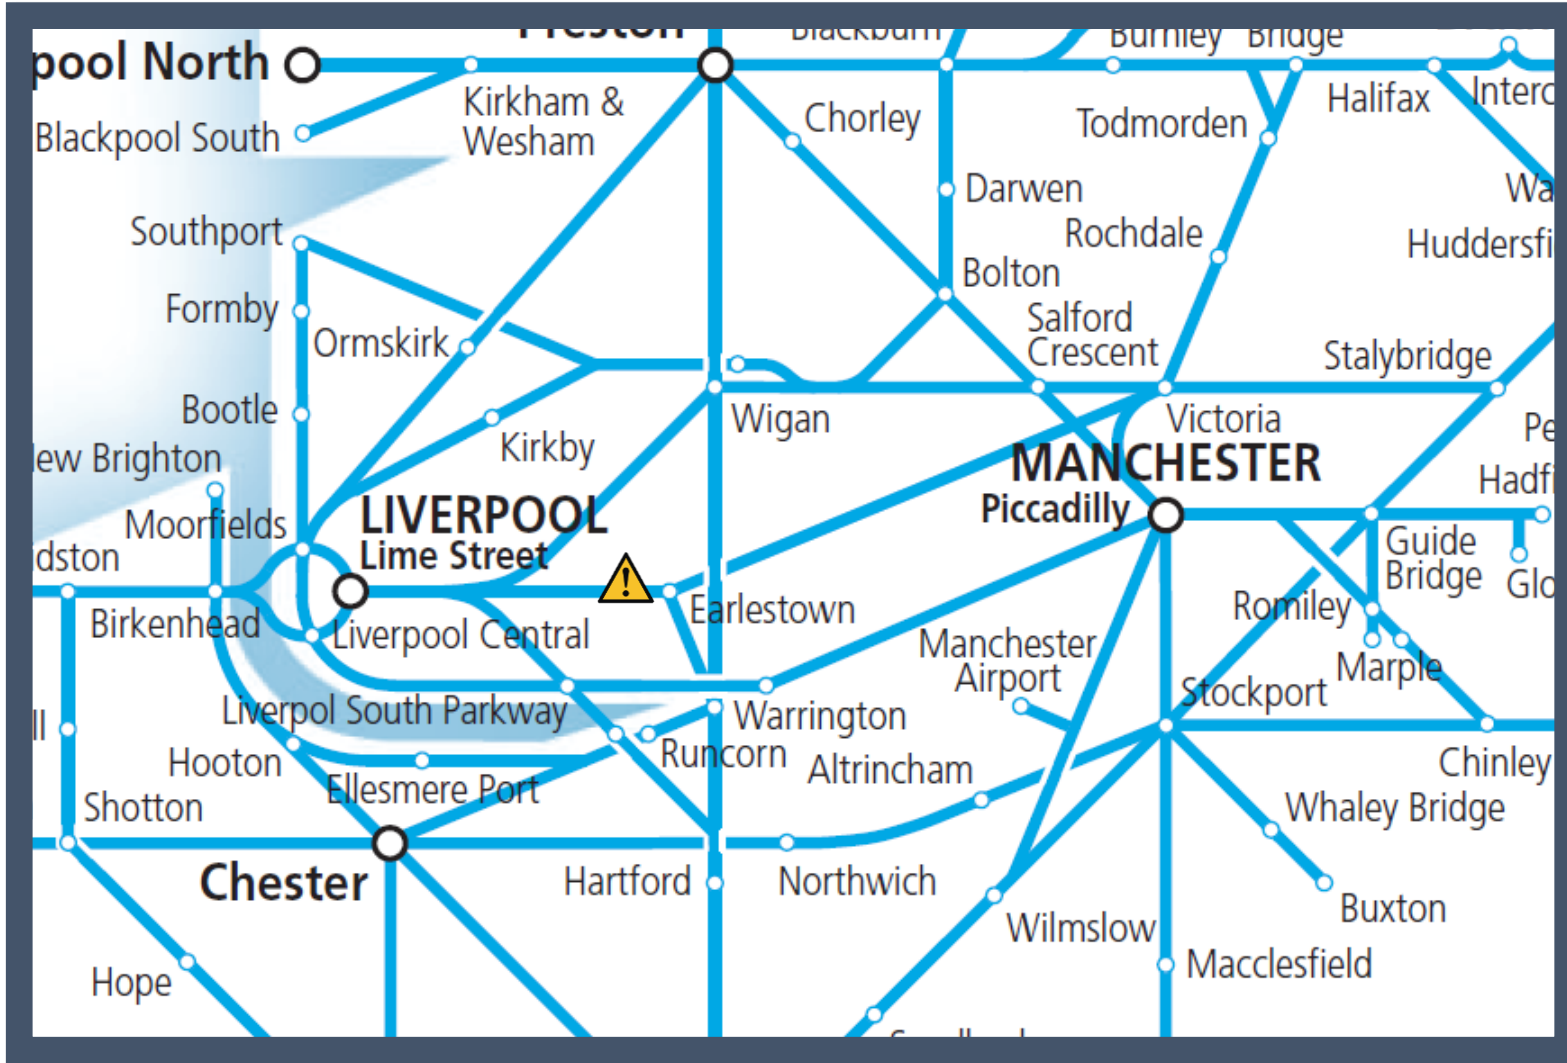

# A fire next to the track in the Earlestown area

TOCs affected: Northern, TransPennine Express, Transport for Wales

Key:

|  |            |
|--|------------|
|  | Disruption |
|--|------------|