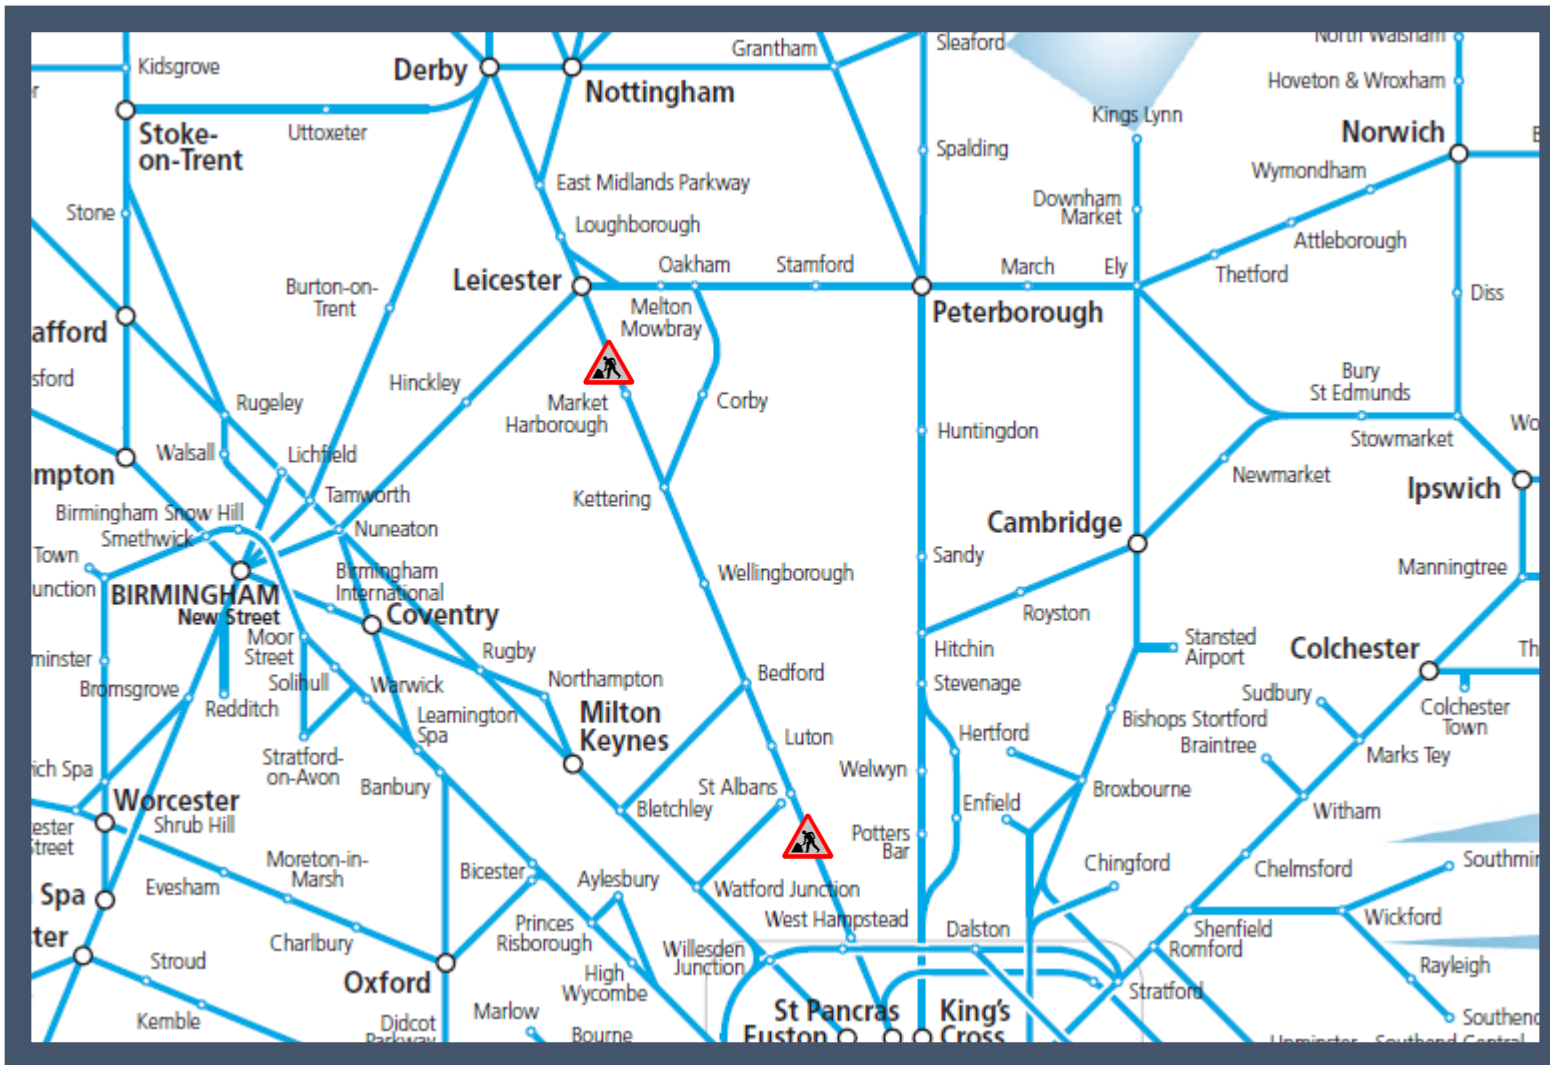

# Amended East Midlands Trains services to / from London St Pancras International

TOC affected: East Midlands Trains

Key:

Engineering Works